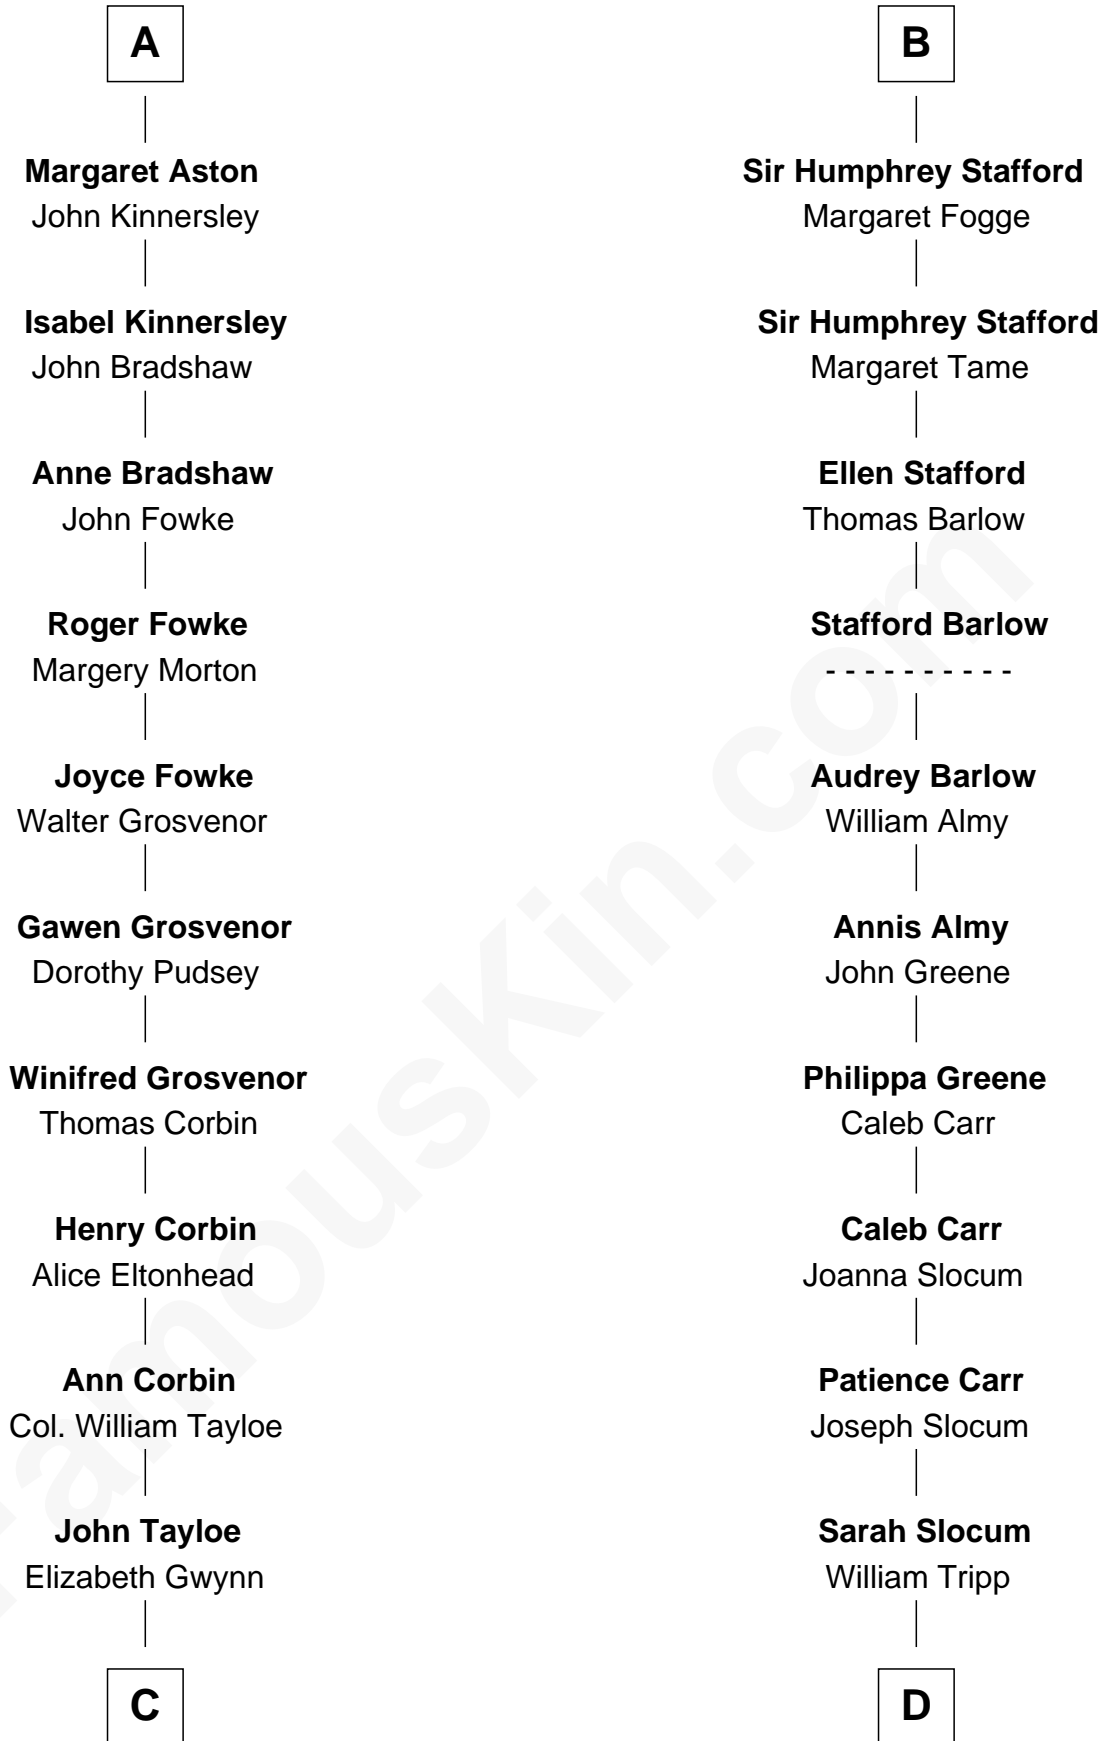

FamousKin.com Relationship Chart of

Henry Lloyd

40th Governor of Maryland

21st cousin of

Warren G. Harding

29th U.S. President

John de Botetourte

Maud FitzThomas

C

John Tayloe
Rebecca Plater

Elizabeth Tayloe
Col. Edward Lloyd

Col. Edward Lloyd
Sally Scott Murray

Daniel Lloyd
Catherine Henry

Henry Lloyd
40th Governor of Maryland

D

Phoebe Tripp
Amos Harding

George Tryon Harding
Elizabeth Madison

Charles Alexander Harding
Mary Ann Crawford

Dr. George Tryon Harding
Phoebe Elizabeth Dickerson

Warren G. Harding
29th U.S. President