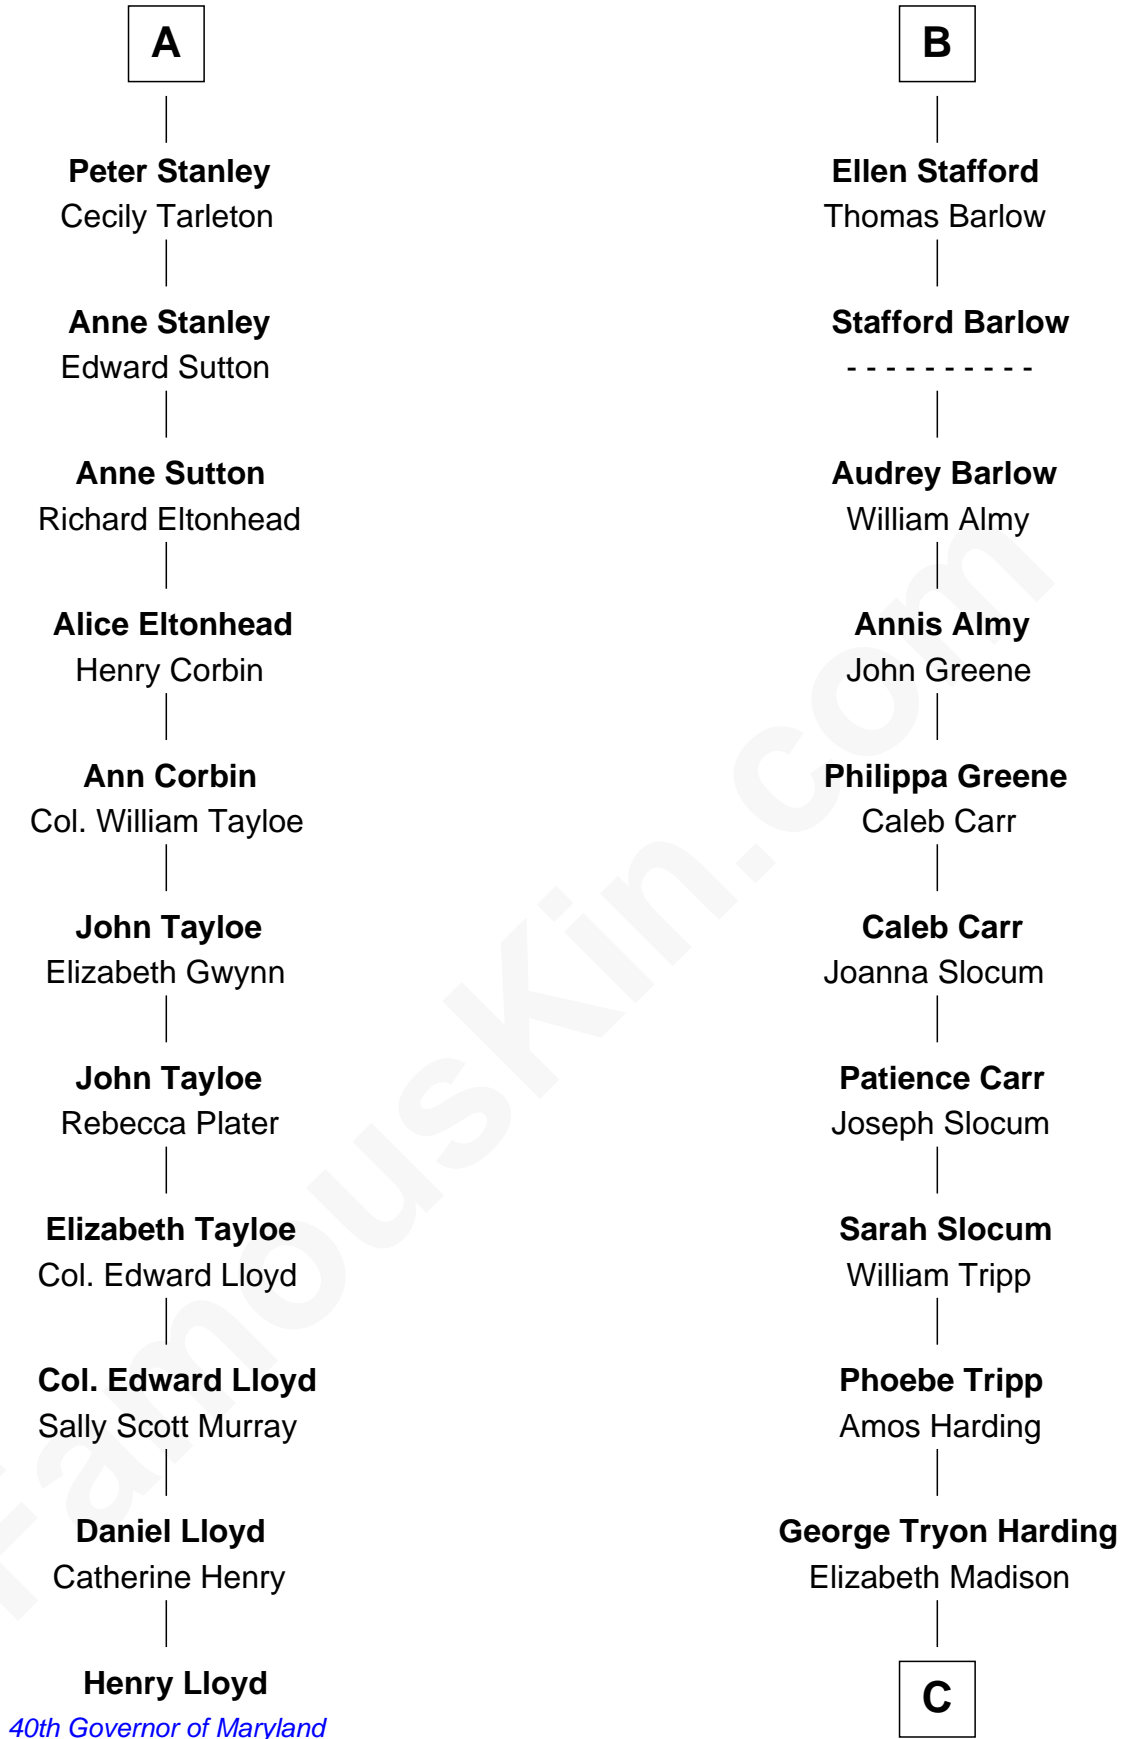

FamousKin.com

Relationship Chart of

Henry Lloyd

40th Governor of Maryland

17th cousin 2 times removed of

Warren G. Harding

29th U.S. President

C

Charles Alexander Harding

Mary Ann Crawford

Dr. George Tryon Harding

Phoebe Elizabeth Dickerson

Warren G. Harding

29th U.S. President

FamousKin.com