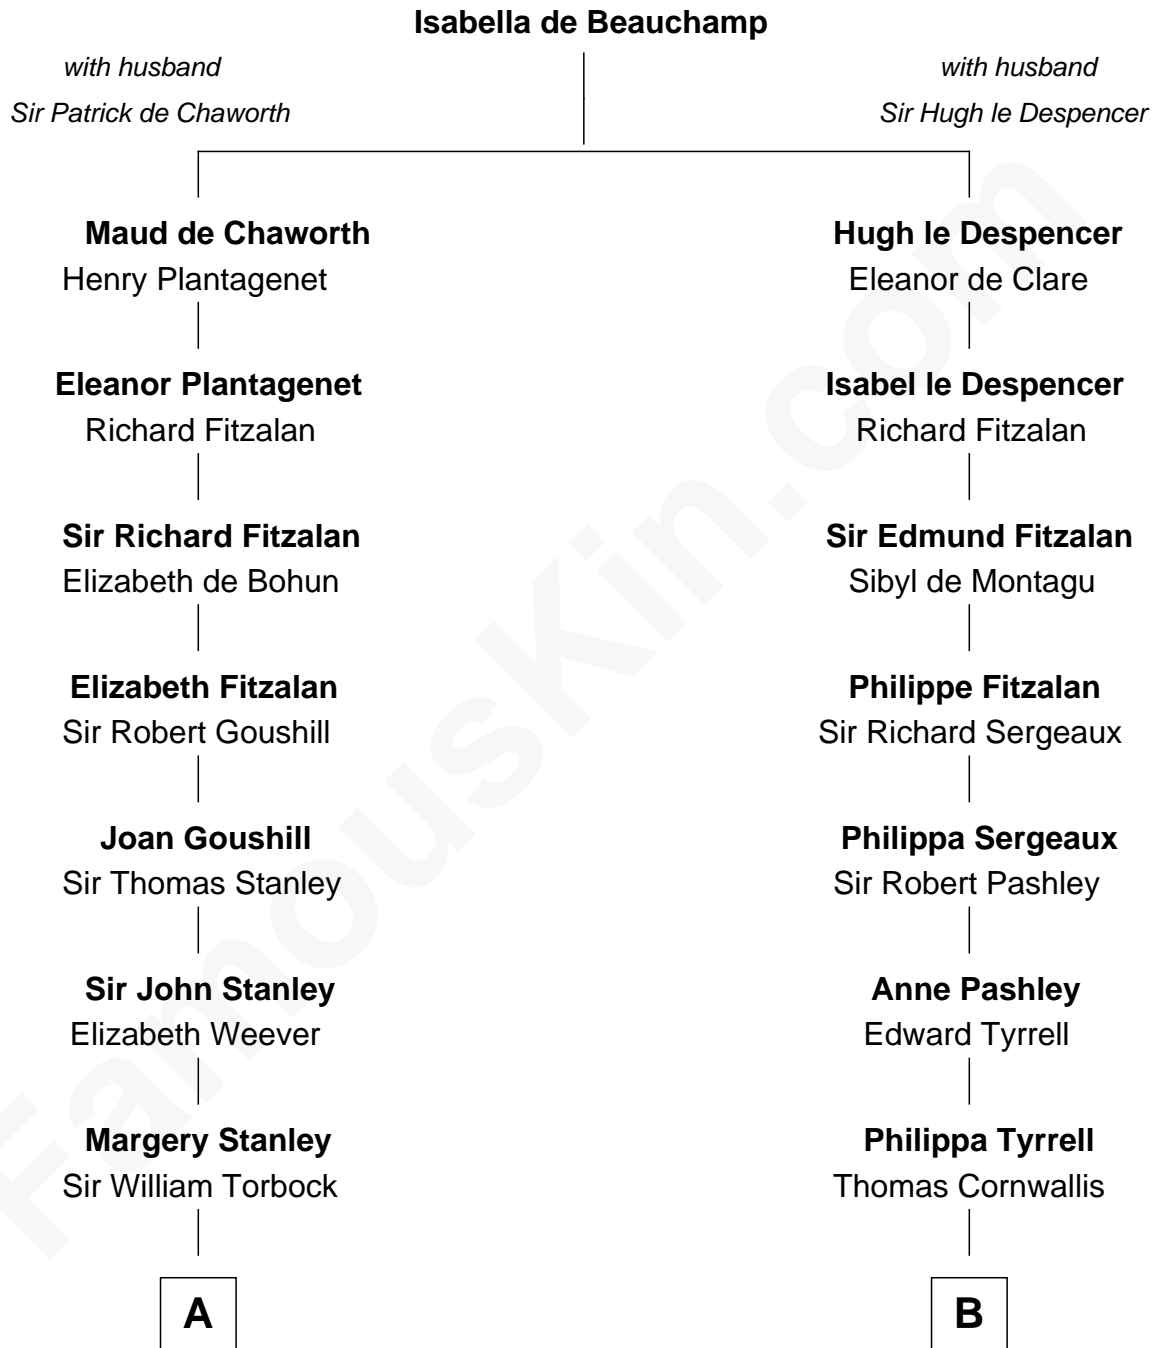

FamousKin.com

Relationship Chart of

Henry Lloyd

40th Governor of Maryland

18th cousin 2 times removed of

Ellen Louise (Axson) Wilson

First Lady of President Woodrow Wilson

C

Daniel Lloyd
Catherine Henry

Henry Lloyd
40th Governor of Maryland

D

Isaac FitzRandolph
Eleanor Hunter

Rebecca Longstreet FitzRandolph
Rev. Isaac Stockton Keith Axson

Rev. Samuel Edward Axson
Margaret Jane Hoyt

Ellen Louise (Axson) Wilson
First Lady of Woodrow Wilson