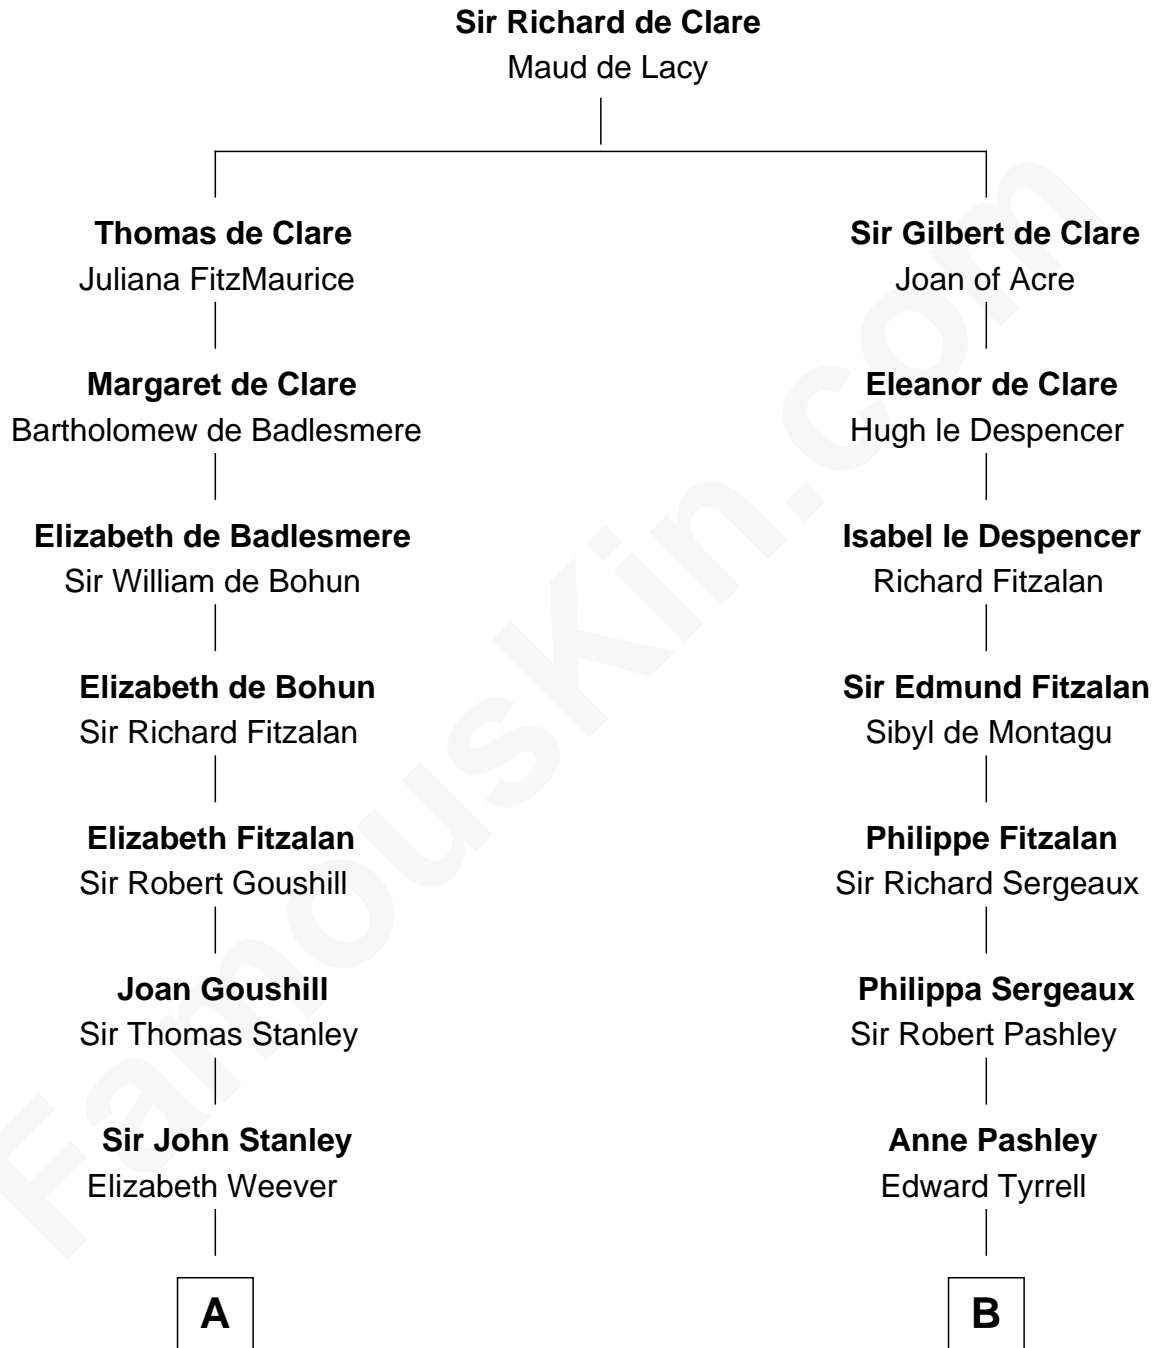

FamousKin.com

Relationship Chart of

Henry Lloyd

40th Governor of Maryland

19th cousin 2 times removed of

Ellen Louise (Axson) Wilson

First Lady of President Woodrow Wilson

C

Col. Edward Lloyd

Sally Scott Murray

Daniel Lloyd

Catherine Henry

Henry Lloyd

40th Governor of Maryland

D

Deliverance Coward

First Lady of Woodrow Wilson