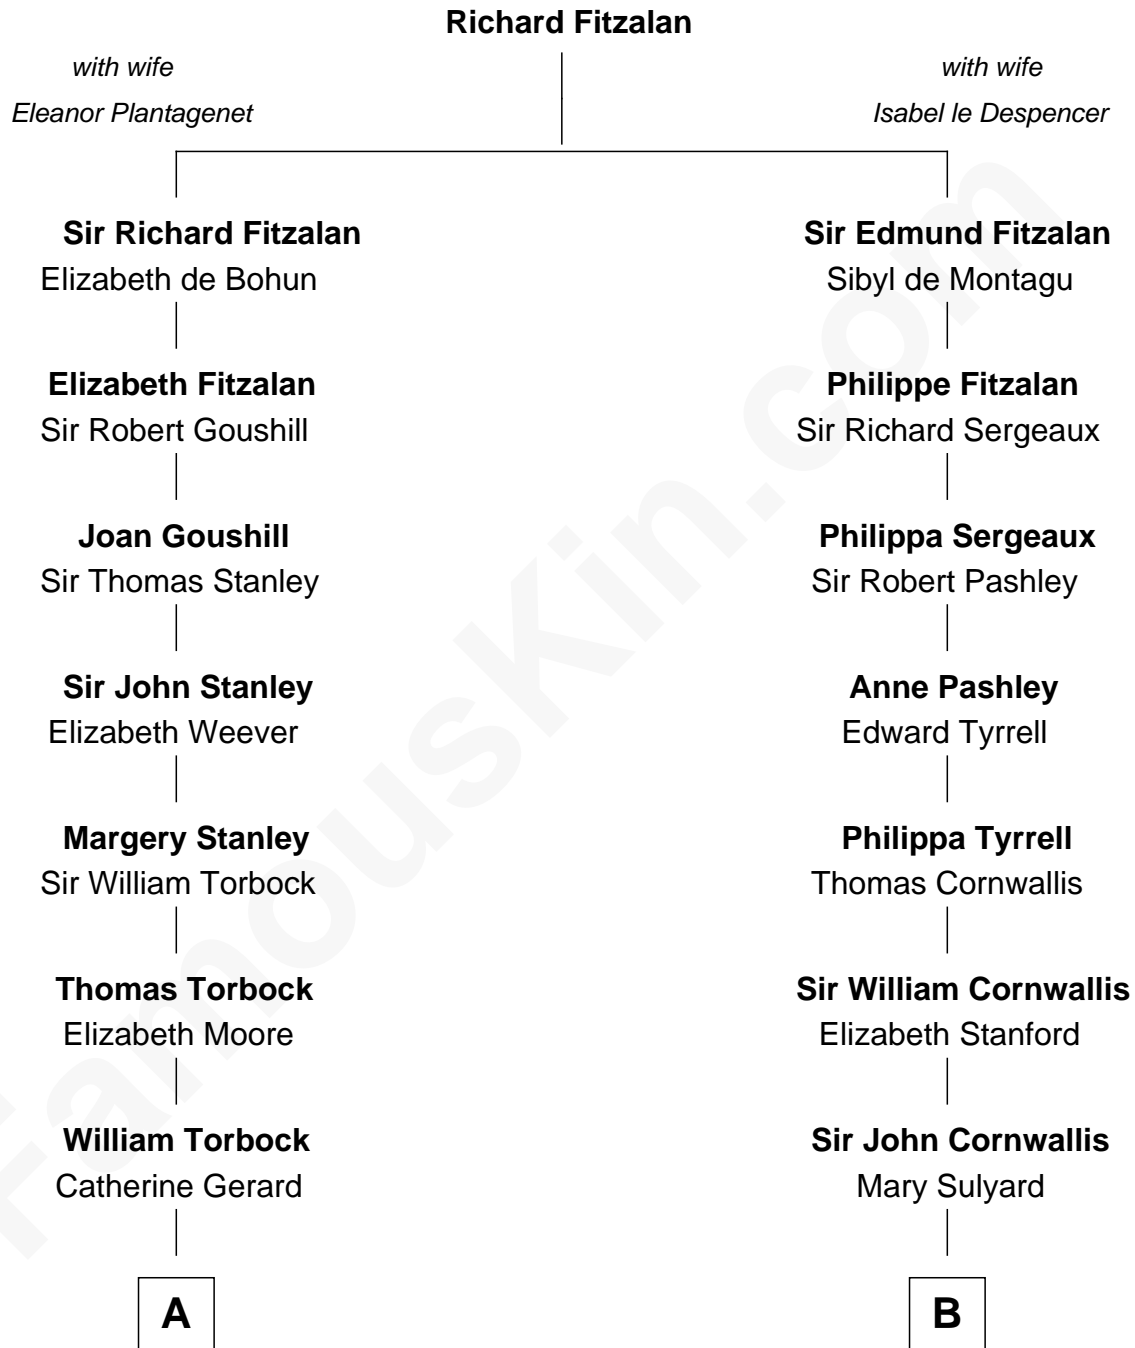

## Relationship Chart of

### Henry Lloyd

40th Governor of Maryland

16th cousin 2 times removed of

**Ellen Louise (Axson) Wilson**

First Lady of President Woodrow Wilson

C

Rev. Samuel Edward Axson

Margaret Jane Hoyt