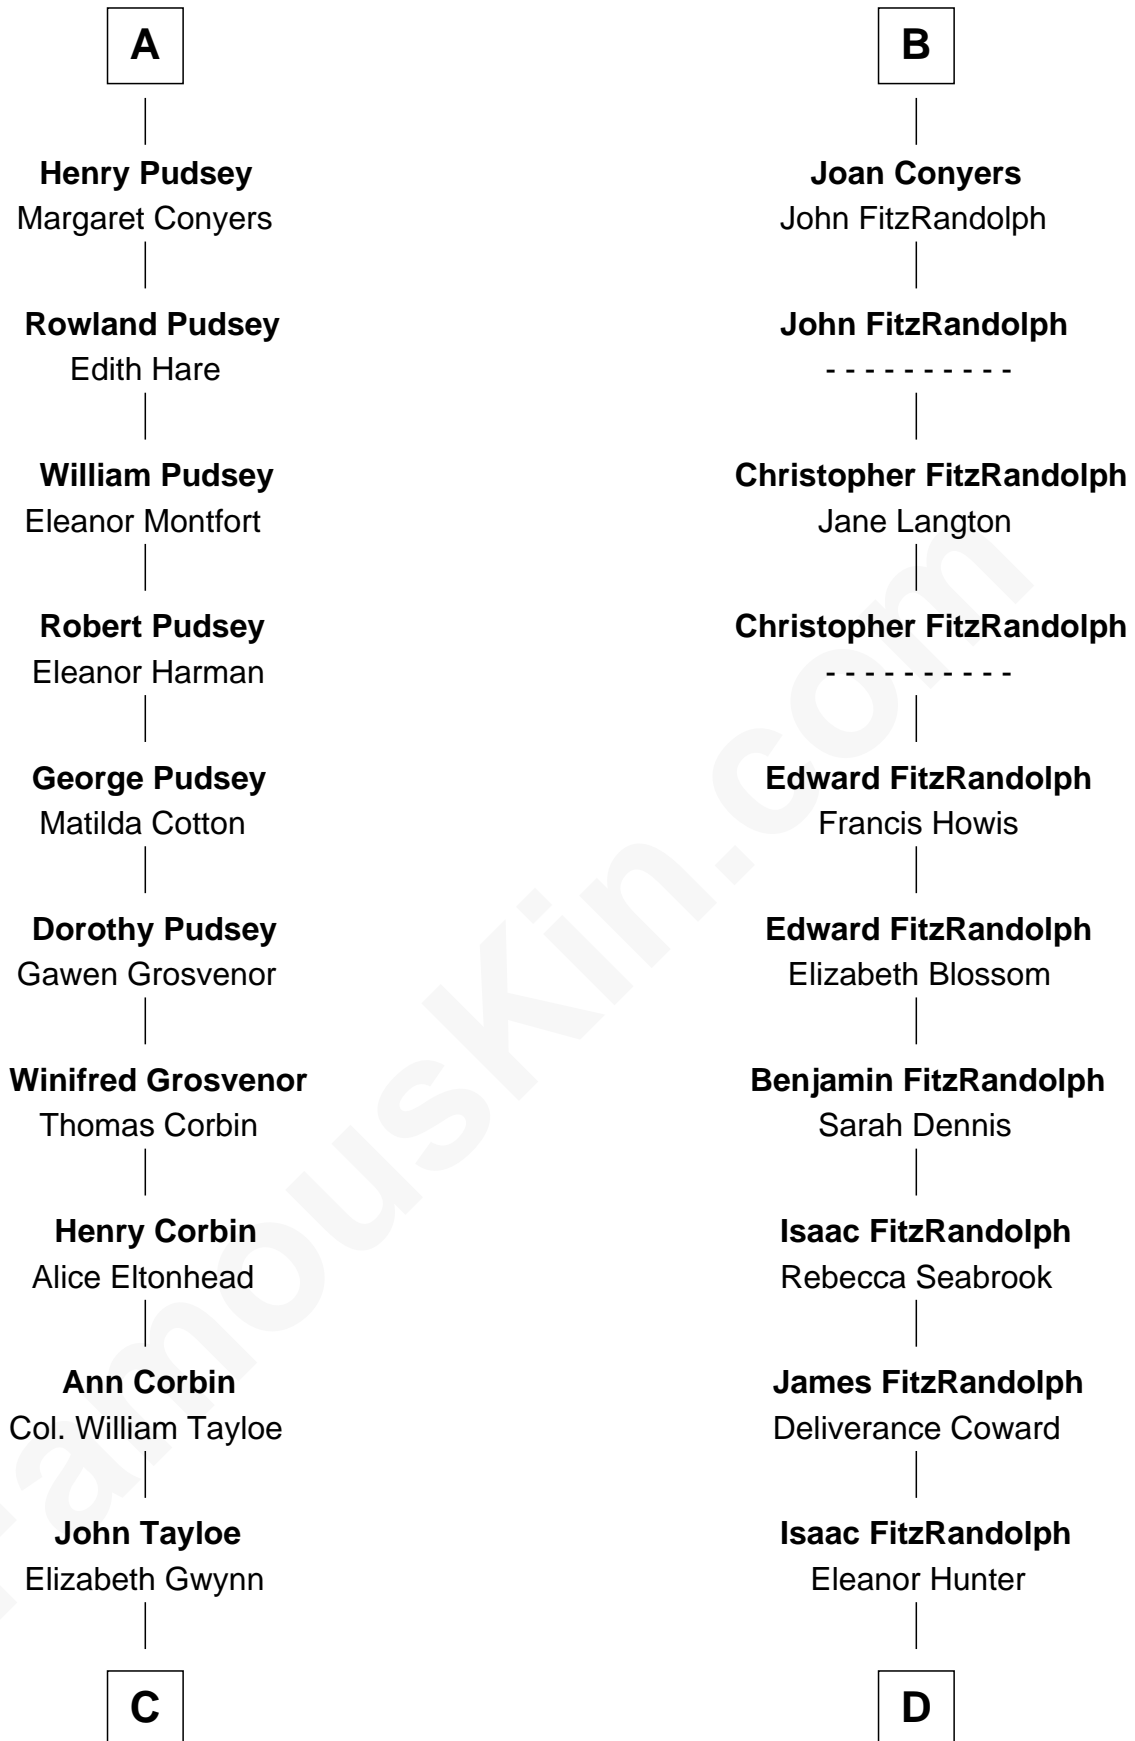

FamousKin.com

Relationship Chart of

Henry Lloyd

40th Governor of Maryland

19th cousin 2 times removed of

Ellen Louise (Axson) Wilson

First Lady of President Woodrow Wilson

C

John Tayloe
Rebecca Plater

Elizabeth Tayloe
Col. Edward Lloyd

Col. Edward Lloyd
Sally Scott Murray

Daniel Lloyd
Catherine Henry

Henry Lloyd
40th Governor of Maryland

D

Rebecca Longstreet FitzRandolph
Rev. Isaac Stockton Keith Axson

Rev. Samuel Edward Axson
Margaret Jane Hoyt

Ellen Louise (Axson) Wilson
First Lady of Woodrow Wilson