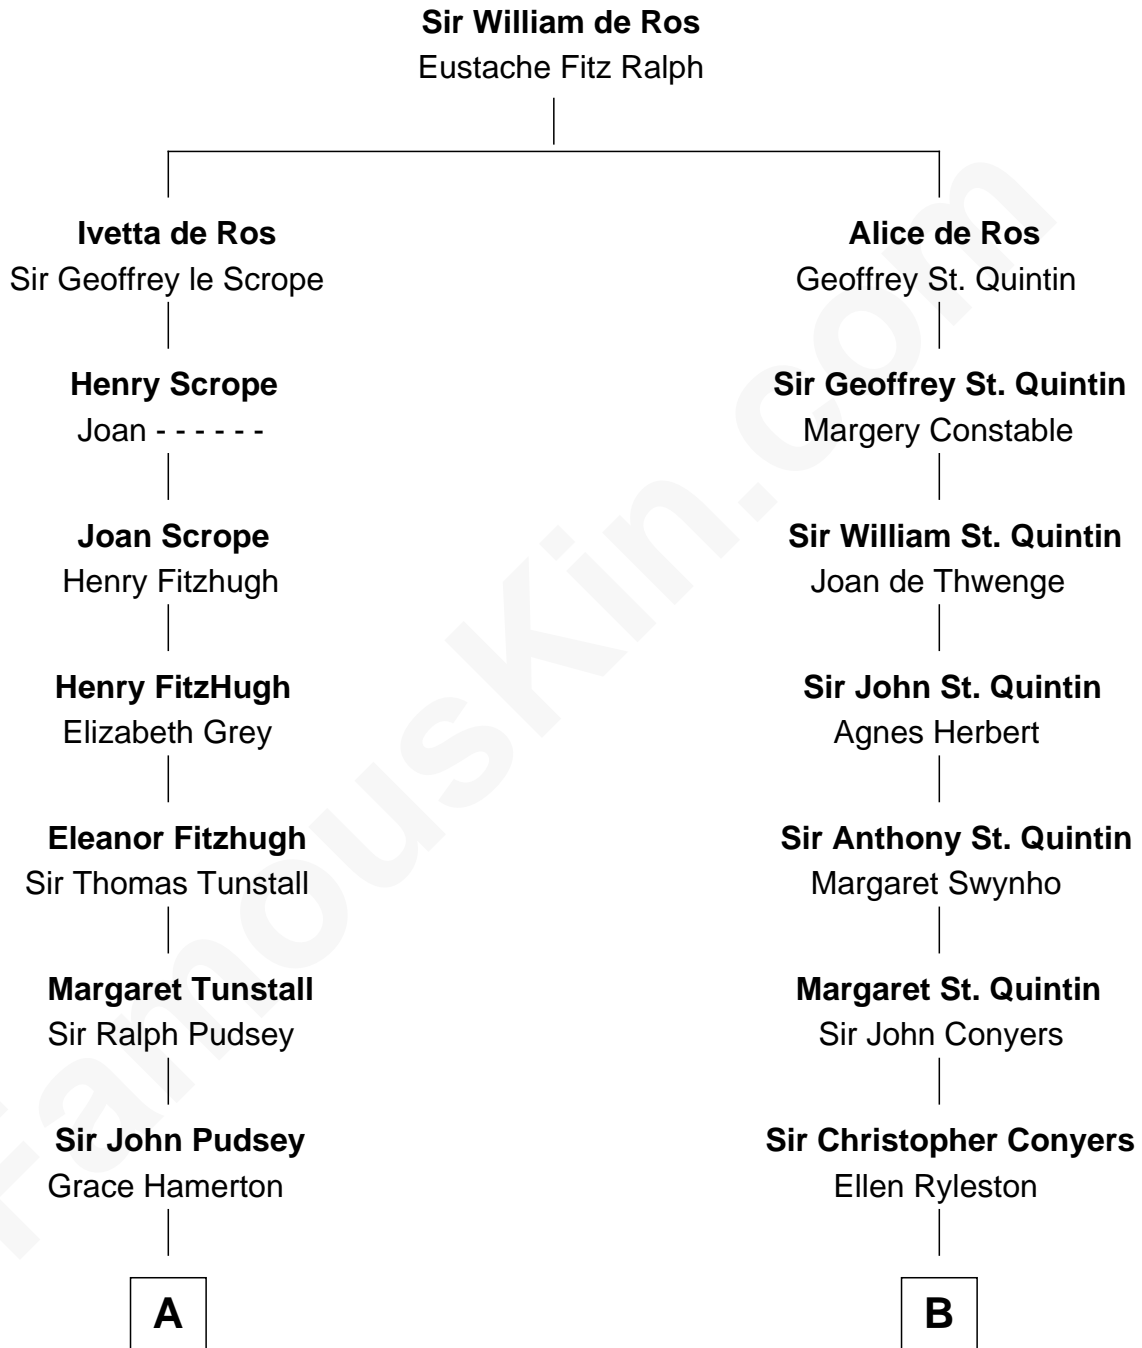

FamousKin.com

Relationship Chart of

Henry Lloyd

40th Governor of Maryland

19th cousin 2 times removed of

Ellen Louise (Axson) Wilson

First Lady of President Woodrow Wilson

C

John Tayloe
Rebecca Plater

Elizabeth Tayloe
Col. Edward Lloyd

Col. Edward Lloyd
Sally Scott Murray

Daniel Lloyd
Catherine Henry

Henry Lloyd
40th Governor of Maryland

D

Rebecca Longstreet FitzRandolph
Rev. Isaac Stockton Keith Axson