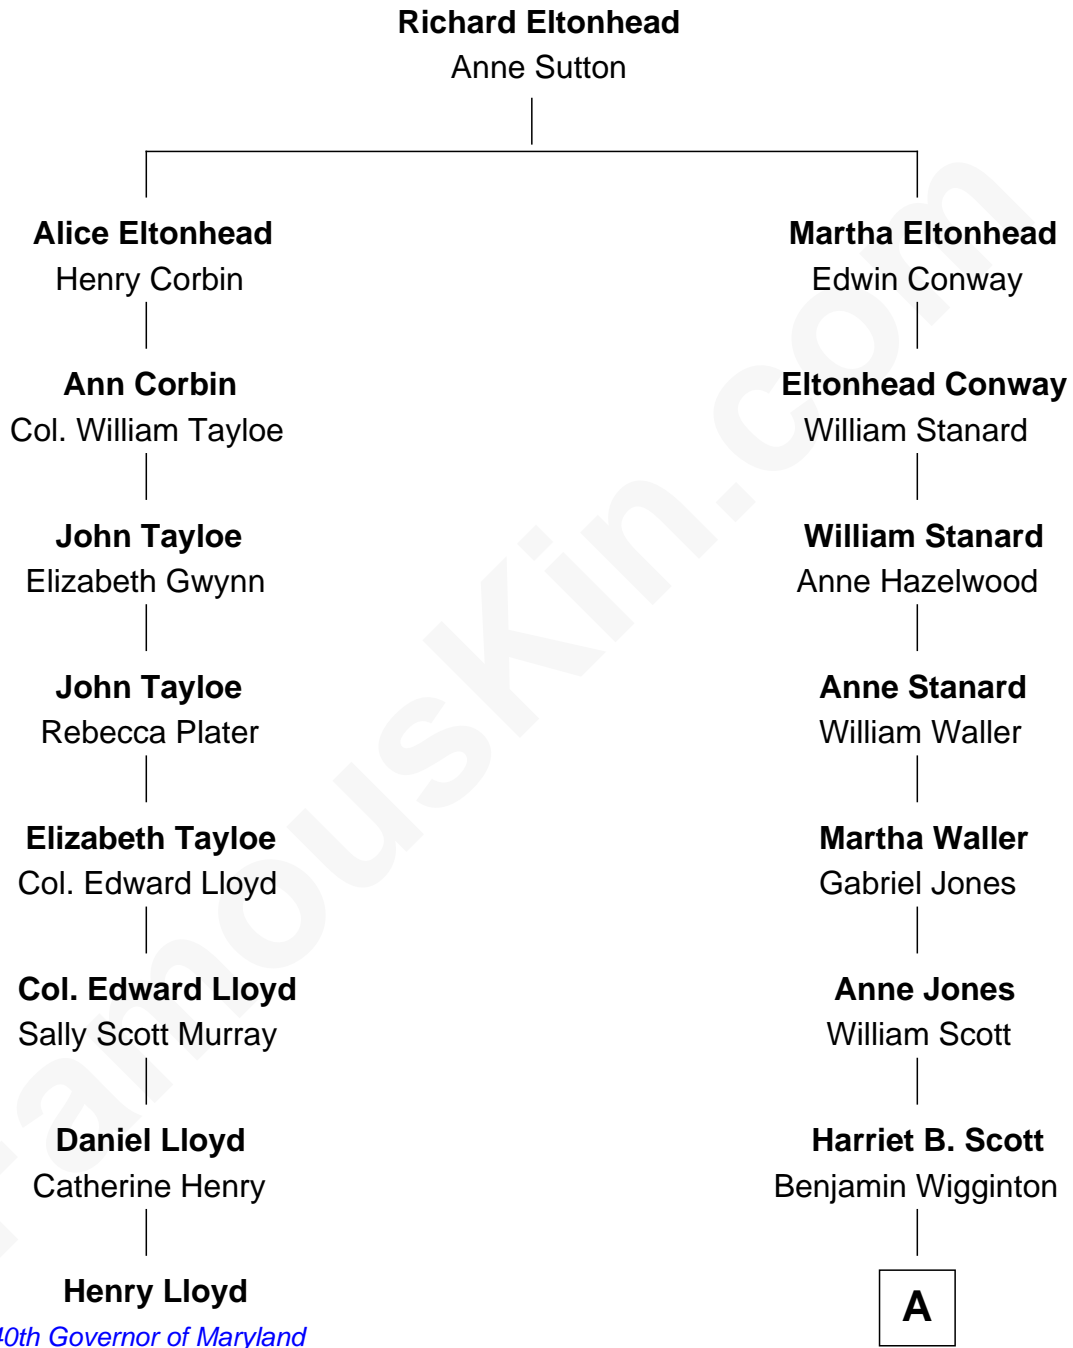

FamousKin.com

Relationship Chart of

Henry Lloyd

40th Governor of Maryland

7th cousin 2 times removed of

Edith (Bolling) Wilson

First Lady of President Woodrow Wilson