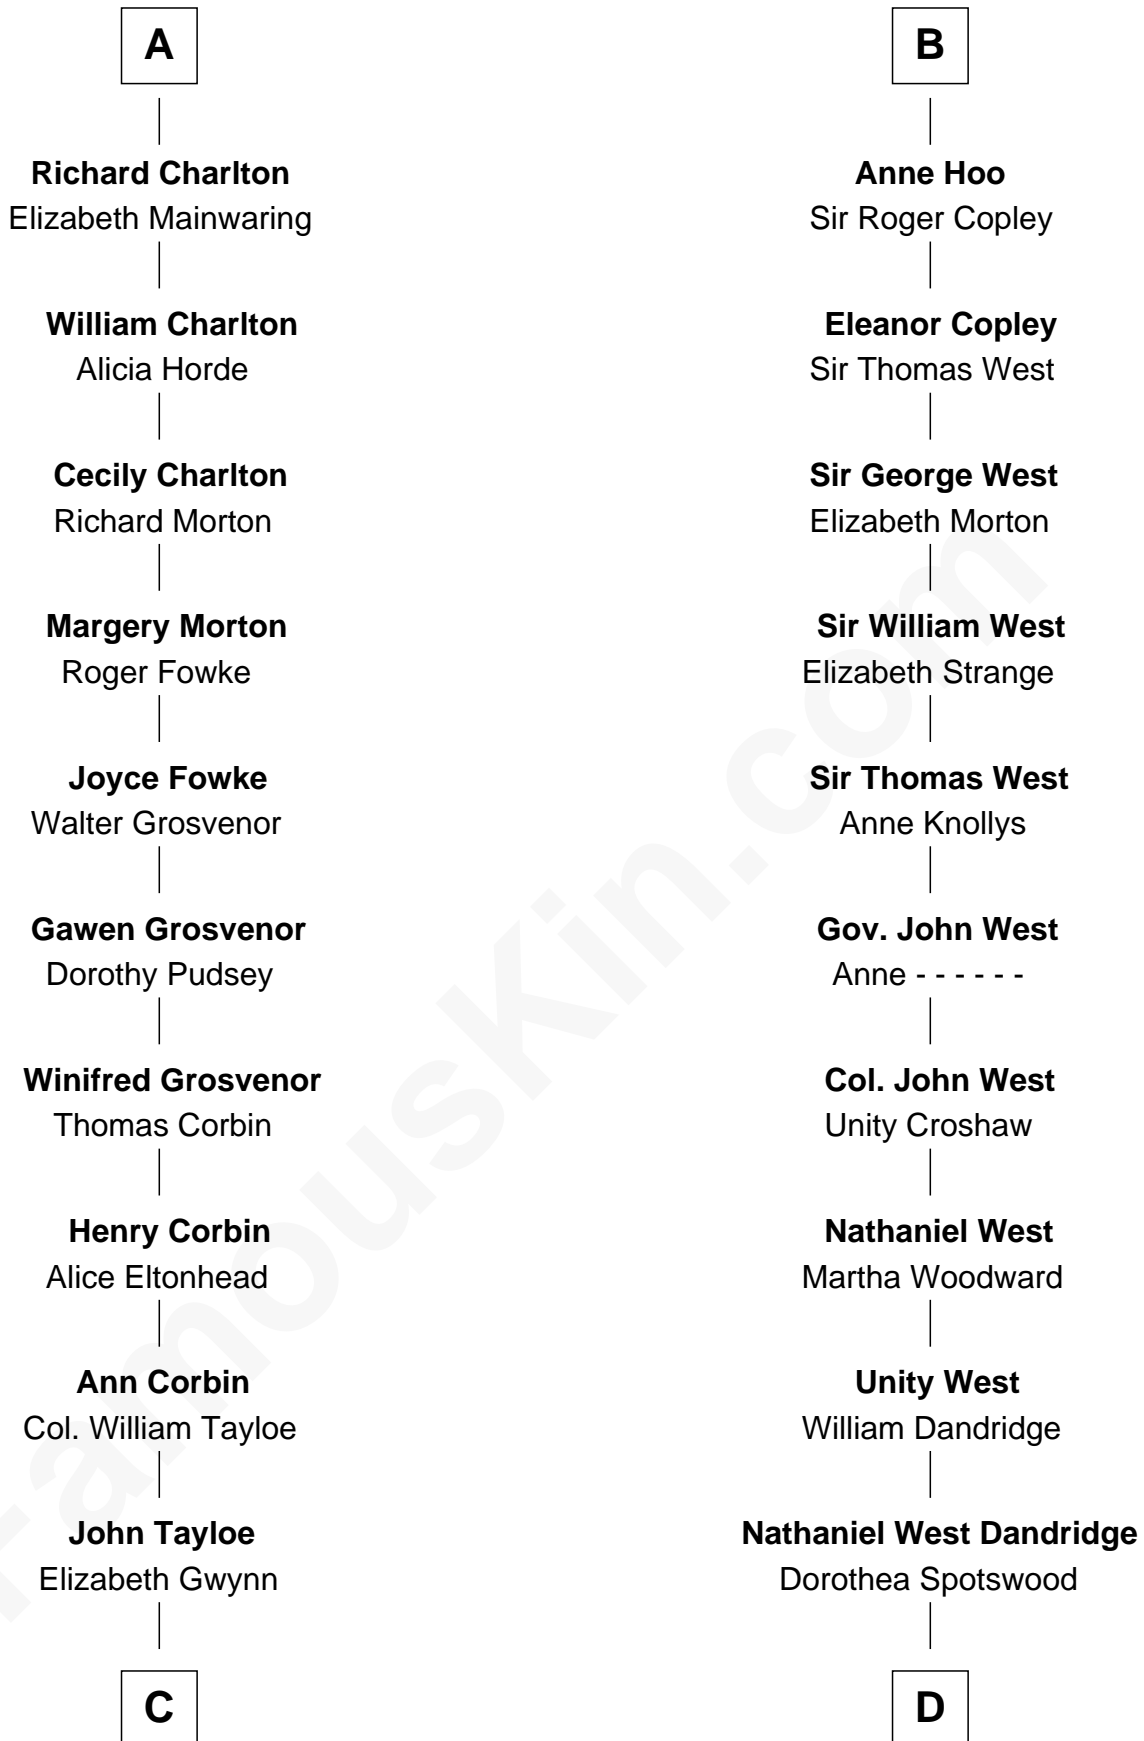

# FamousKin.com Relationship Chart of

**Henry Lloyd**

*40th Governor of Maryland*

**21st cousin of**

**Edith (Bolling) Wilson**

*First Lady of President Woodrow Wilson*

**William d'Aubenev**

Mabel of Chester

Sir Roger de Somery

**Joan de Somery**

John IV le Strange

**Hawise le Strange**

Robert de Felton

**Sir John de Felton**

Sibyl - - - - -

**Sir Thomas de Felton**

Joan Walkfare

**Eleanor de Felton**

Sir Thomas Hoo

**Sir Thomas Hoo**

Eleanor de Welles

**B**

**C**

**John Tayloe**  
Rebecca Plater

**Elizabeth Tayloe**  
Col. Edward Lloyd

**Col. Edward Lloyd**  
Sally Scott Murray

**Daniel Lloyd**  
Catherine Henry

**Henry Lloyd**  
*40th Governor of Maryland*

**D**

**Martha Dandridge**  
Archibald Payne