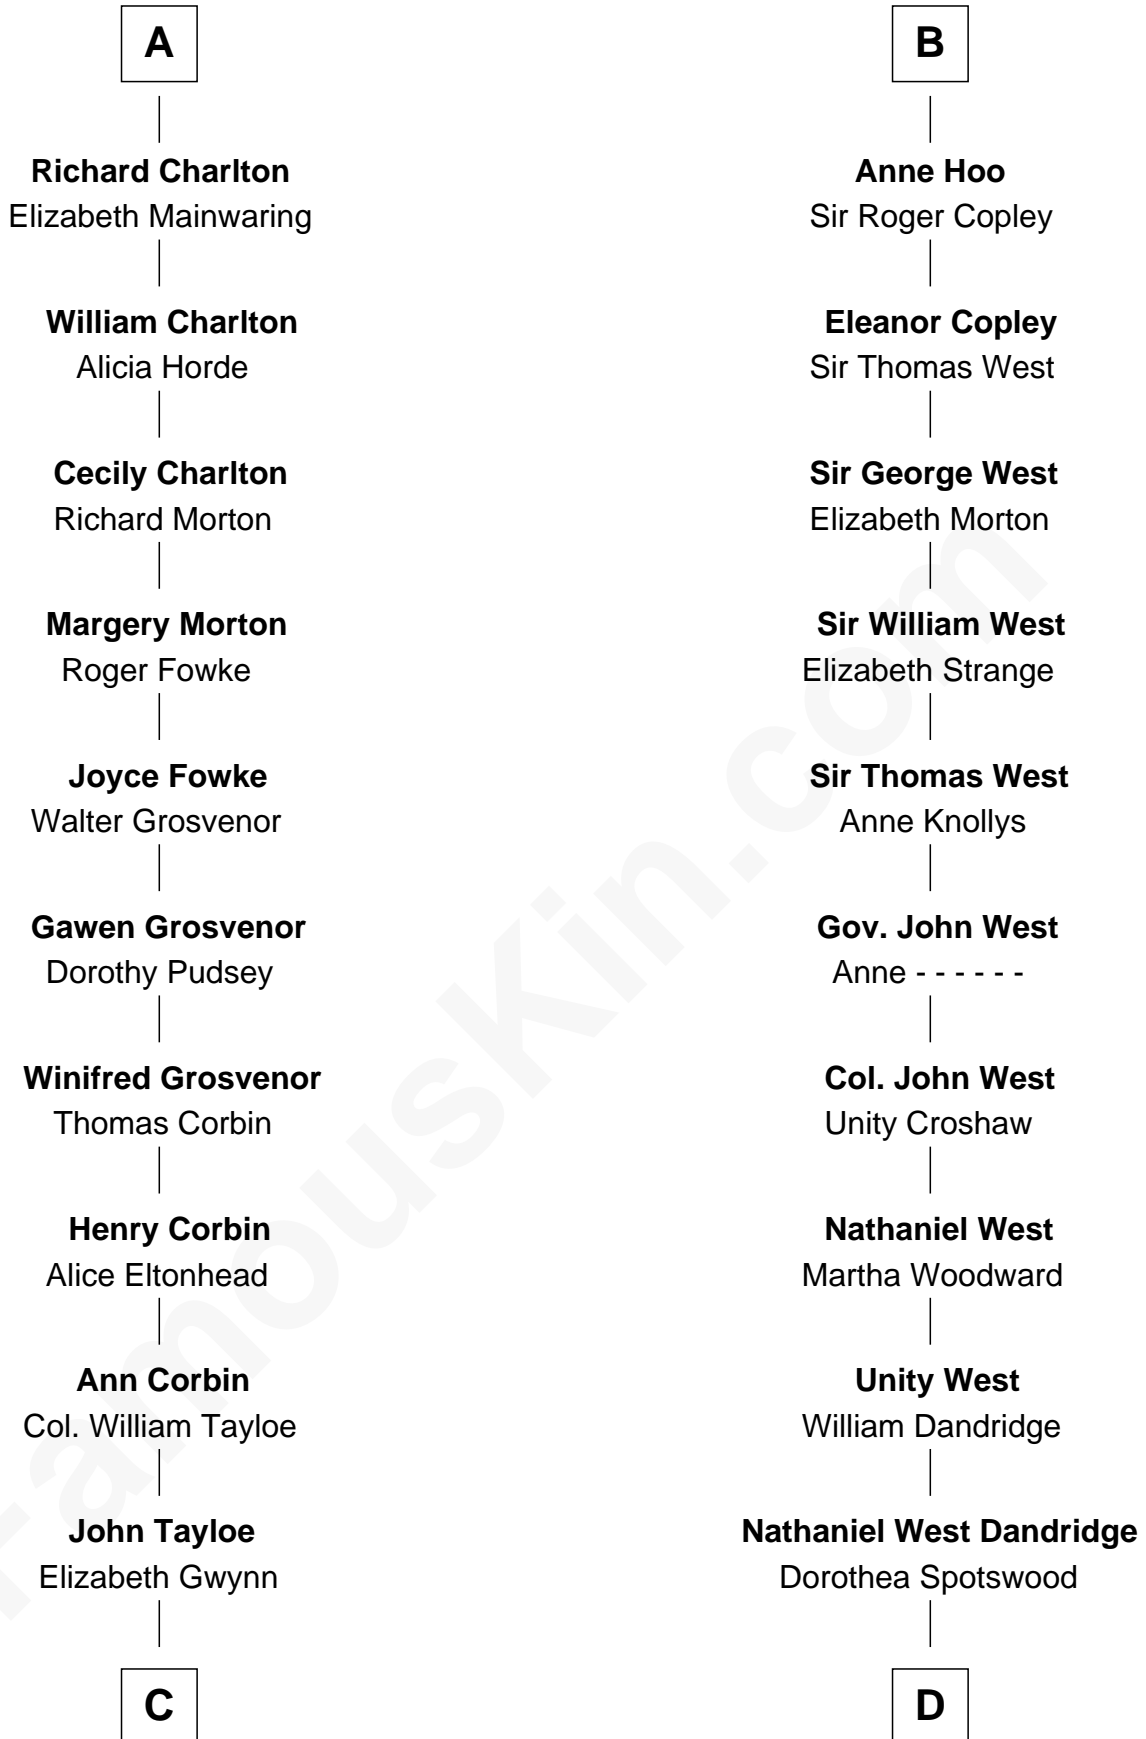

# FamousKin.com Relationship Chart of

**Henry Lloyd**

*40th Governor of Maryland*

21st cousin of

**Edith (Bolling) Wilson**

*First Lady of President Woodrow Wilson*

**Sir Ralph de Somery**

Margaret le Gras

Nichole d'Aubenev

**Joan de Somery**

John IV le Strange

**Hawise le Strange**

Robert de Felton

**Sir John de Felton**

Sibyl - - - - -

**Sir Thomas de Felton**

Joan Walkfare

**Eleanor de Felton**

Sir Thomas Hoo

**Sir Thomas Hoo**

Eleanor de Welles

**B**

**C**

**John Tayloe**  
Rebecca Plater

**Elizabeth Tayloe**  
Col. Edward Lloyd

**Col. Edward Lloyd**  
Sally Scott Murray

**Daniel Lloyd**  
Catherine Henry

**Henry Lloyd**  
*40th Governor of Maryland*

**D**

**Martha Dandridge**  
Archibald Payne