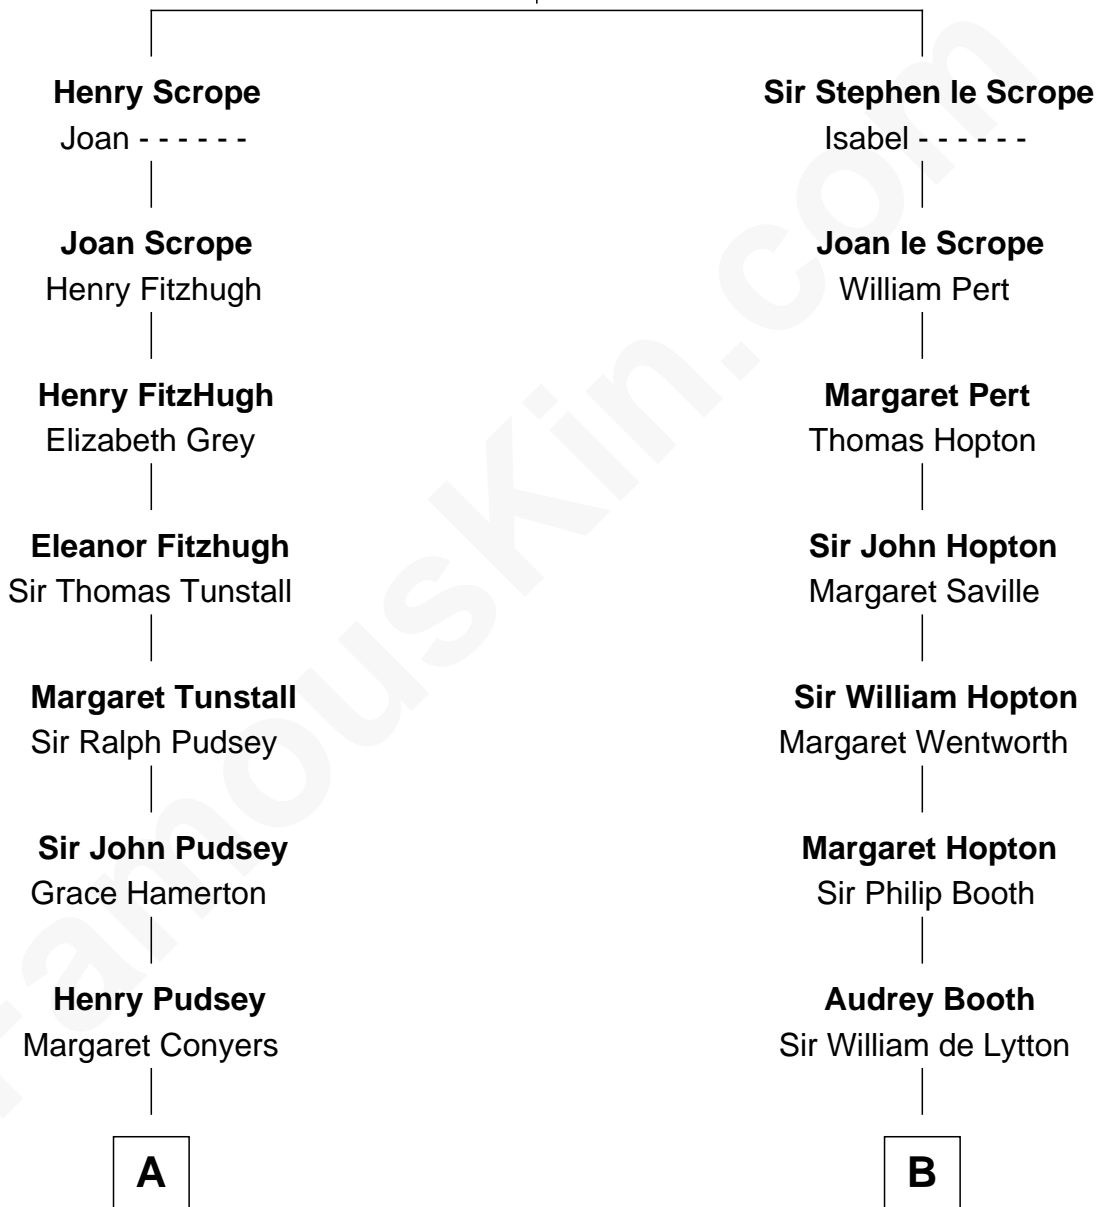

FamousKin.com

Relationship Chart of

Henry Lloyd

40th Governor of Maryland

19th cousin 1 time removed of

Edith (Bolling) Wilson

First Lady of President Woodrow Wilson

Sir Geoffrey le Scrope

Ivetta de Ros

C

Elizabeth Tayloe
Col. Edward Lloyd

Col. Edward Lloyd
Sally Scott Murray

Daniel Lloyd
Catherine Henry

Henry Lloyd
40th Governor of Maryland

D

Archibald Bolling
Anne E. Wigginton

William Holcombe Bolling
Sarah Spiers White

Edith (Bolling) Wilson
First Lady of Woodrow Wilson

FamousKin.com