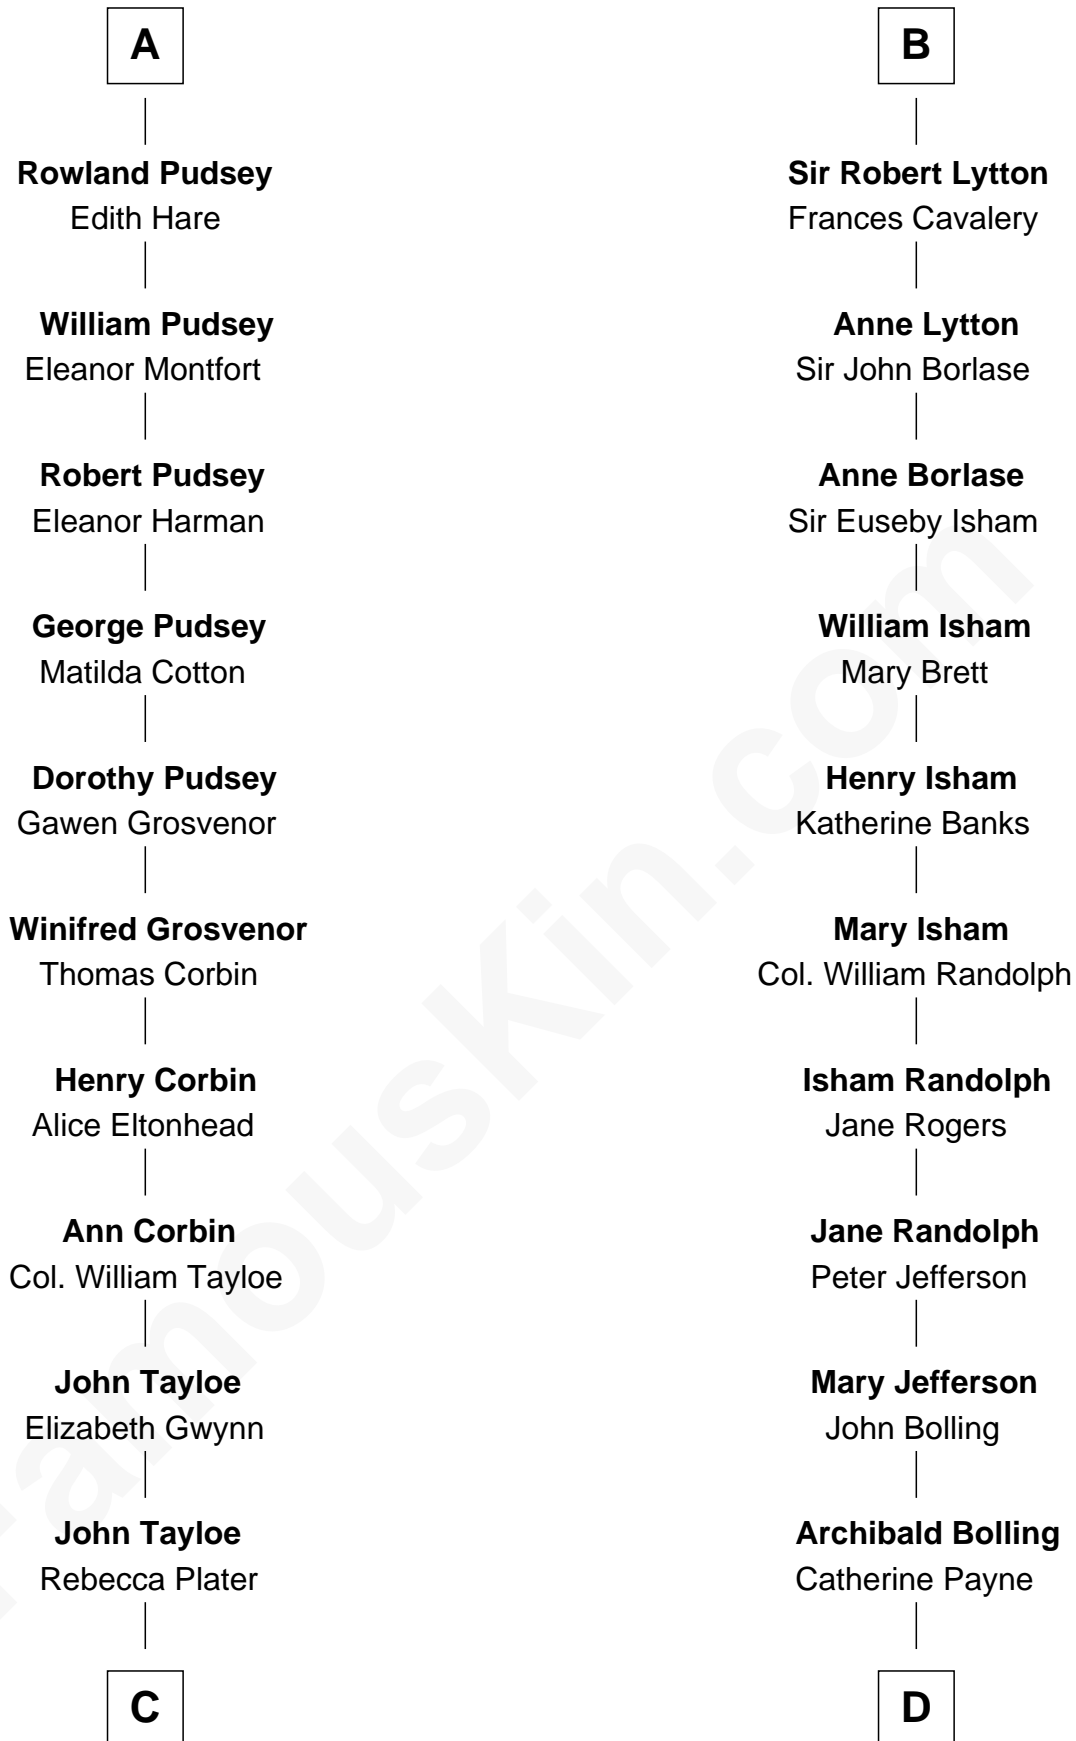

FamousKin.com

Relationship Chart of

Henry Lloyd

40th Governor of Maryland

19th cousin 1 time removed of

Edith (Bolling) Wilson

First Lady of President Woodrow Wilson

Sir Geoffrey le Scrope

Ivetta de Ros

C

Elizabeth Tayloe
Col. Edward Lloyd

Col. Edward Lloyd
Sally Scott Murray

Daniel Lloyd
Catherine Henry

Henry Lloyd
40th Governor of Maryland

D

Archibald Bolling
Anne E. Wigginton

William Holcombe Bolling
Sarah Spiers White

Edith (Bolling) Wilson
First Lady of Woodrow Wilson

FamousKin.com