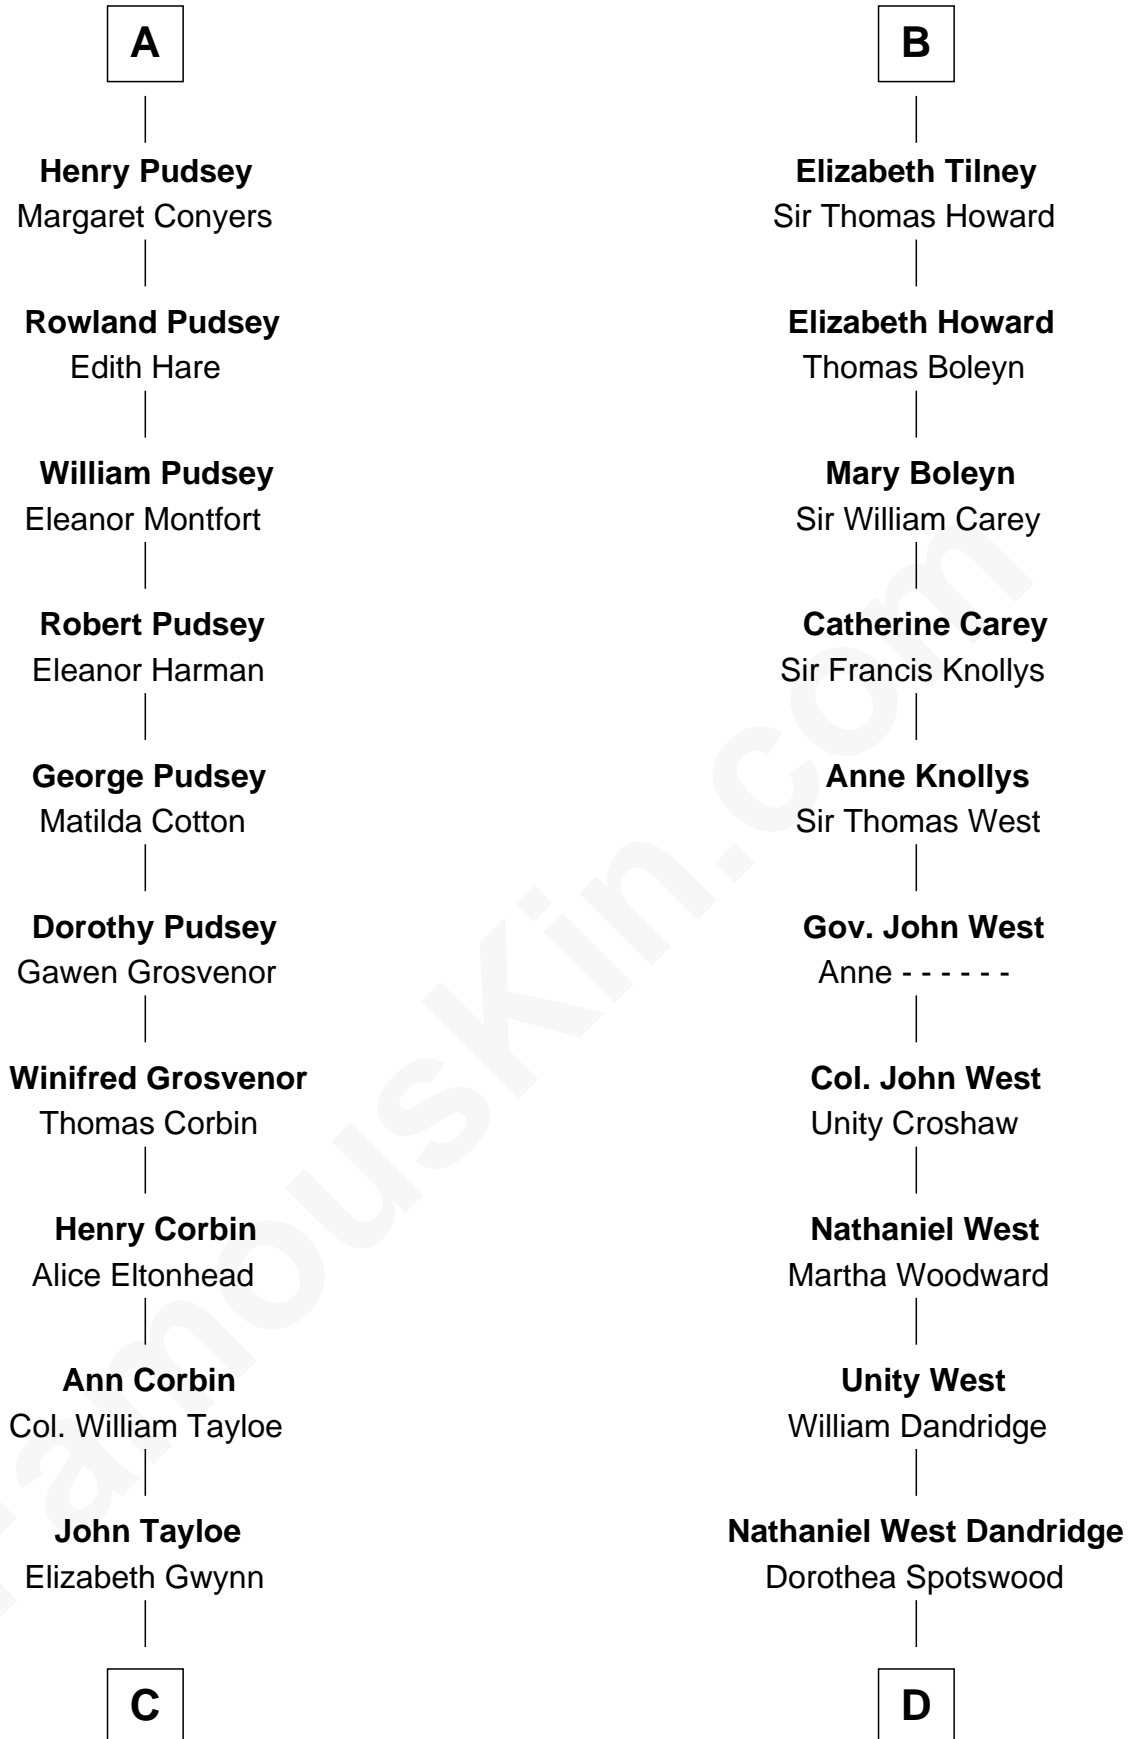

FamousKin.com Relationship Chart of

Henry Lloyd

40th Governor of Maryland

21st cousin of

Edith (Bolling) Wilson

First Lady of President Woodrow Wilson

William de Odingsells

Ela FitzWalter

Sir Roger de Herdeburgh

Ela Herdeburgh

Sir William de Boteler

Ankaret le Boteler

John le Strange

Eleanor le Strange

Sir Reynold de Grey

Ida Grey

John Cokayne

Elizabeth Cokayne

Sir Laurence Cheney

Elizabeth Cheney

Sir Frederick Tilney

B

C

John Tayloe
Rebecca Plater

Elizabeth Tayloe
Col. Edward Lloyd

Col. Edward Lloyd
Sally Scott Murray

Daniel Lloyd
Catherine Henry

Henry Lloyd
40th Governor of Maryland

D

Martha Dandridge
Archibald Payne

Catherine Payne
Archibald Bolling