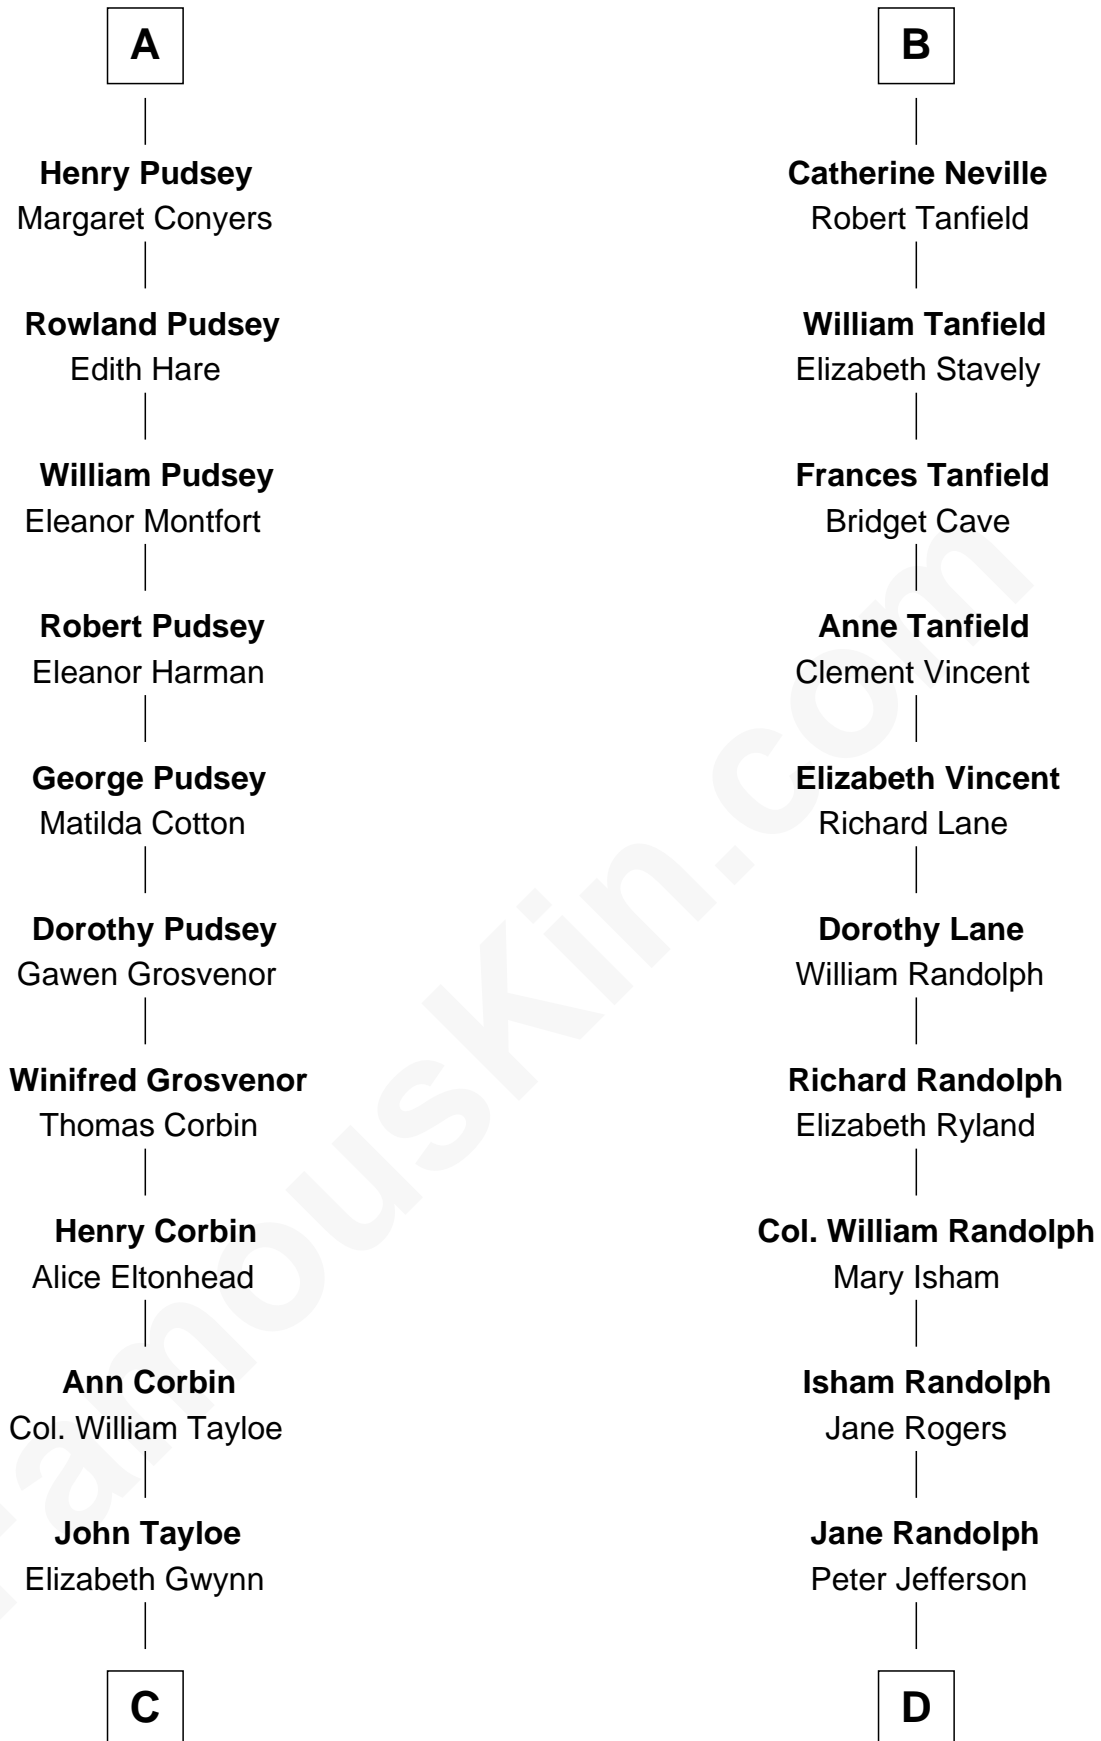

FamousKin.com Relationship Chart of

Henry Lloyd

40th Governor of Maryland

21st cousin of

Edith (Bolling) Wilson

First Lady of President Woodrow Wilson

John Fitz Robert

Ada de Baliol

C

John Tayloe
Rebecca Plater

Elizabeth Tayloe
Col. Edward Lloyd

Col. Edward Lloyd
Sally Scott Murray

Daniel Lloyd
Catherine Henry

Henry Lloyd
40th Governor of Maryland

D

Mary Jefferson
John Bolling