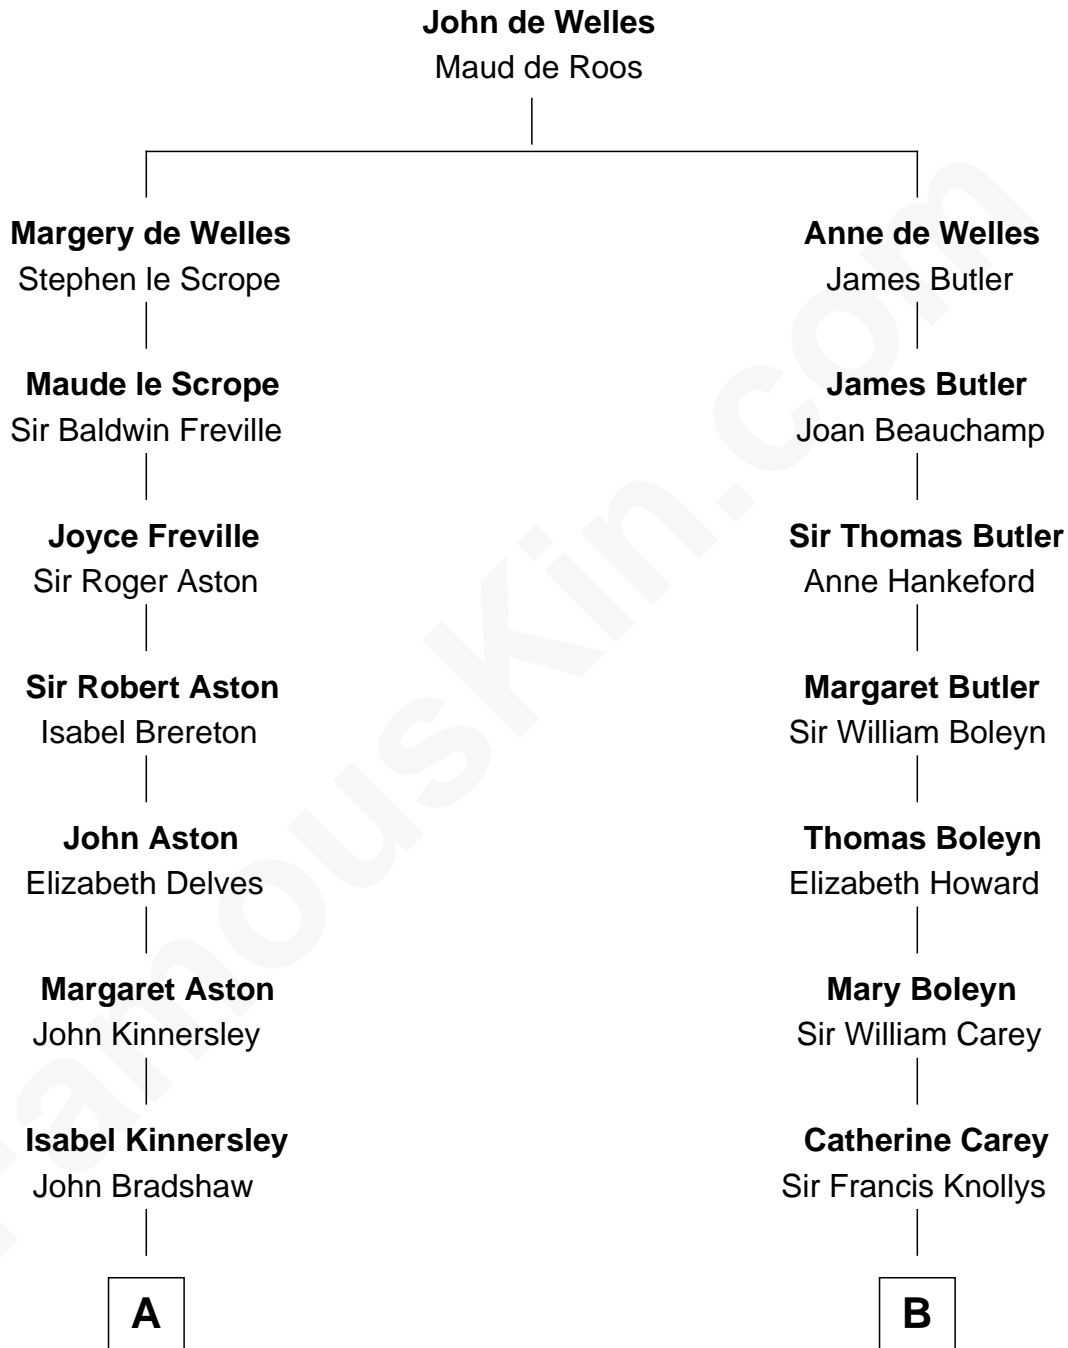

## Relationship Chart of

### Henry Lloyd

40th Governor of Maryland

17th cousin 2 times removed of

### Edith (Bolling) Wilson

First Lady of President Woodrow Wilson

**C**

—  
**Col. Edward Lloyd**  
Sally Scott Murray

—  
**Daniel Lloyd**  
Catherine Henry

—  
**Henry Lloyd**  
*40th Governor of Maryland*