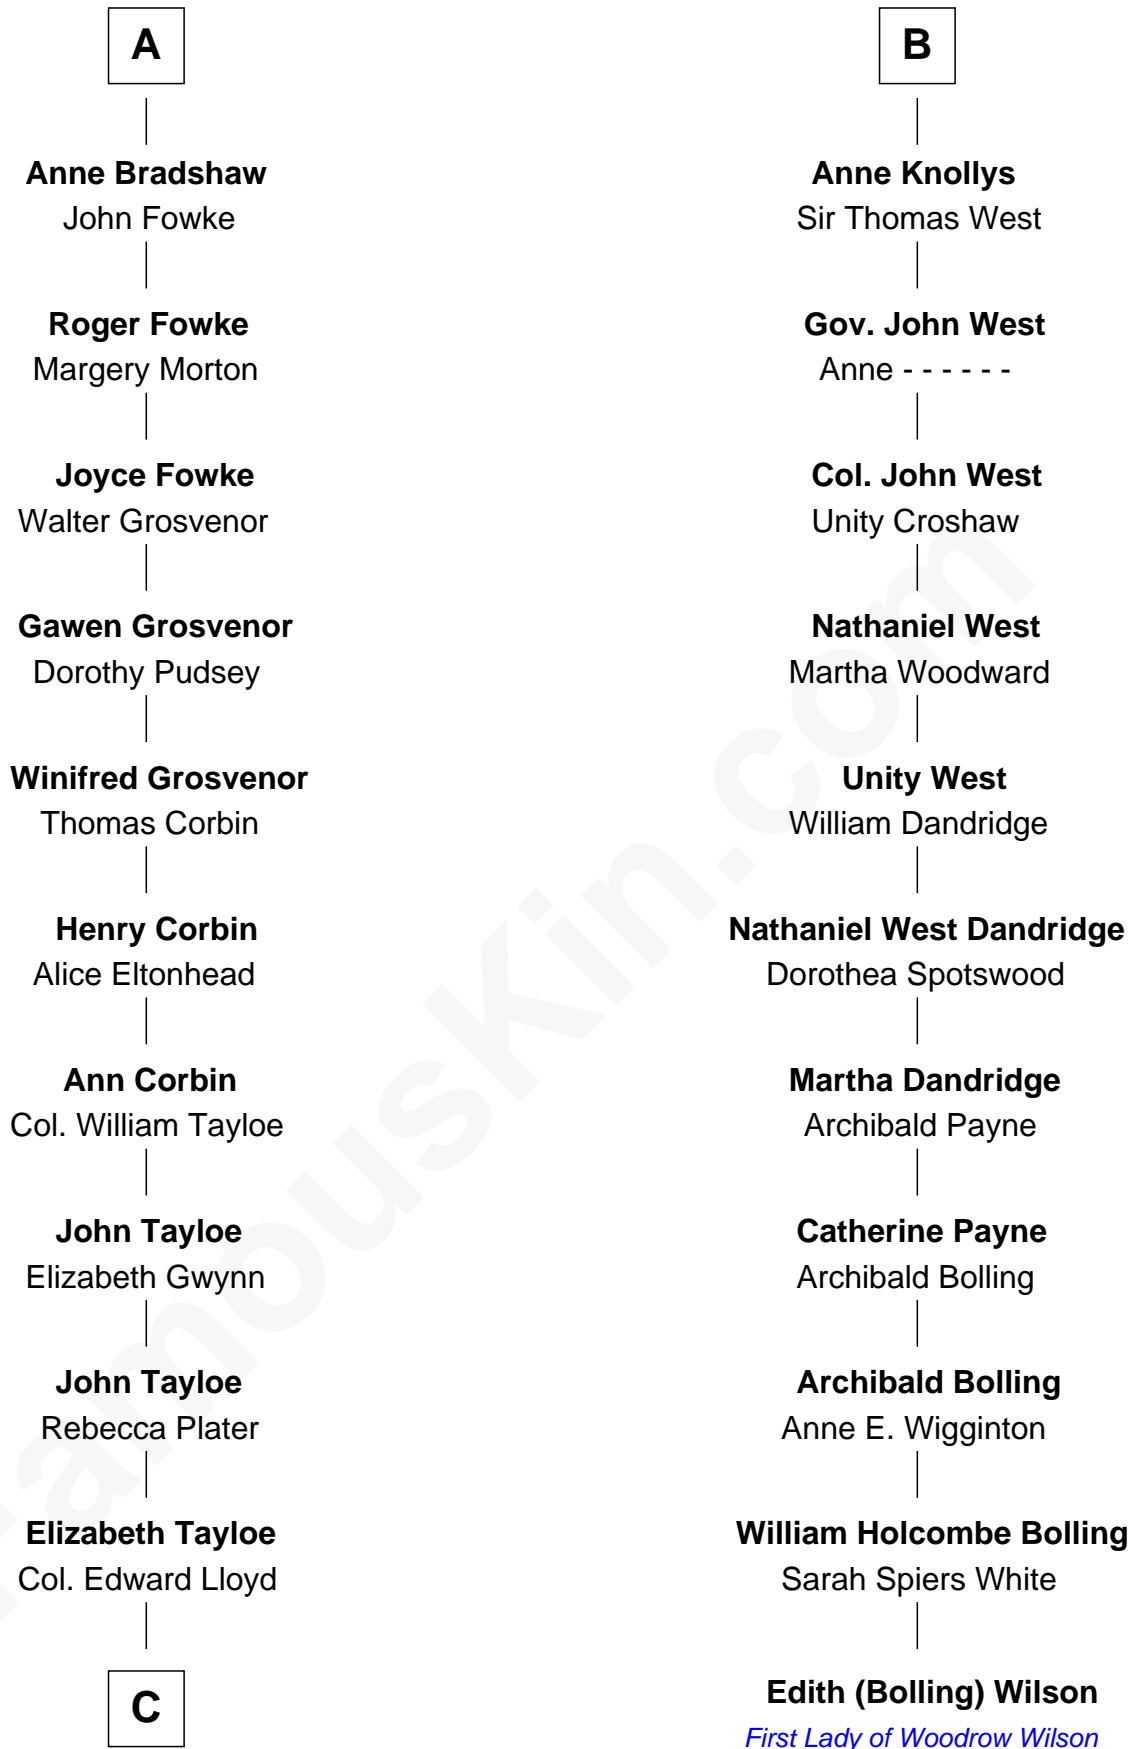

## Relationship Chart of

### Henry Lloyd

40th Governor of Maryland

17th cousin 2 times removed of

### Edith (Bolling) Wilson

First Lady of President Woodrow Wilson

**C**

—  
**Col. Edward Lloyd**  
Sally Scott Murray

—  
**Daniel Lloyd**  
Catherine Henry

—  
**Henry Lloyd**  
*40th Governor of Maryland*