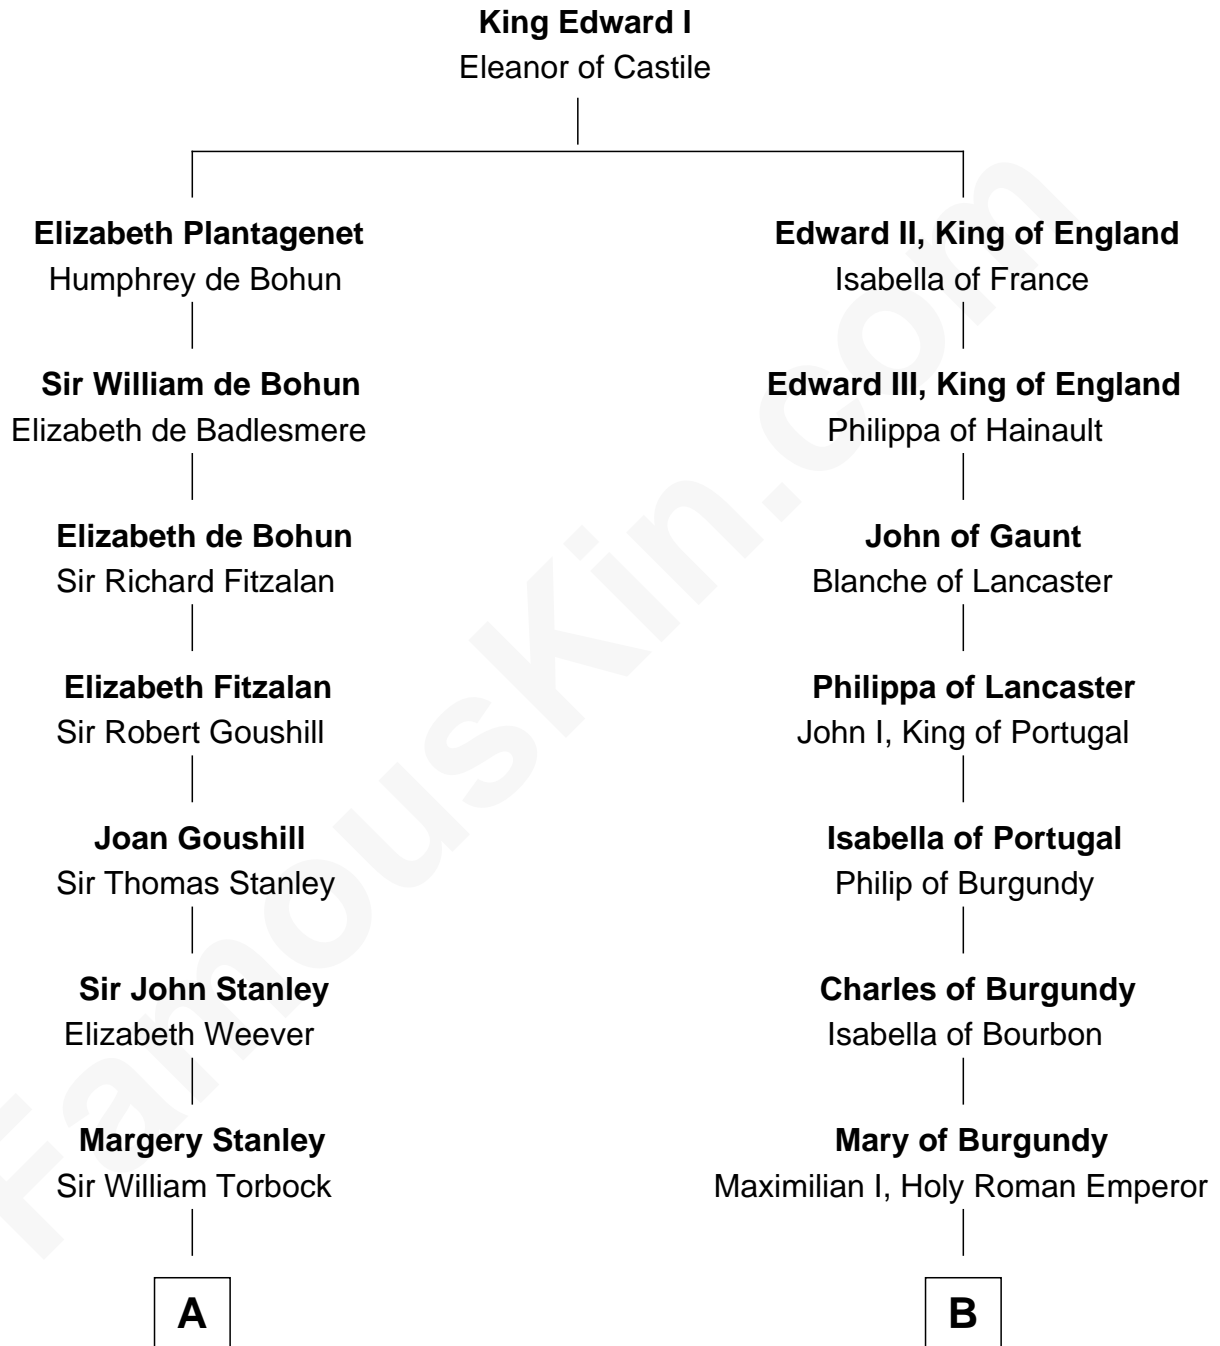

## Relationship Chart of

### Henry Lloyd

40th Governor of Maryland

8th cousin 10 times removed of

### Charles V

Holy Roman Emperor

**C**

—  
**Daniel Lloyd**  
Catherine Henry

—  
**Henry Lloyd**  
*40th Governor of Maryland*

FamousKin.com