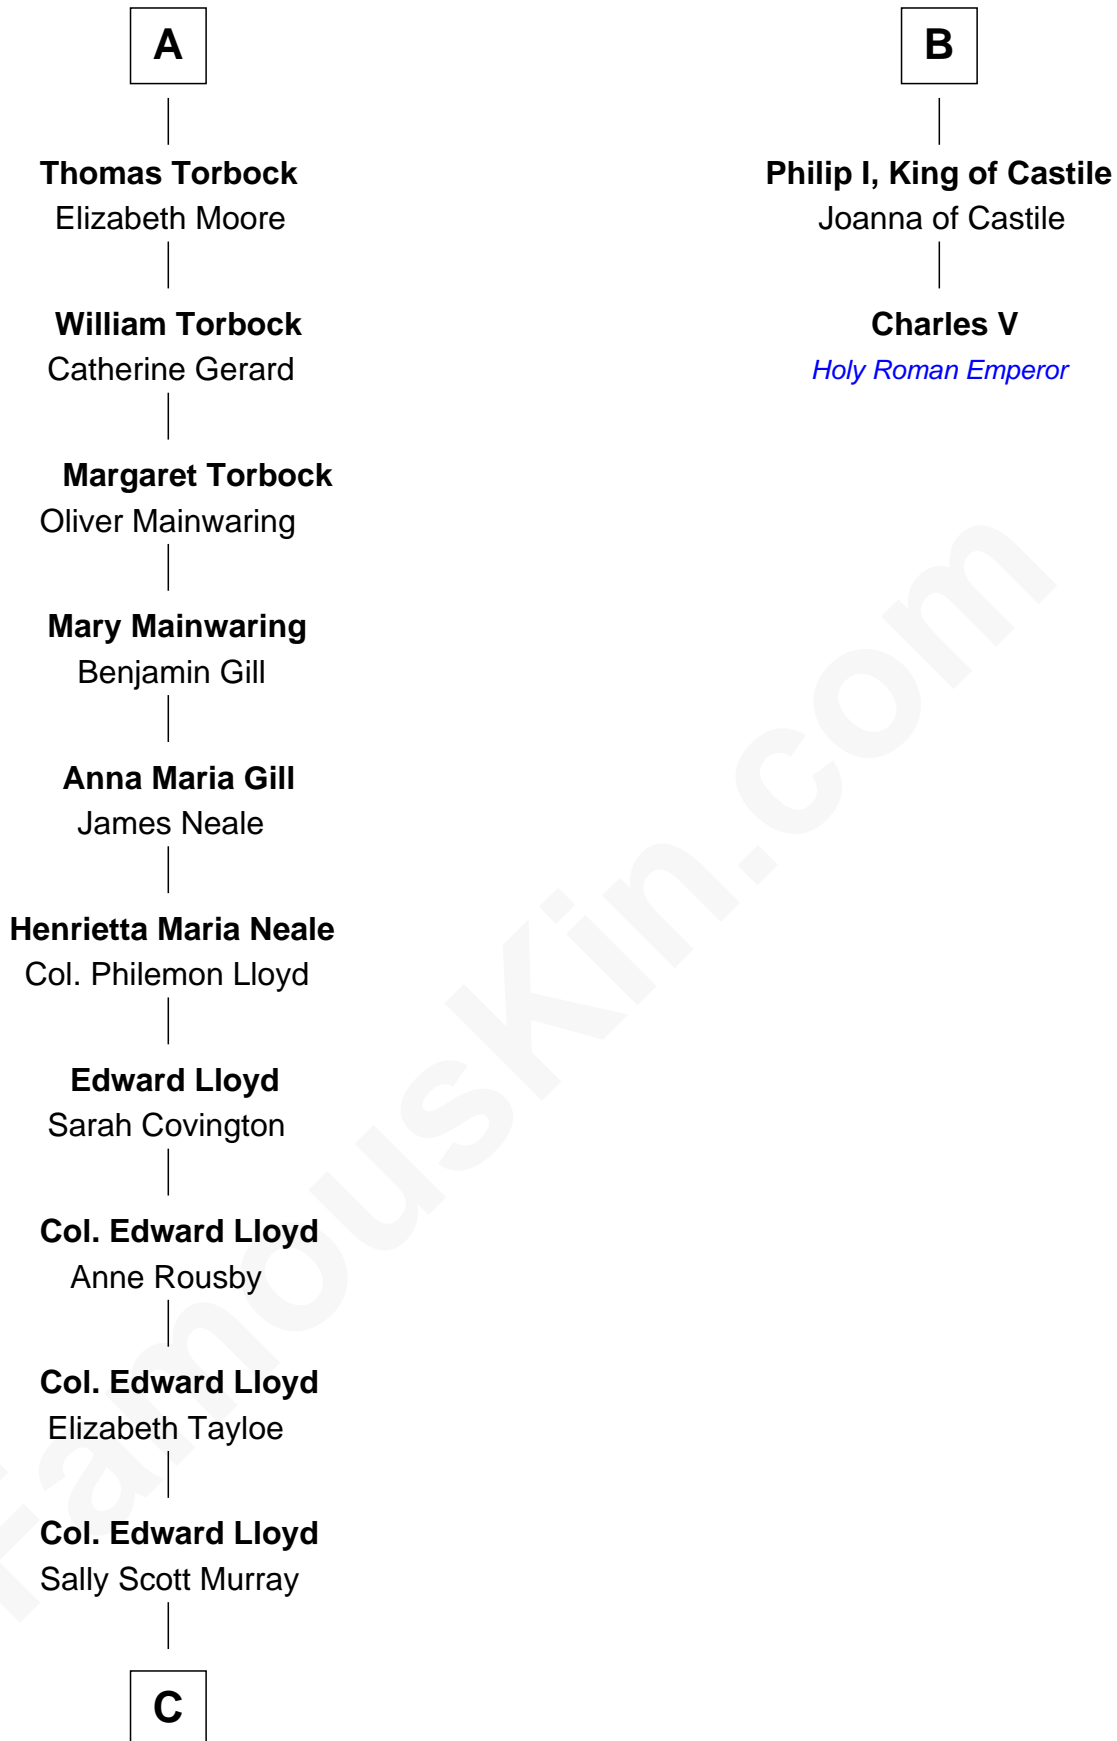

## Relationship Chart of

### Henry Lloyd

40th Governor of Maryland

8th cousin 10 times removed of

### Charles V

Holy Roman Emperor

**C**

—  
**Daniel Lloyd**  
Catherine Henry

—  
**Henry Lloyd**  
*40th Governor of Maryland*

FamousKin.com