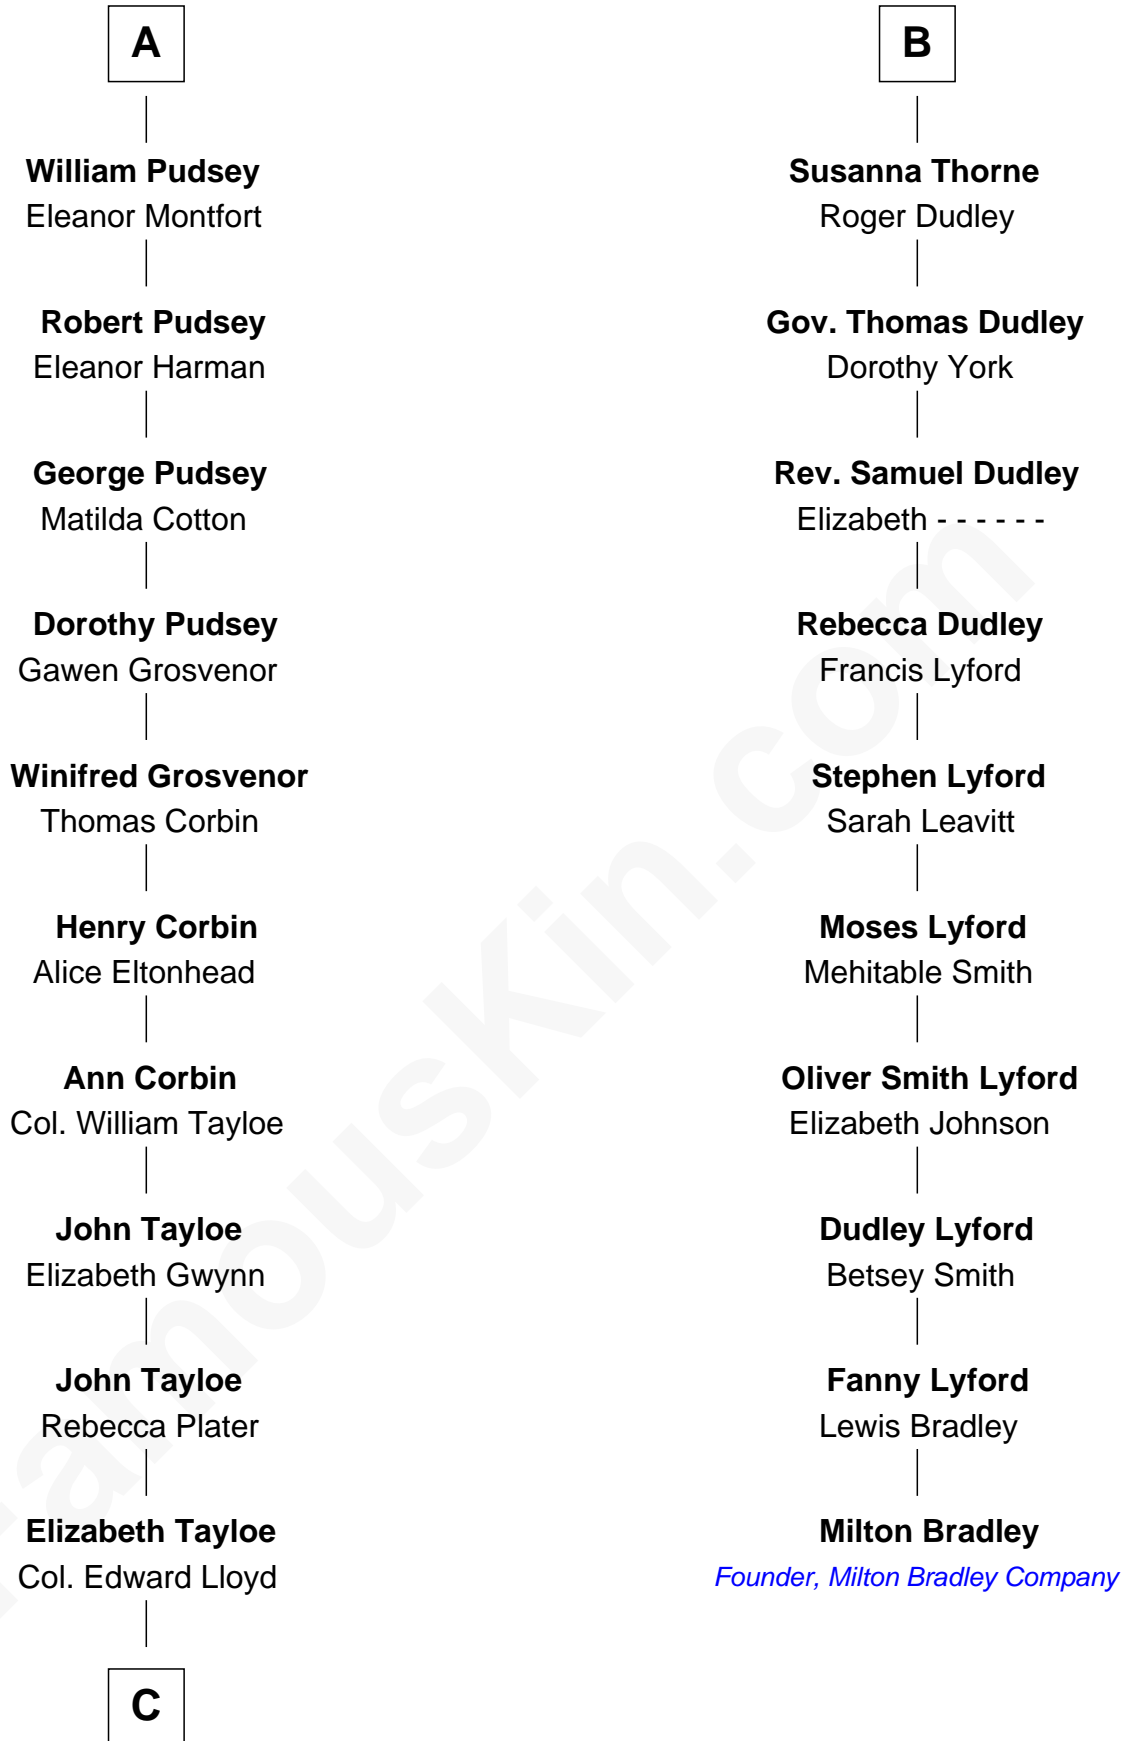

FamousKin.com

Relationship Chart of

Henry Lloyd

40th Governor of Maryland

16th cousin 3 times removed of

Milton Bradley

Founder, Milton Bradley Company

C

—
Col. Edward Lloyd

Sally Scott Murray

—
Daniel Lloyd

Catherine Henry

—
Henry Lloyd

40th Governor of Maryland

FamousKin.com