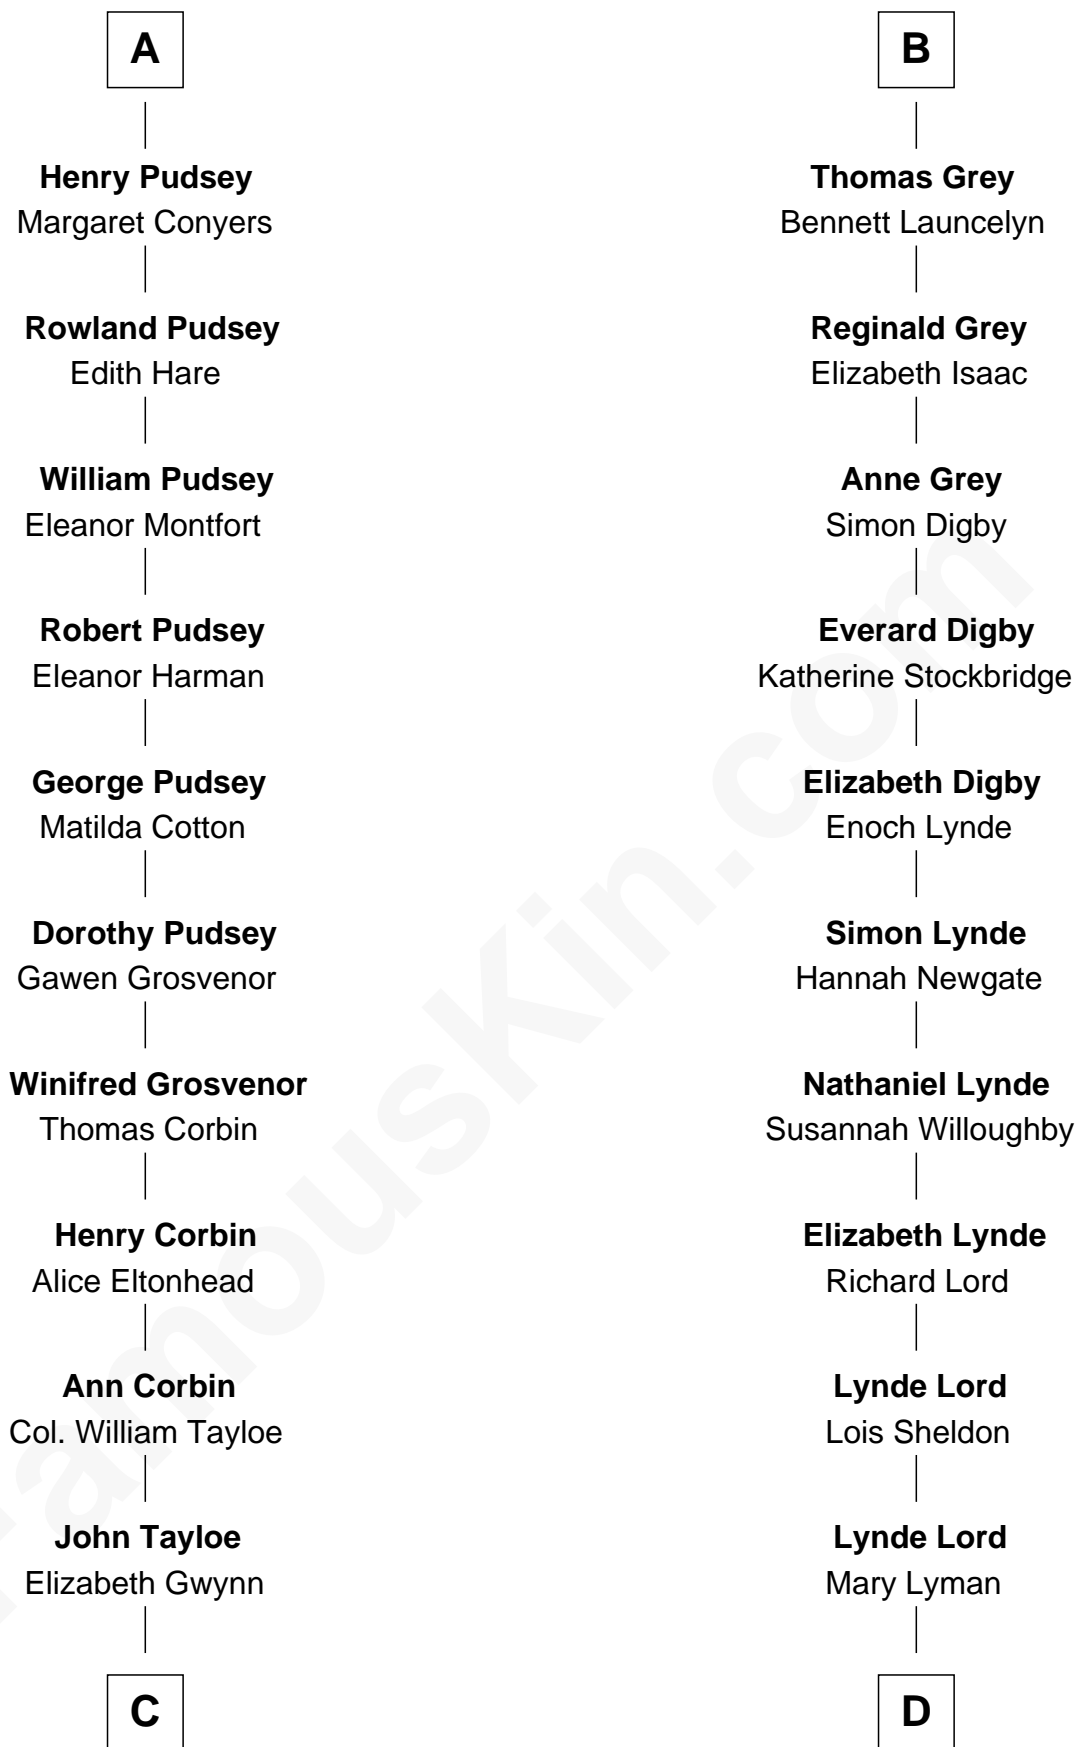

## Relationship Chart of

### Henry Lloyd

40th Governor of Maryland

19th cousin 2 times removed of

**J.P. Morgan**

American Banker and Art Collector

**C**

**John Tayloe**  
Rebecca Plater

**Elizabeth Tayloe**  
Col. Edward Lloyd

**Col. Edward Lloyd**  
Sally Scott Murray

**Daniel Lloyd**  
Catherine Henry

**Henry Lloyd**  
*40th Governor of Maryland*

**D**

**Mary Sheldon Lord**  
John Pierpont

**Juliet Pierpont**  
Junius Spencer Morgan