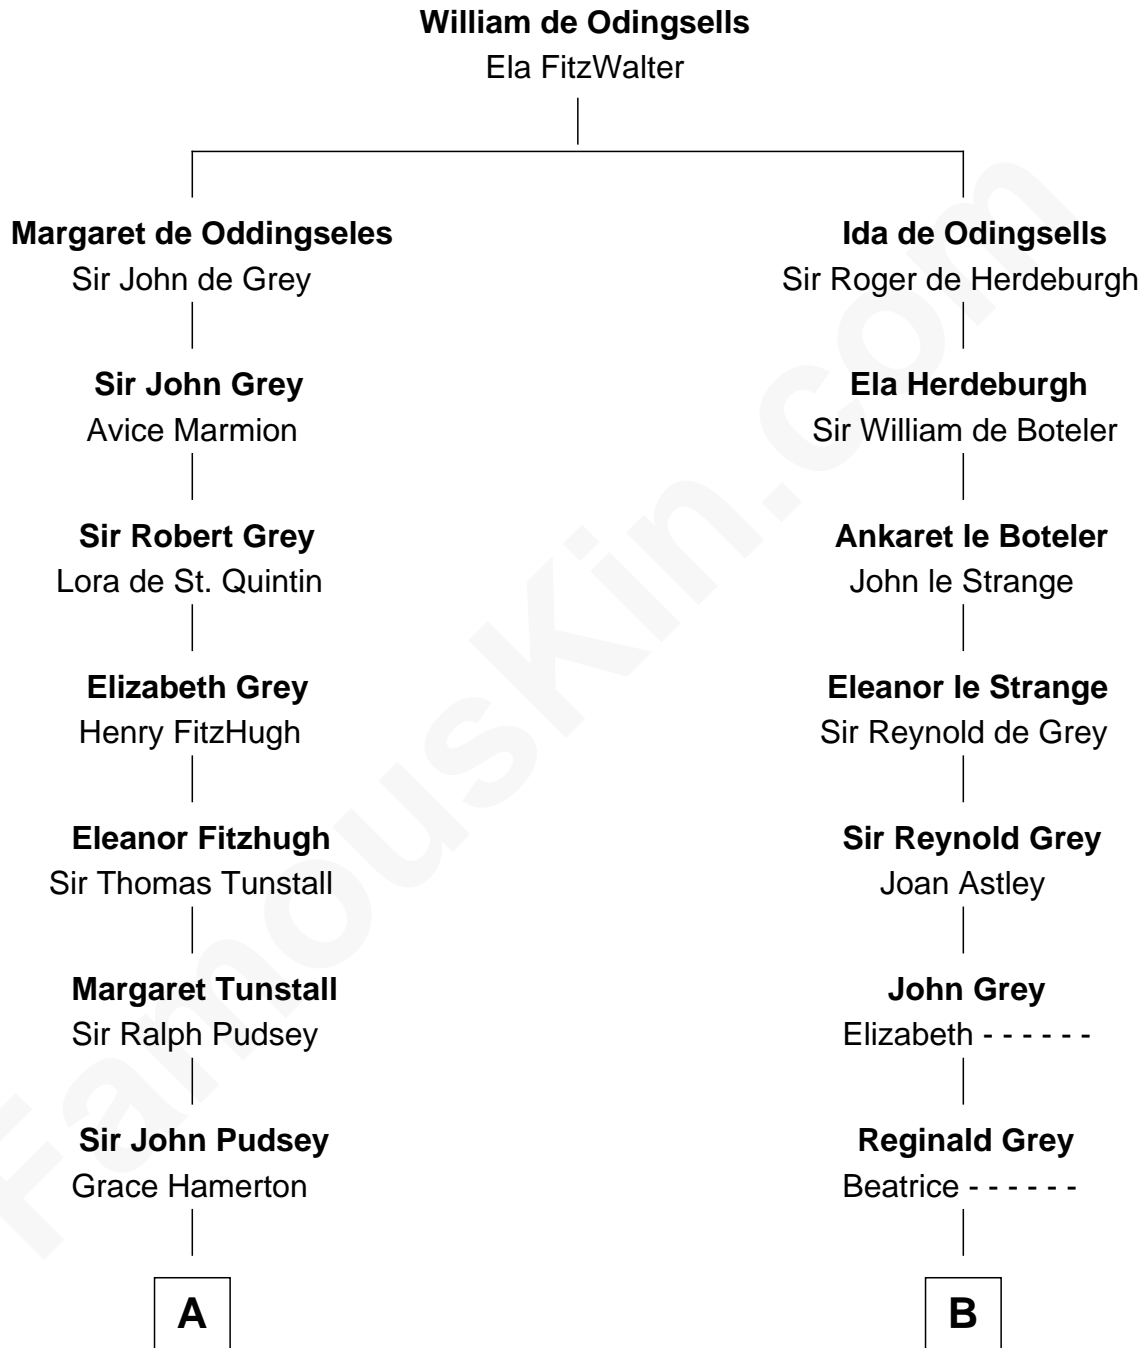

## Relationship Chart of

### Henry Lloyd

40th Governor of Maryland

19th cousin 2 times removed of

**J.P. Morgan**

American Banker and Art Collector

**C**

**John Tayloe**  
Rebecca Plater

**Elizabeth Tayloe**  
Col. Edward Lloyd