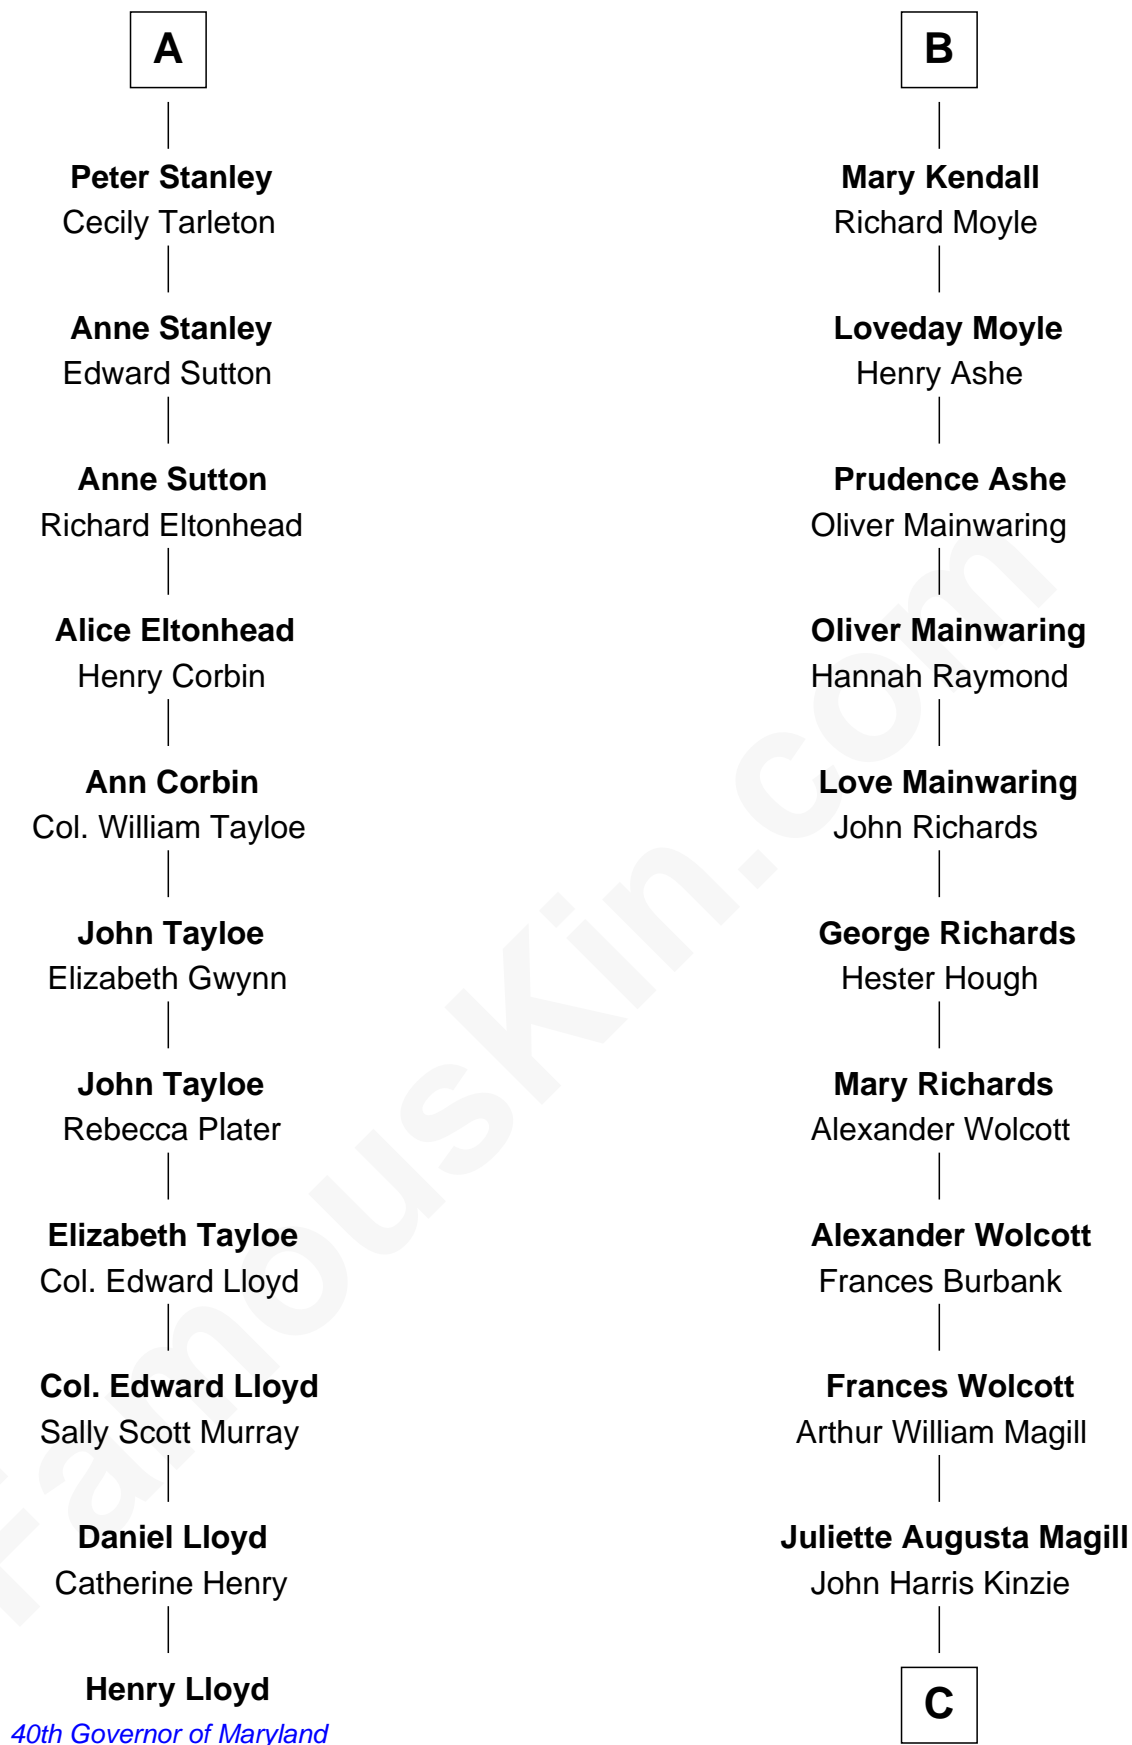

FamousKin.com

Relationship Chart of

Henry Lloyd

40th Governor of Maryland

17th cousin 1 time removed of

Juliette Gordon Low

Founder of the Girl Scouts

Sir Robert de Holland

Maude la Zouche

C

Eleanor Lytle Kinzie
William Washington Gordon

Juliette Gordon Low
Founder of the Girl Scouts

FamousKin.com