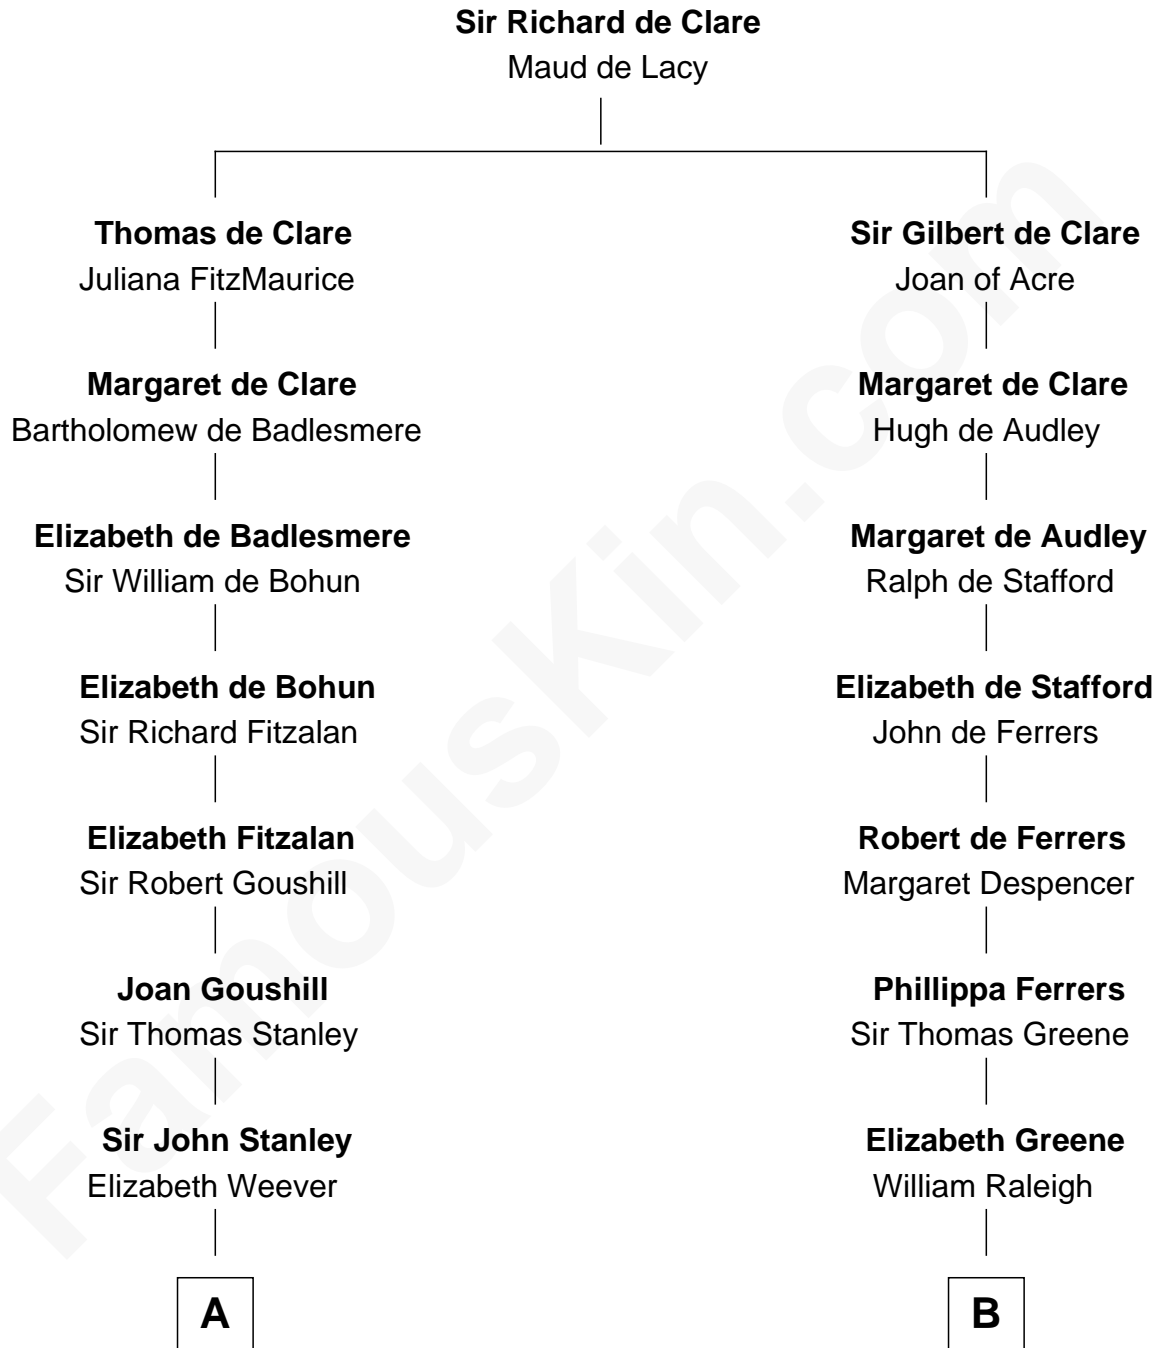

FamousKin.com

Relationship Chart of

Henry Lloyd

40th Governor of Maryland

19th cousin 1 time removed of

Stephen A. Douglas

Participated in Lincoln-Douglas Debates

C

Col. Edward Lloyd
Sally Scott Murray

Daniel Lloyd
Catherine Henry

Henry Lloyd
40th Governor of Maryland

D

Martha Gardiner
Stephen Arnold

Martha Arnold
Benajah Douglass

Dr. Stephen Arnold Douglass
Sarah Fiske