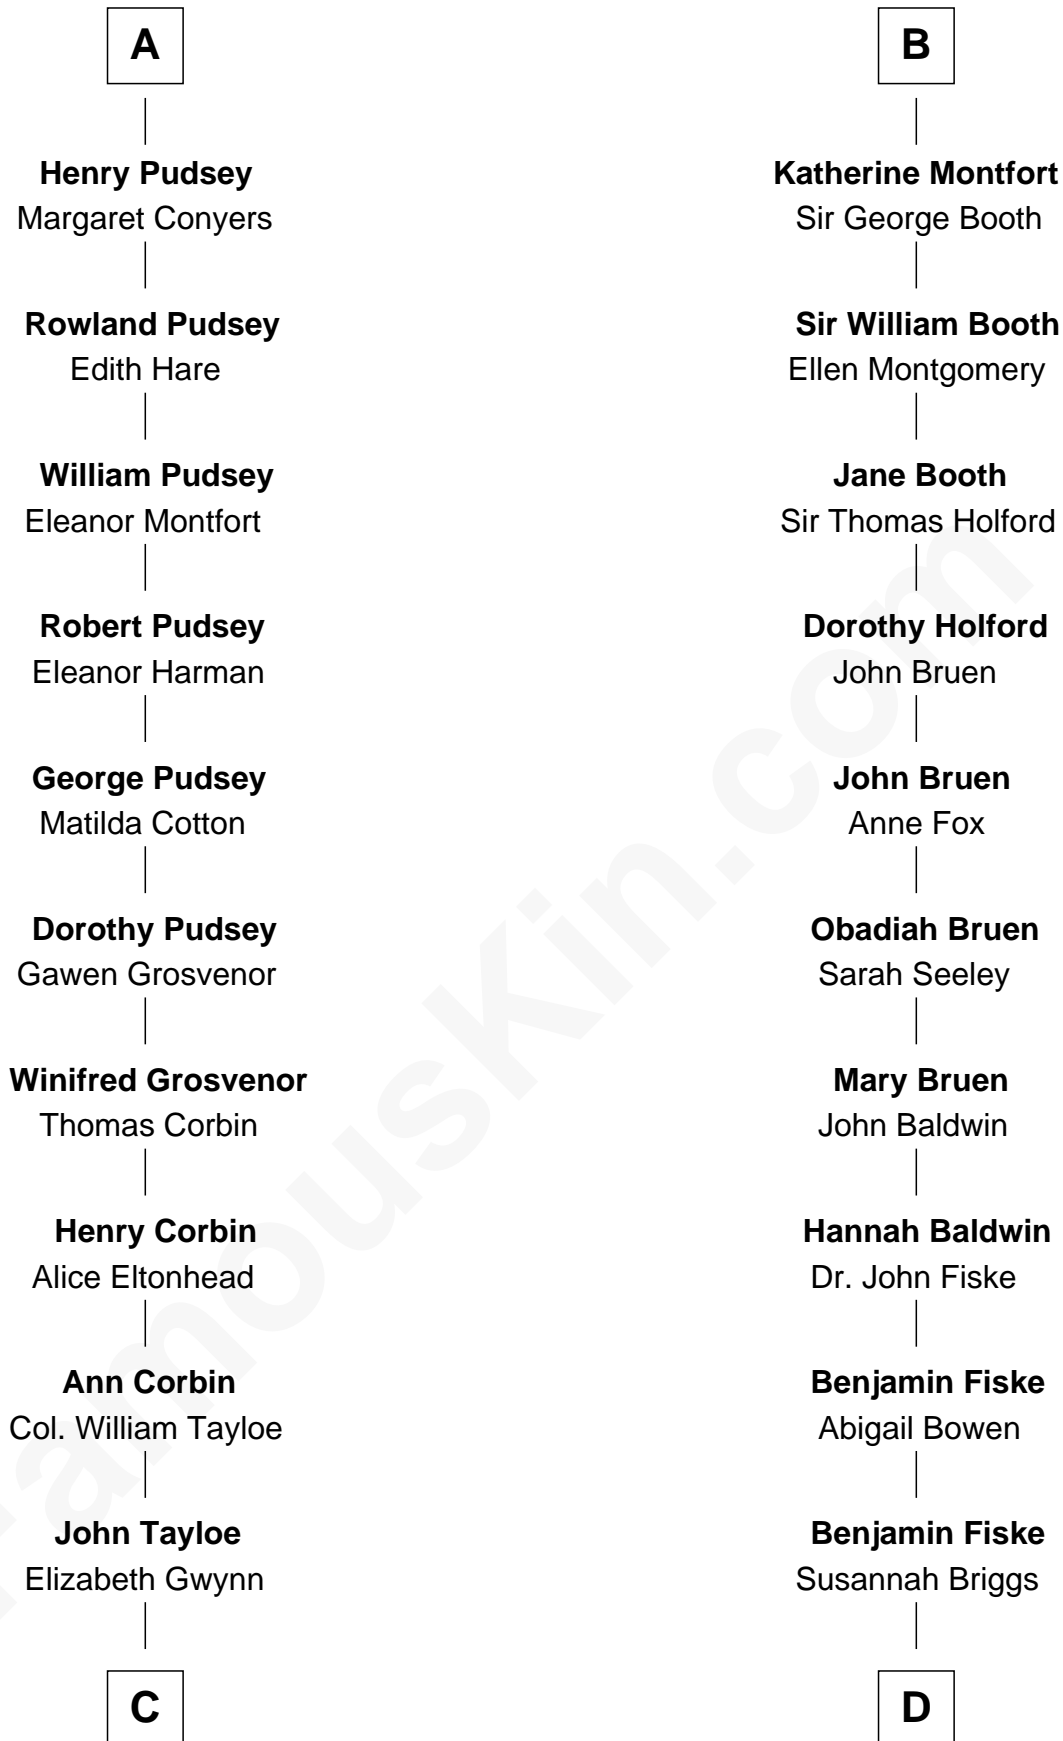

FamousKin.com

Relationship Chart of

Henry Lloyd

40th Governor of Maryland

19th cousin 2 times removed of

Stephen A. Douglas

Participated in Lincoln-Douglas Debates

C

John Tayloe
Rebecca Plater

Elizabeth Tayloe
Col. Edward Lloyd

Col. Edward Lloyd
Sally Scott Murray

Daniel Lloyd
Catherine Henry

Henry Lloyd
40th Governor of Maryland

D

Rev. Nathaniel Fiske
Sarah Arnold

Sarah Fiske
Dr. Stephen Arnold Douglass