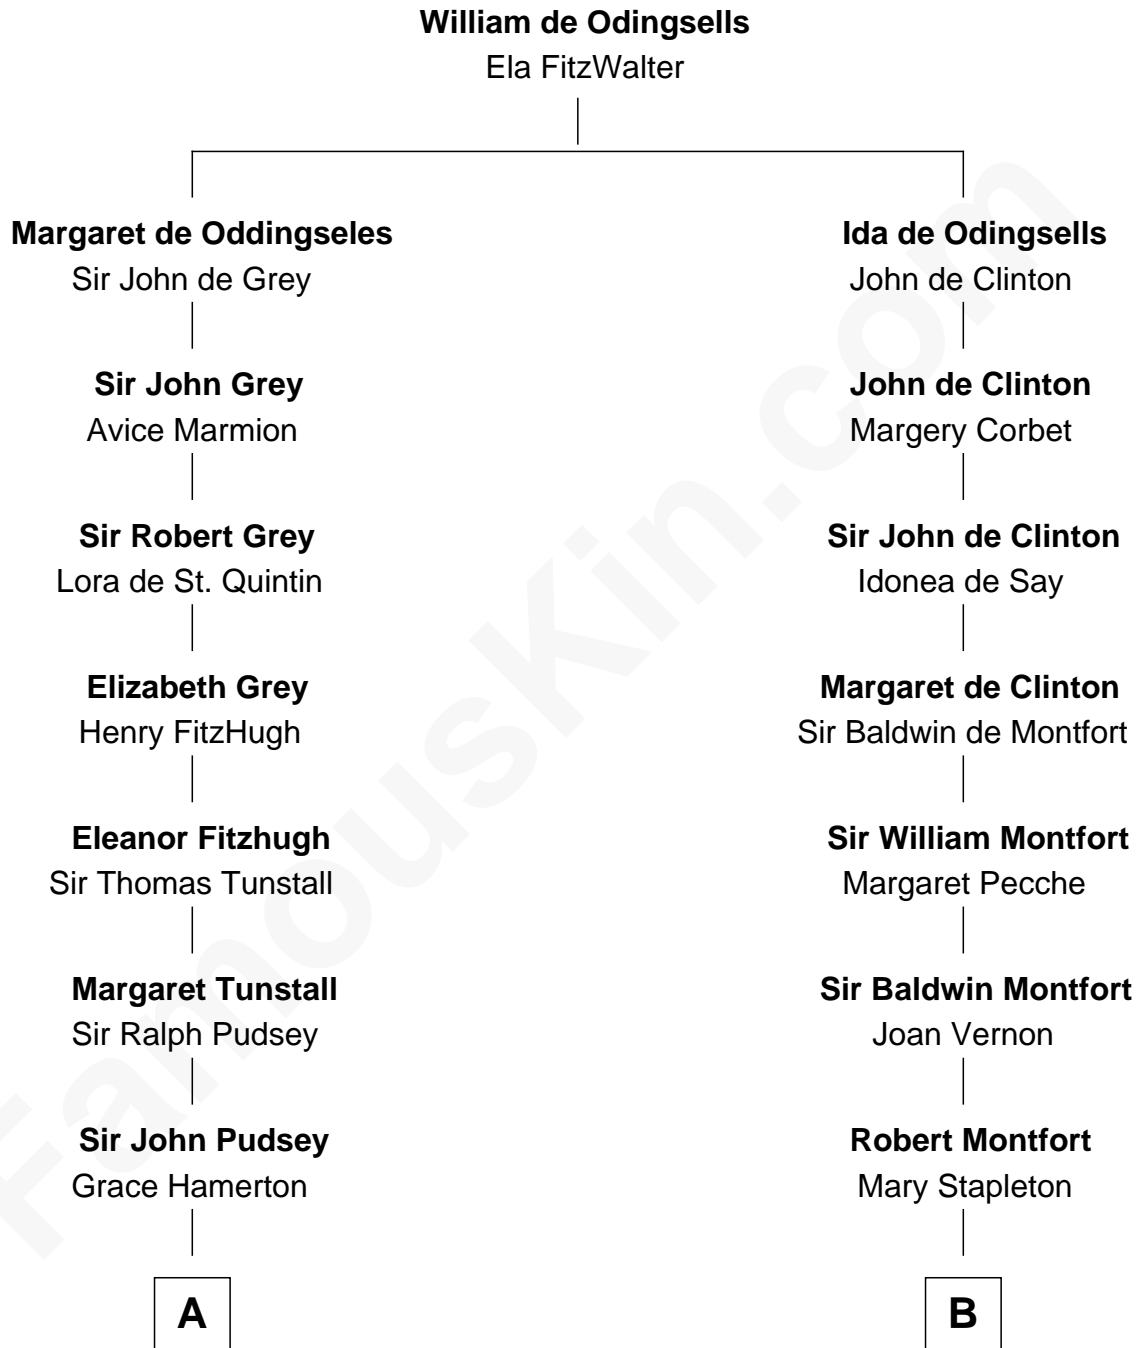

FamousKin.com

Relationship Chart of

Henry Lloyd

40th Governor of Maryland

19th cousin 2 times removed of

Stephen A. Douglas

Participated in Lincoln-Douglas Debates

C

John Tayloe
Rebecca Plater

Elizabeth Tayloe
Col. Edward Lloyd

Col. Edward Lloyd
Sally Scott Murray

Daniel Lloyd
Catherine Henry

Henry Lloyd
40th Governor of Maryland

D

Rev. Nathaniel Fiske
Sarah Arnold

Sarah Fiske
Dr. Stephen Arnold Douglass