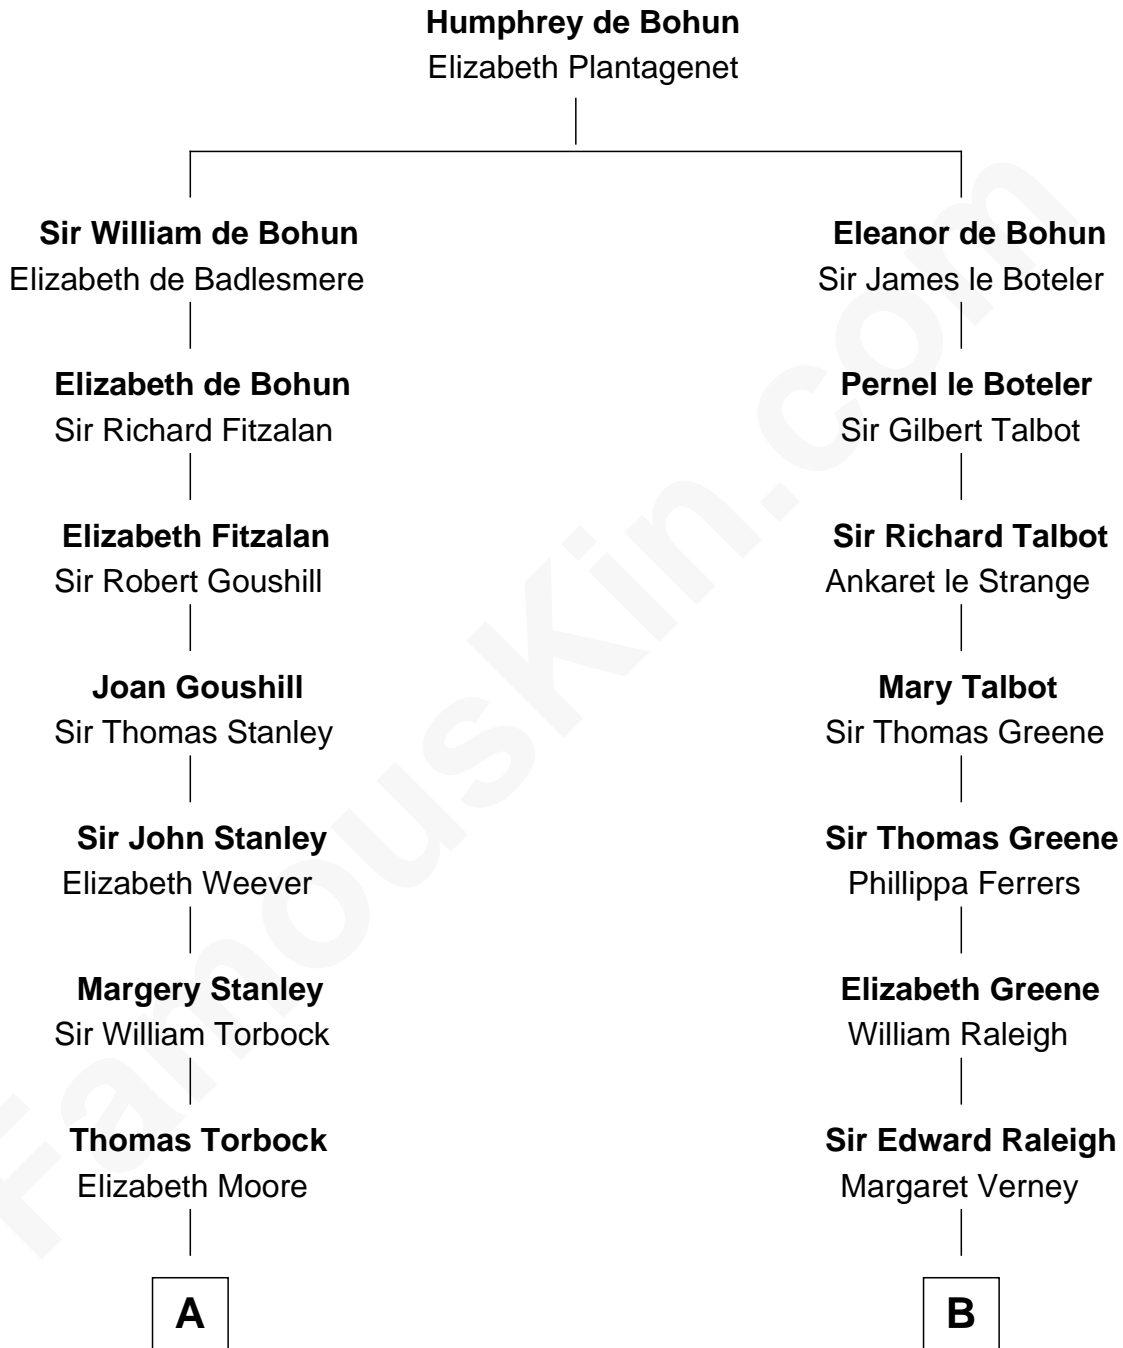

FamousKin.com

Relationship Chart of

Henry Lloyd

40th Governor of Maryland

17th cousin 2 times removed of

Stephen A. Douglas

Participated in Lincoln-Douglas Debates

C

Martha Arnold
Benajah Douglass

Dr. Stephen Arnold Douglass
Sarah Fiske

Stephen A. Douglas
[The Lincoln-Douglas Debates](#)

FamousKin.com