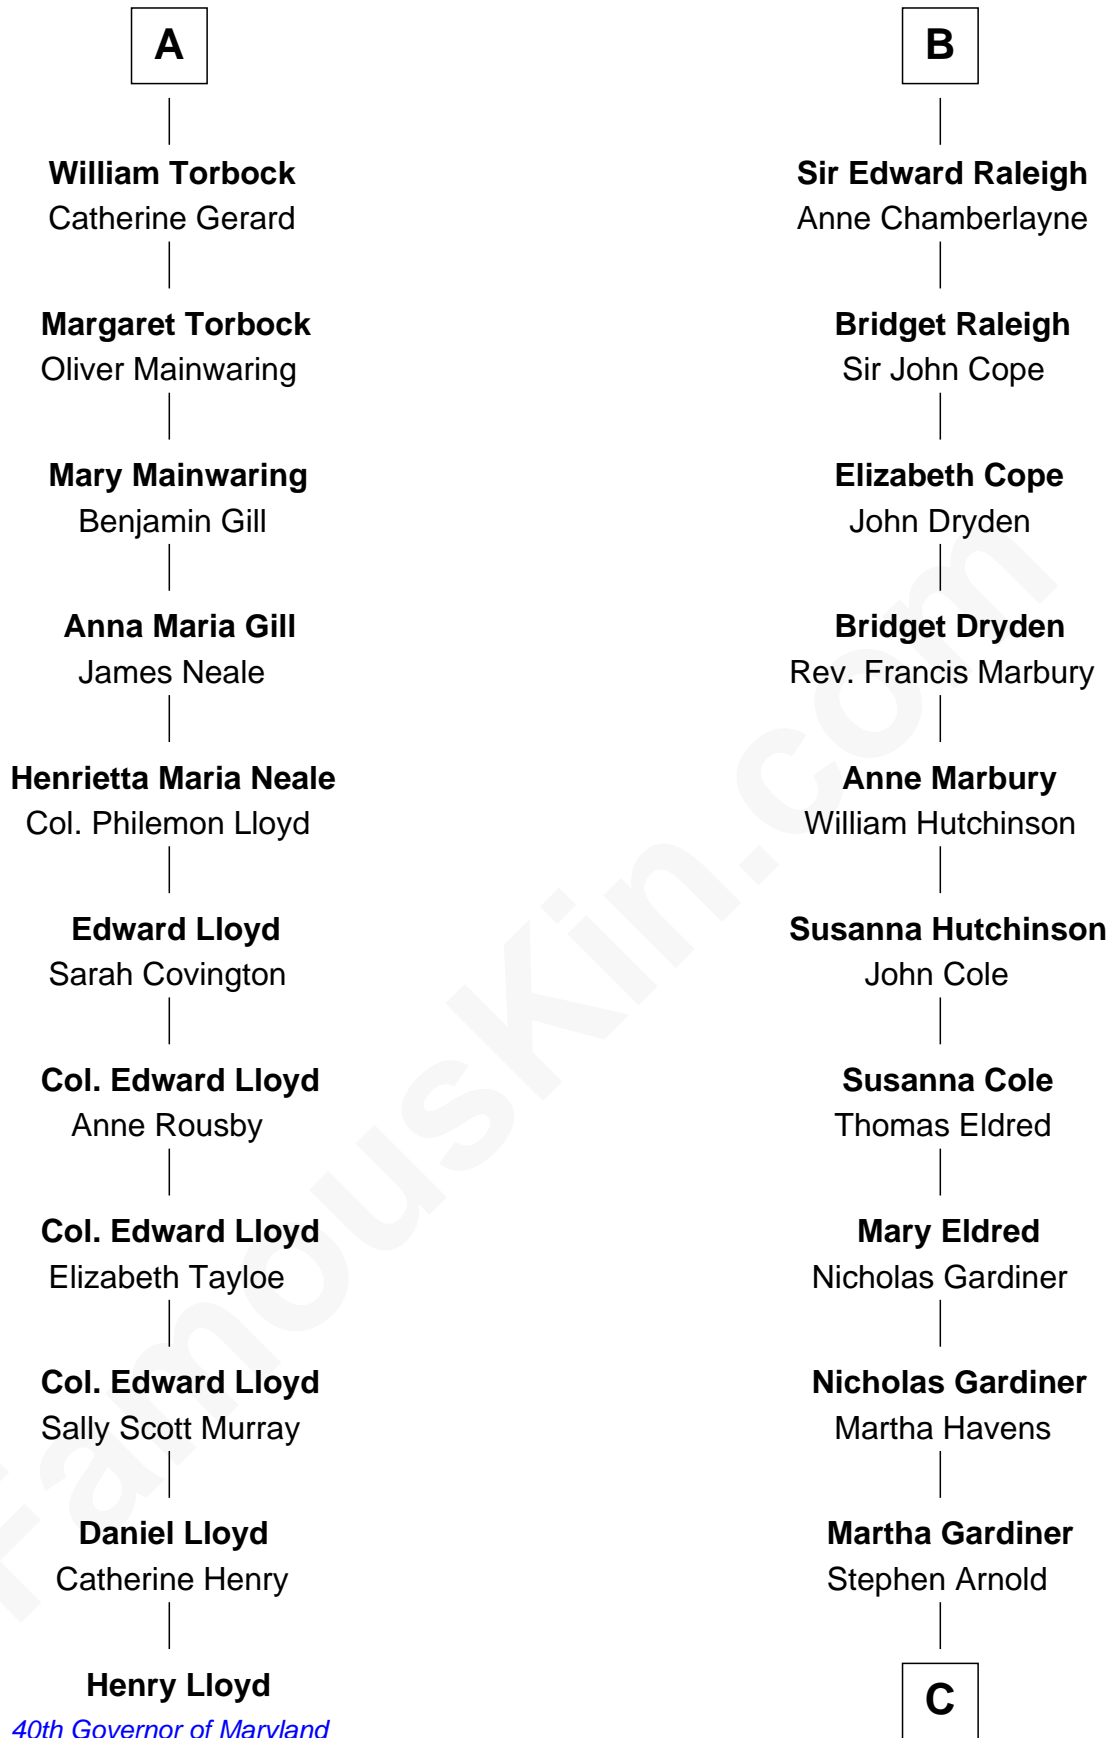

FamousKin.com

Relationship Chart of

Henry Lloyd

40th Governor of Maryland

17th cousin 2 times removed of

Stephen A. Douglas

Participated in Lincoln-Douglas Debates

C

Martha Arnold
Benajah Douglass

Dr. Stephen Arnold Douglass
Sarah Fiske

Stephen A. Douglas
[The Lincoln-Douglas Debates](#)

FamousKin.com