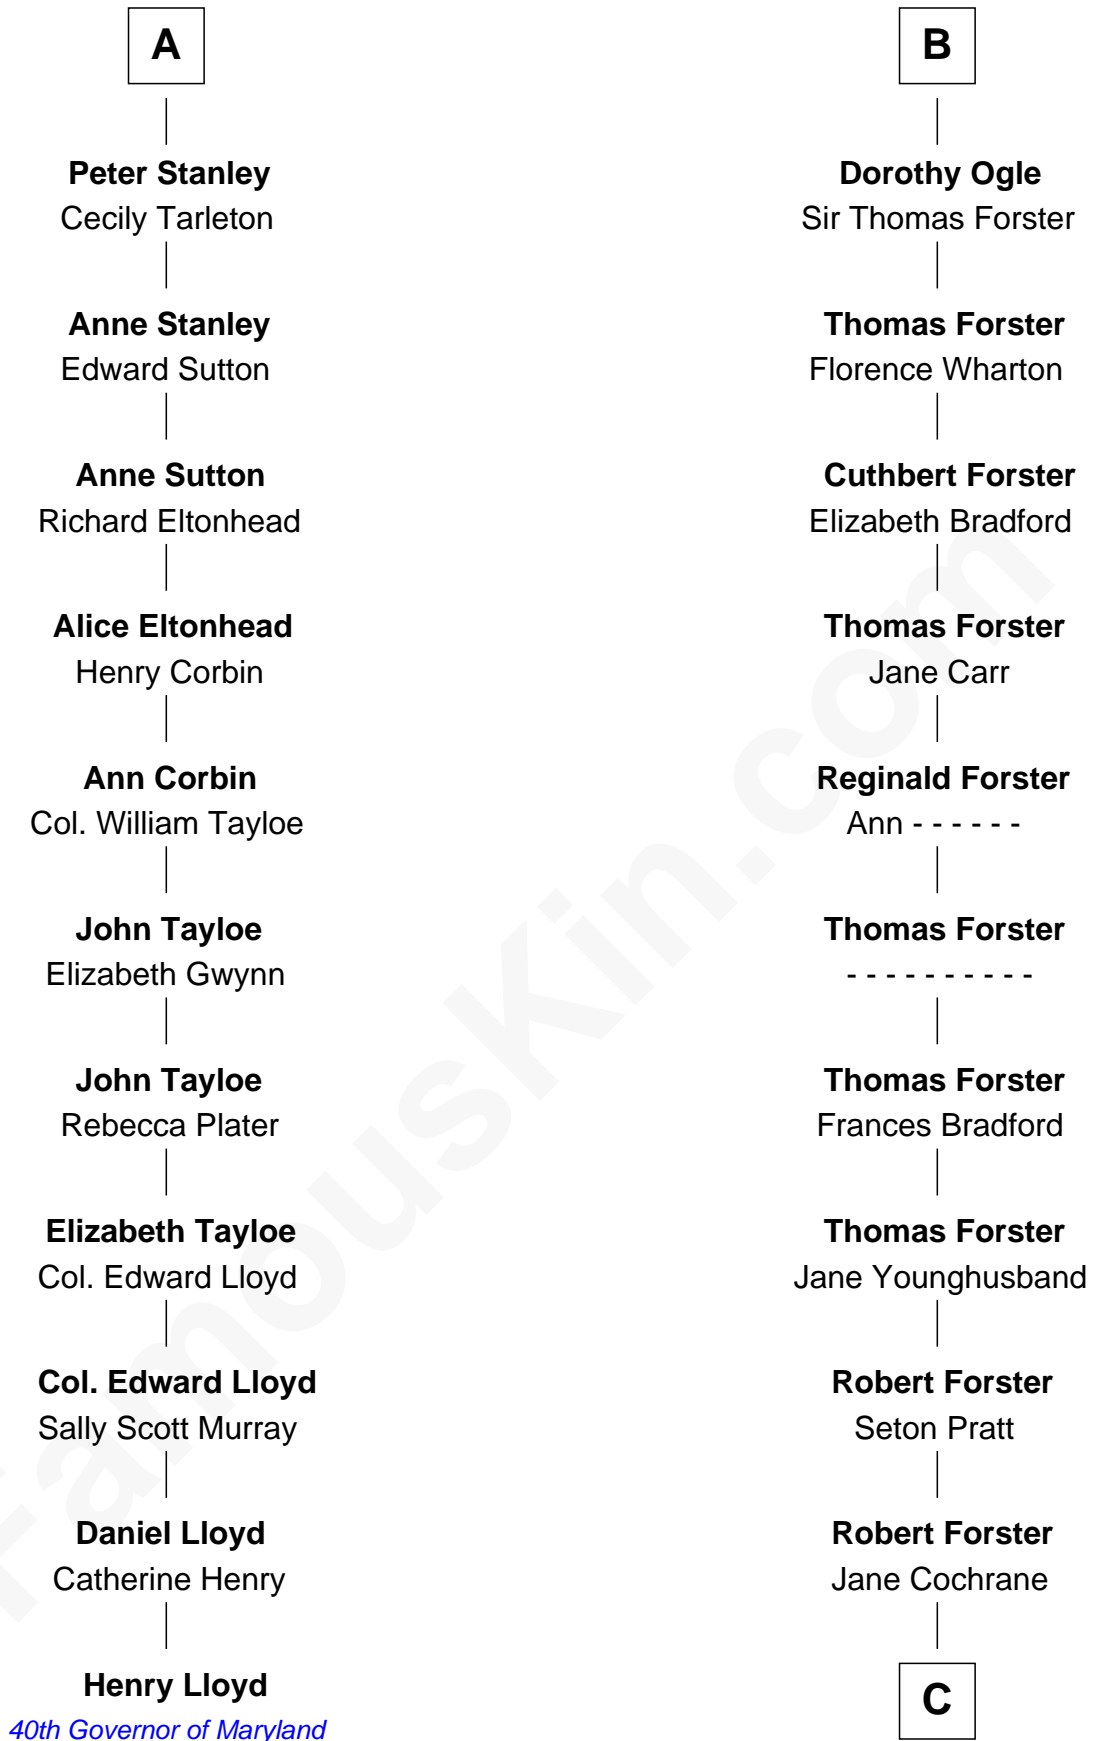

FamousKin.com Relationship Chart of

Henry Lloyd

40th Governor of Maryland

17th cousin 3 times removed of

Brian Forster

TV Actor

Ralph de Stafford

with wife
Katherine de Hastang

Elizabeth Newmarch

William Stanley

Alice Hoghton

Jane de Neville

Sir William Gascoigne

Sir William Stanley

Agnes Grosvenor

Sir William Gascoigne

Margaret Percy

Sir William Stanley

Anne Harington

Margaret Gascoigne

Ralph Ogle

A

B

C