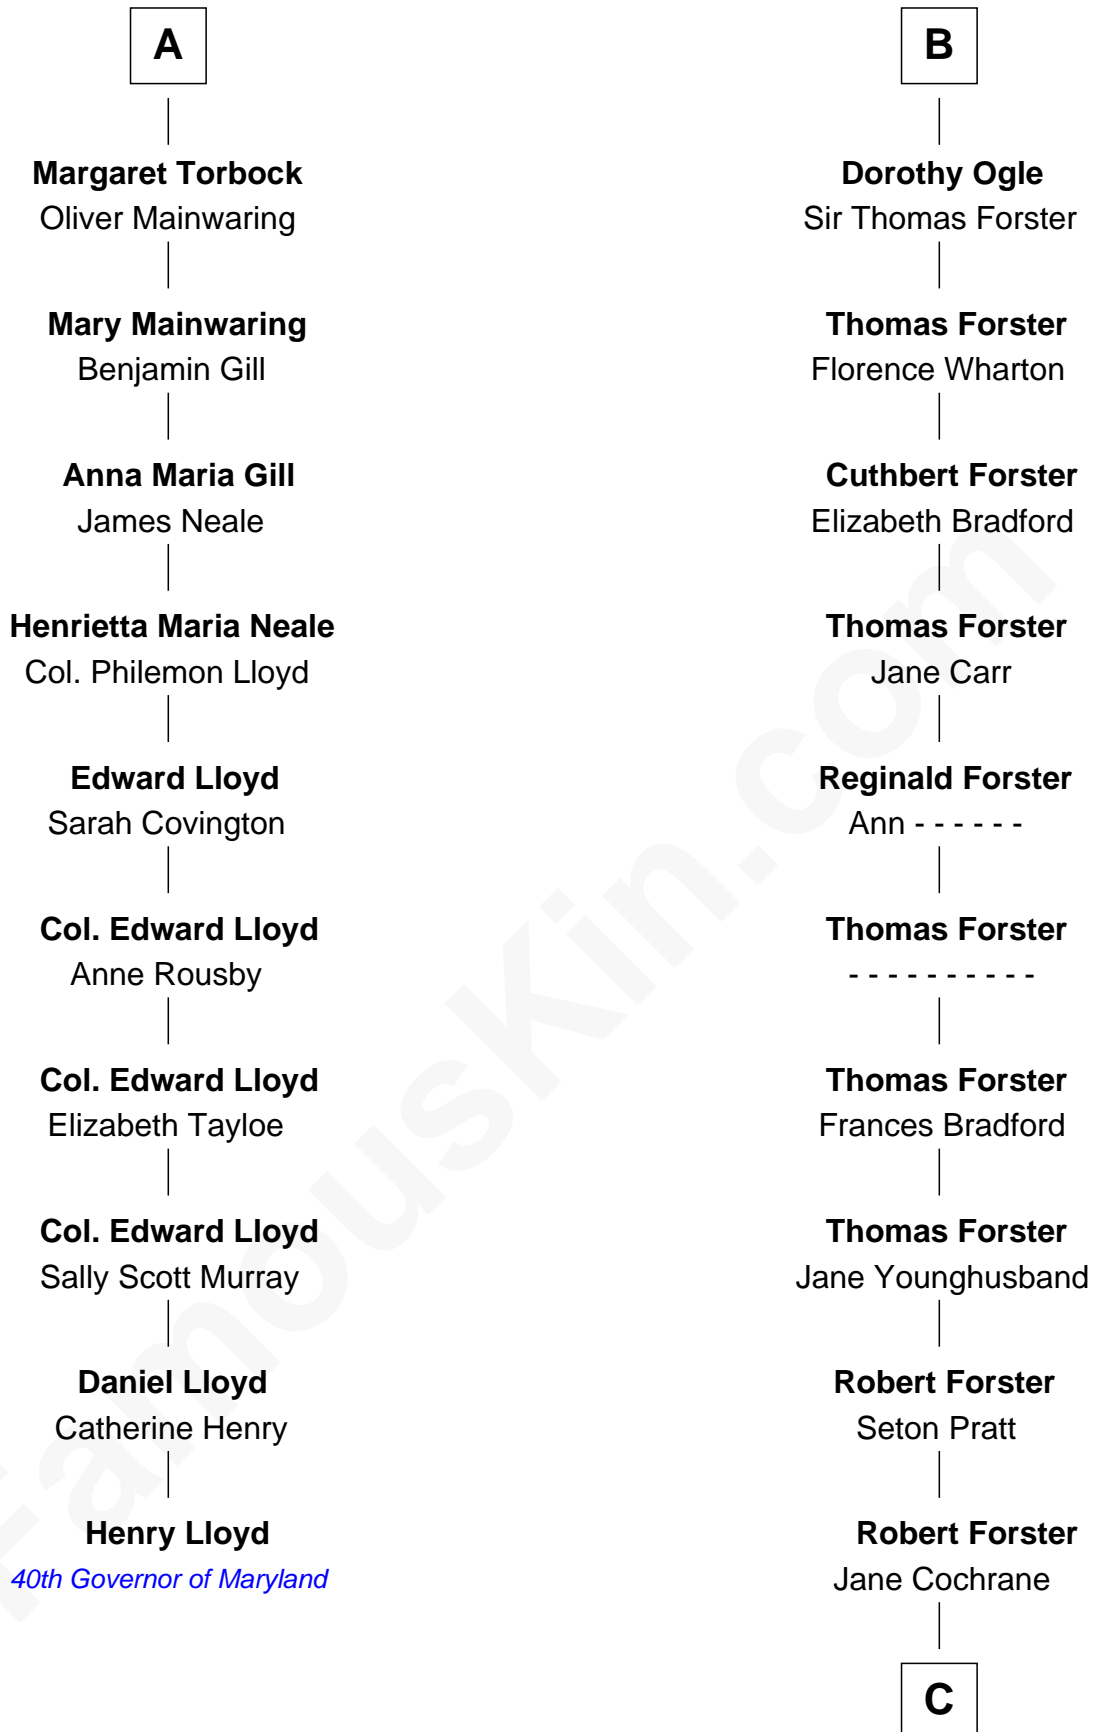

FamousKin.com Relationship Chart of

Henry Lloyd

40th Governor of Maryland

16th cousin 4 times removed of

Brian Forster

TV Actor

C

Lt-Col. Frederic Blanco Forster
Marian Jennette Sophia De Carteret

Frederic Percy Cochrane Forster
Alice Mary Biggs

Peter Cochrane Forster
Jennifer Dickens Downing

Brian Forster
TV Actor

FamousKin.com