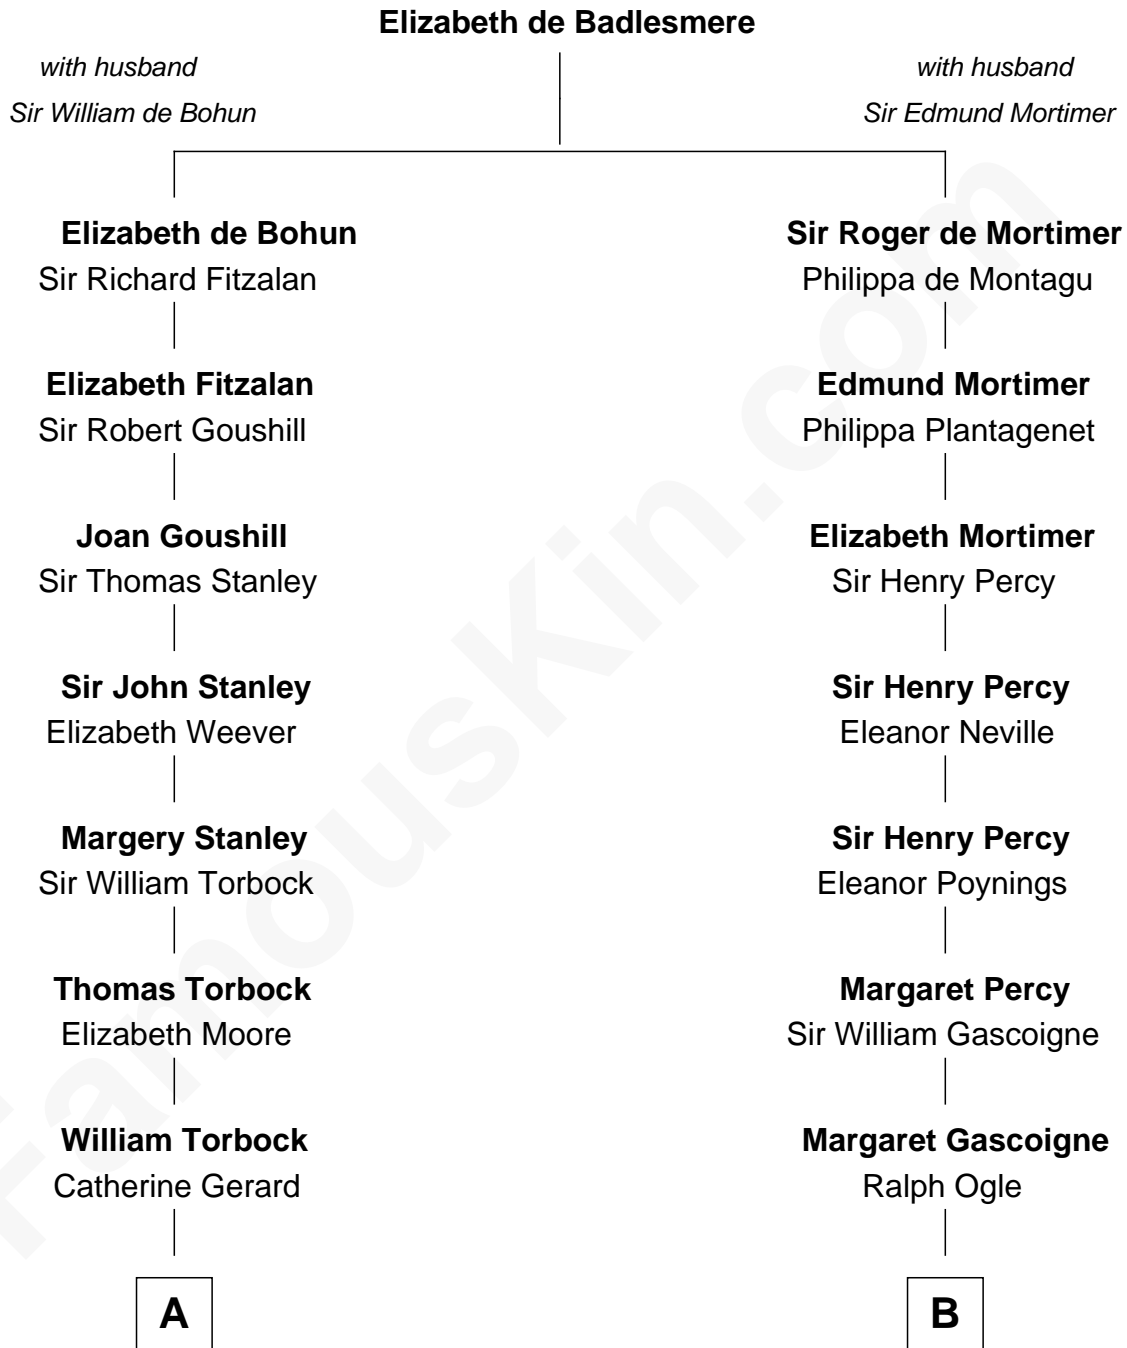

FamousKin.com Relationship Chart of

Henry Lloyd

40th Governor of Maryland

16th cousin 4 times removed of

Brian Forster

TV Actor

C

Lt-Col. Frederic Blanco Forster
Marian Jennette Sophia De Carteret