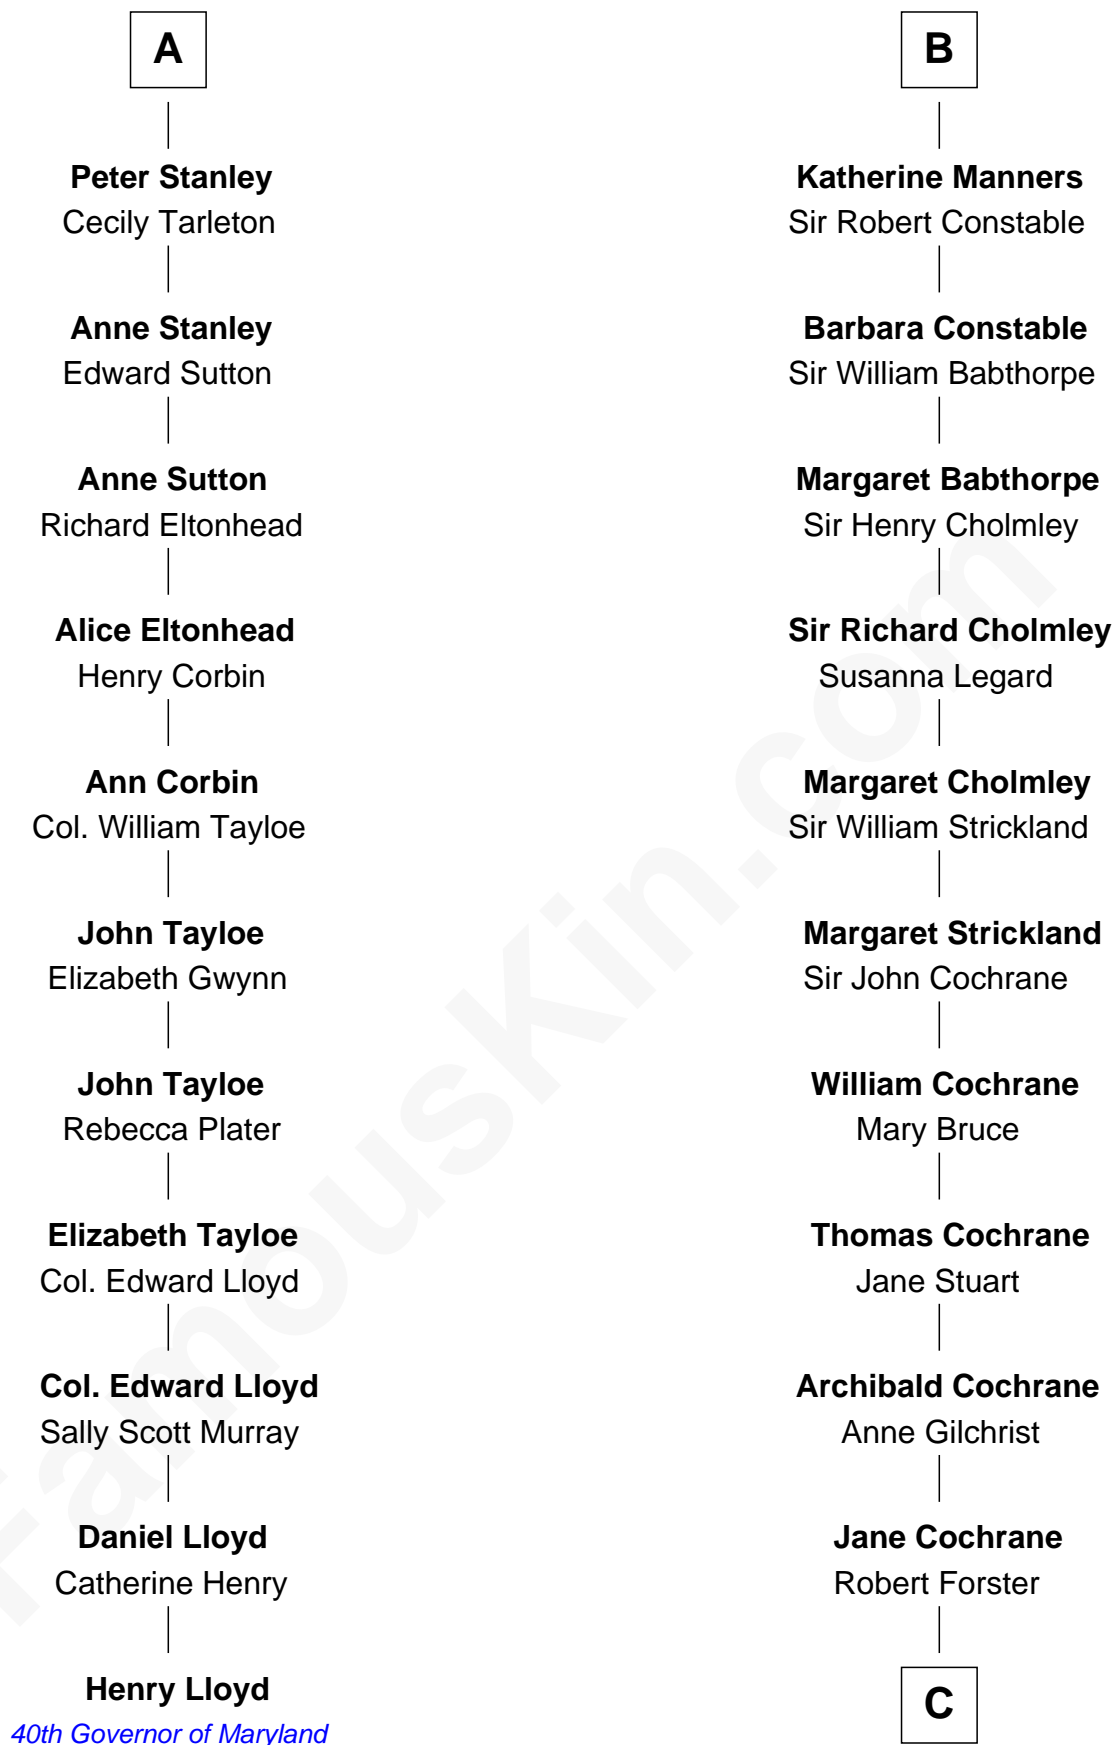

FamousKin.com Relationship Chart of

Henry Lloyd

40th Governor of Maryland

17th cousin 3 times removed of

Brian Forster

TV Actor

Sir Robert de Holland

Maude la Zouche

C

Lt-Col. Frederic Blanco Forster
Marian Jennette Sophia De Carteret

Frederic Percy Cochrane Forster
Alice Mary Biggs

Peter Cochrane Forster
Jennifer Dickens Downing

Brian Forster
TV Actor

FamousKin.com