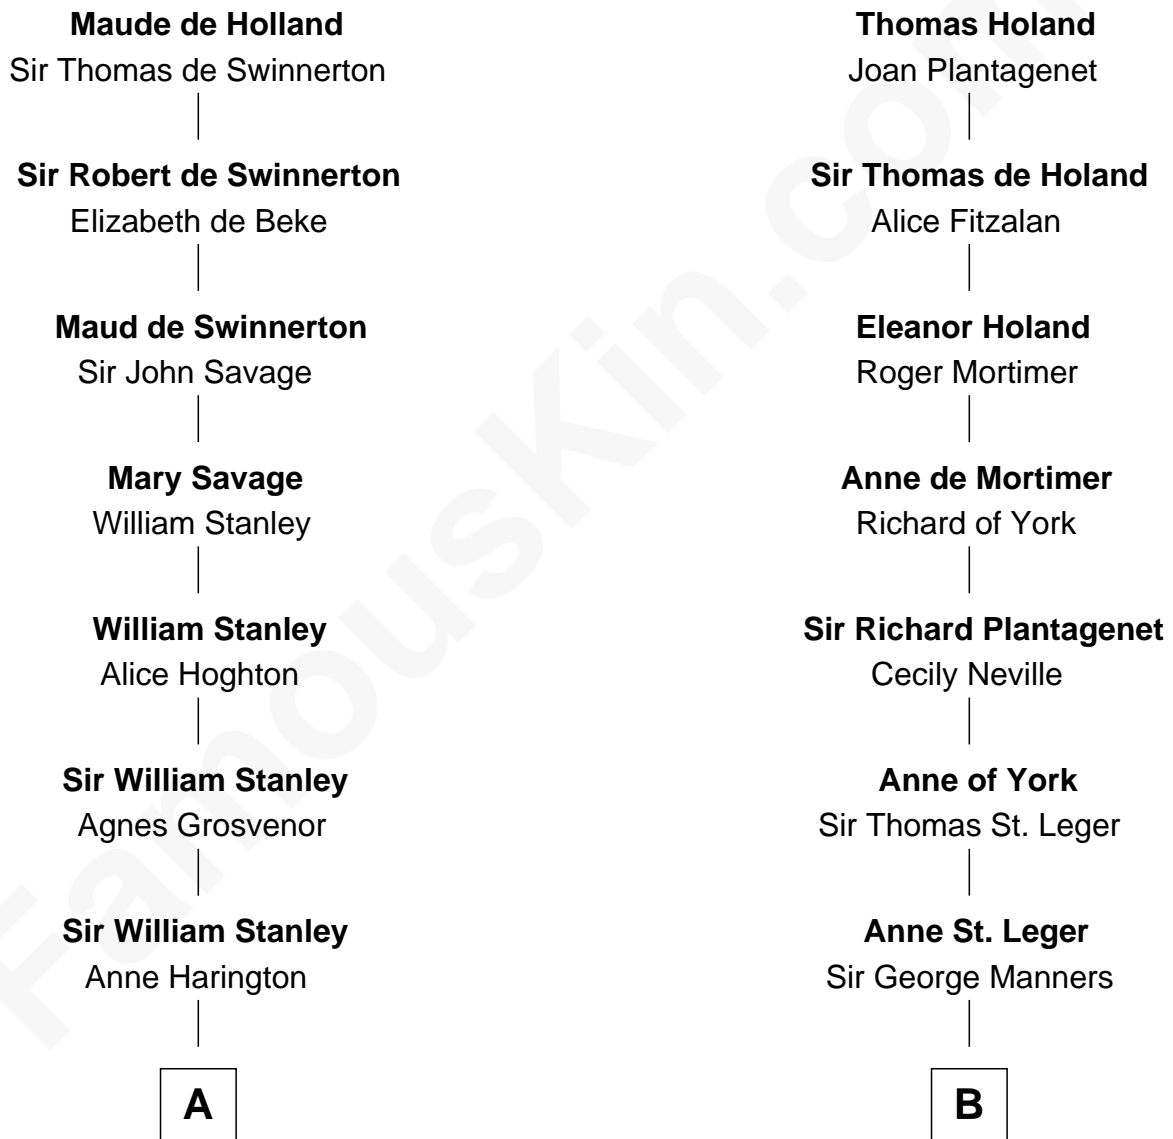

FamousKin.com Relationship Chart of

Henry Lloyd

40th Governor of Maryland

17th cousin 3 times removed of

Brian Forster

TV Actor

Sir Robert de Holland

Maude la Zouche

C

Lt-Col. Frederic Blanco Forster
Marian Jennette Sophia De Carteret

Frederic Percy Cochrane Forster
Alice Mary Biggs

Peter Cochrane Forster
Jennifer Dickens Downing

Brian Forster
TV Actor

FamousKin.com