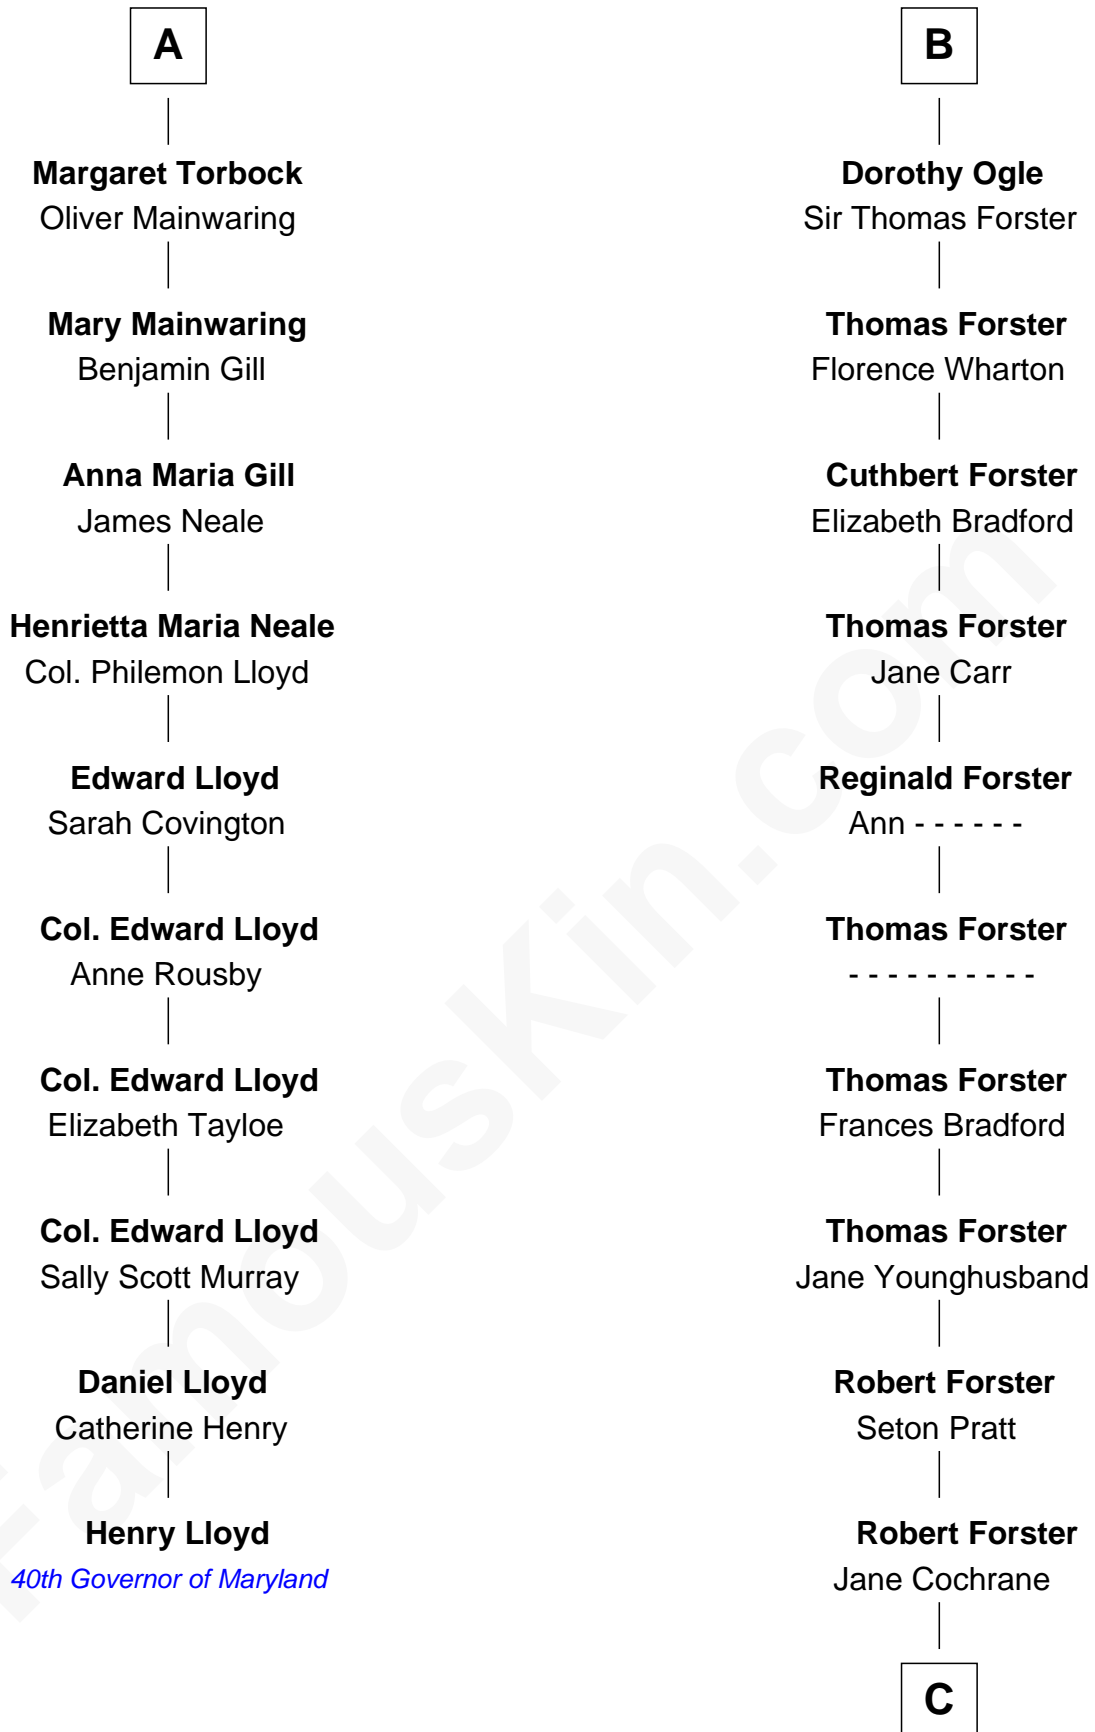

# FamousKin.com Relationship Chart of

**Henry Lloyd**

*40th Governor of Maryland*

16th cousin 3 times removed of

**Peter Forster**

*TV and Movie Actor*

C

**Lt-Col. Frederic Blanco Forster**  
Marian Jennette Sophia De Carteret

**Frederic Percy Cochrane Forster**  
Alice Mary Biggs

**Peter Forster**  
*TV and Movie Actor*

FamousKin.com