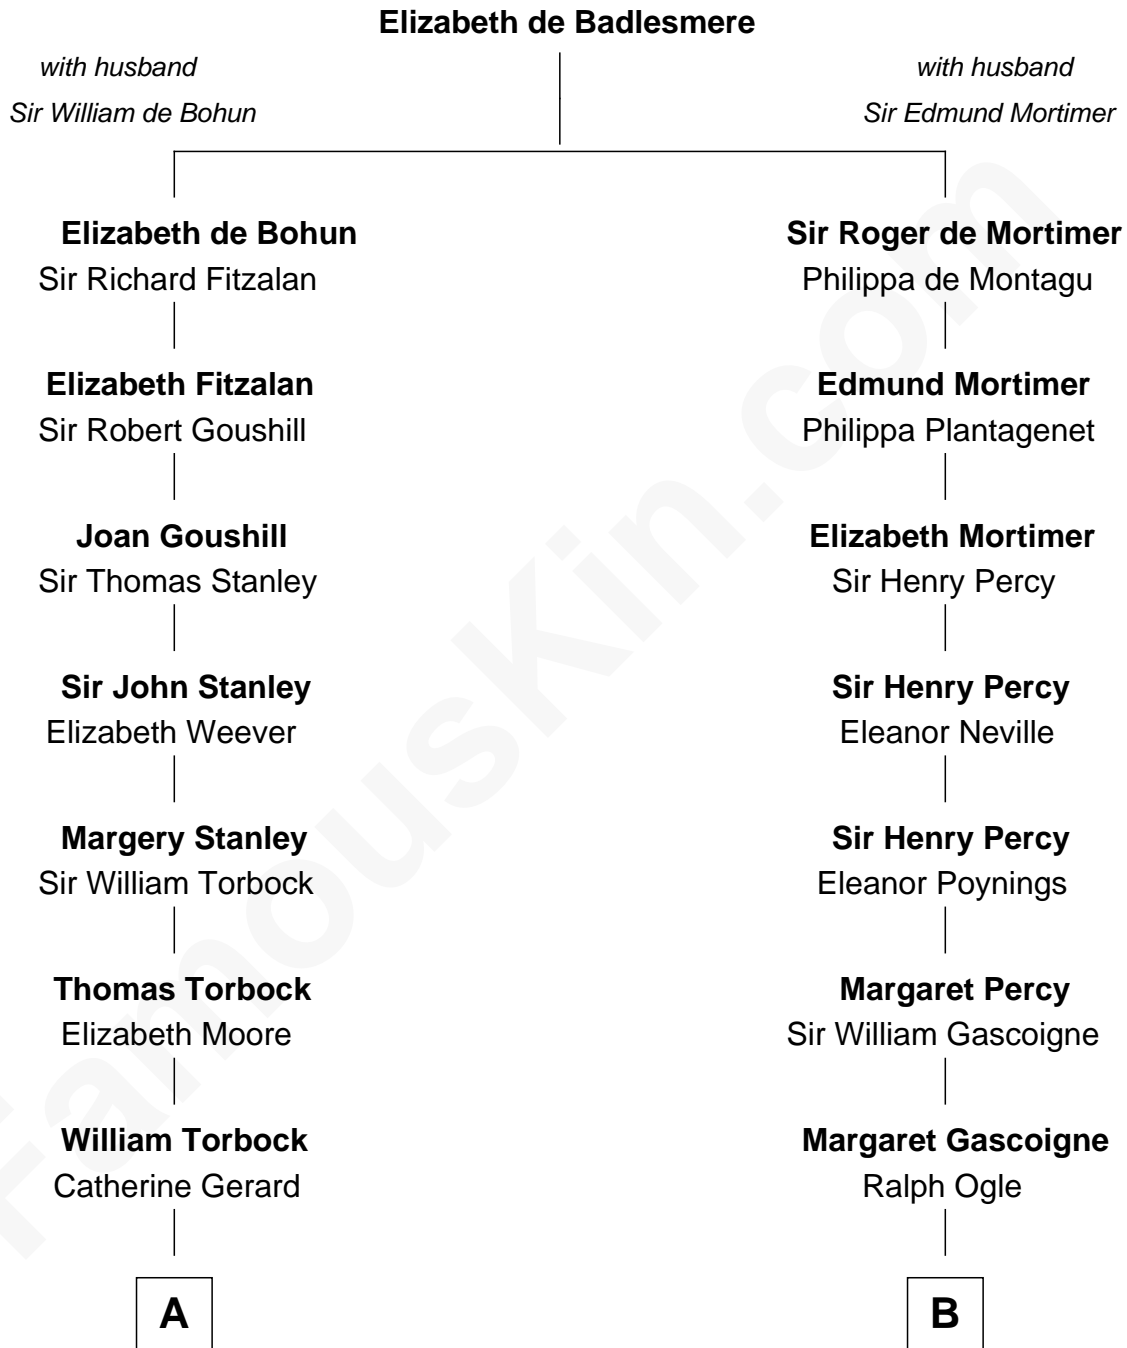

# FamousKin.com Relationship Chart of

**Henry Lloyd**

*40th Governor of Maryland*

16th cousin 3 times removed of

**Peter Forster**

*TV and Movie Actor*

C

**Lt-Col. Frederic Blanco Forster**  
Marian Jennette Sophia De Carteret

**Frederic Percy Cochrane Forster**  
Alice Mary Biggs

**Peter Forster**  
*TV and Movie Actor*

FamousKin.com