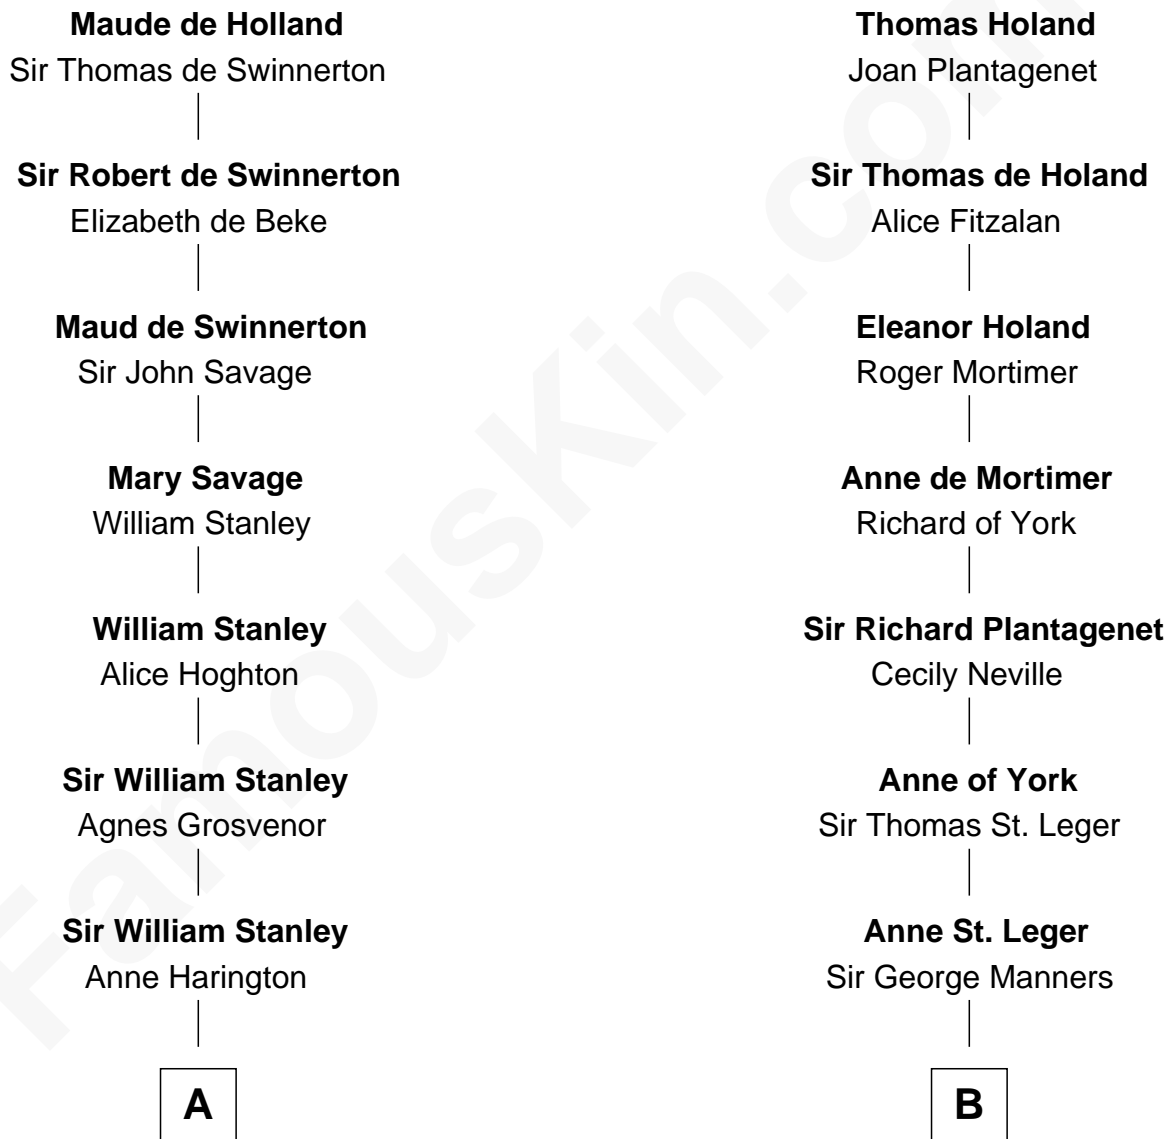

## Relationship Chart of

### Henry Lloyd

40th Governor of Maryland

17th cousin 2 times removed of

**Peter Forster**

TV and Movie Actor

**Sir Robert de Holland**

Maude la Zouche

C

**Lt-Col. Frederic Blanco Forster**  
Marian Jennette Sophia De Carteret

**Frederic Percy Cochrane Forster**  
Alice Mary Biggs

**Peter Forster**  
*TV and Movie Actor*

FamousKin.com