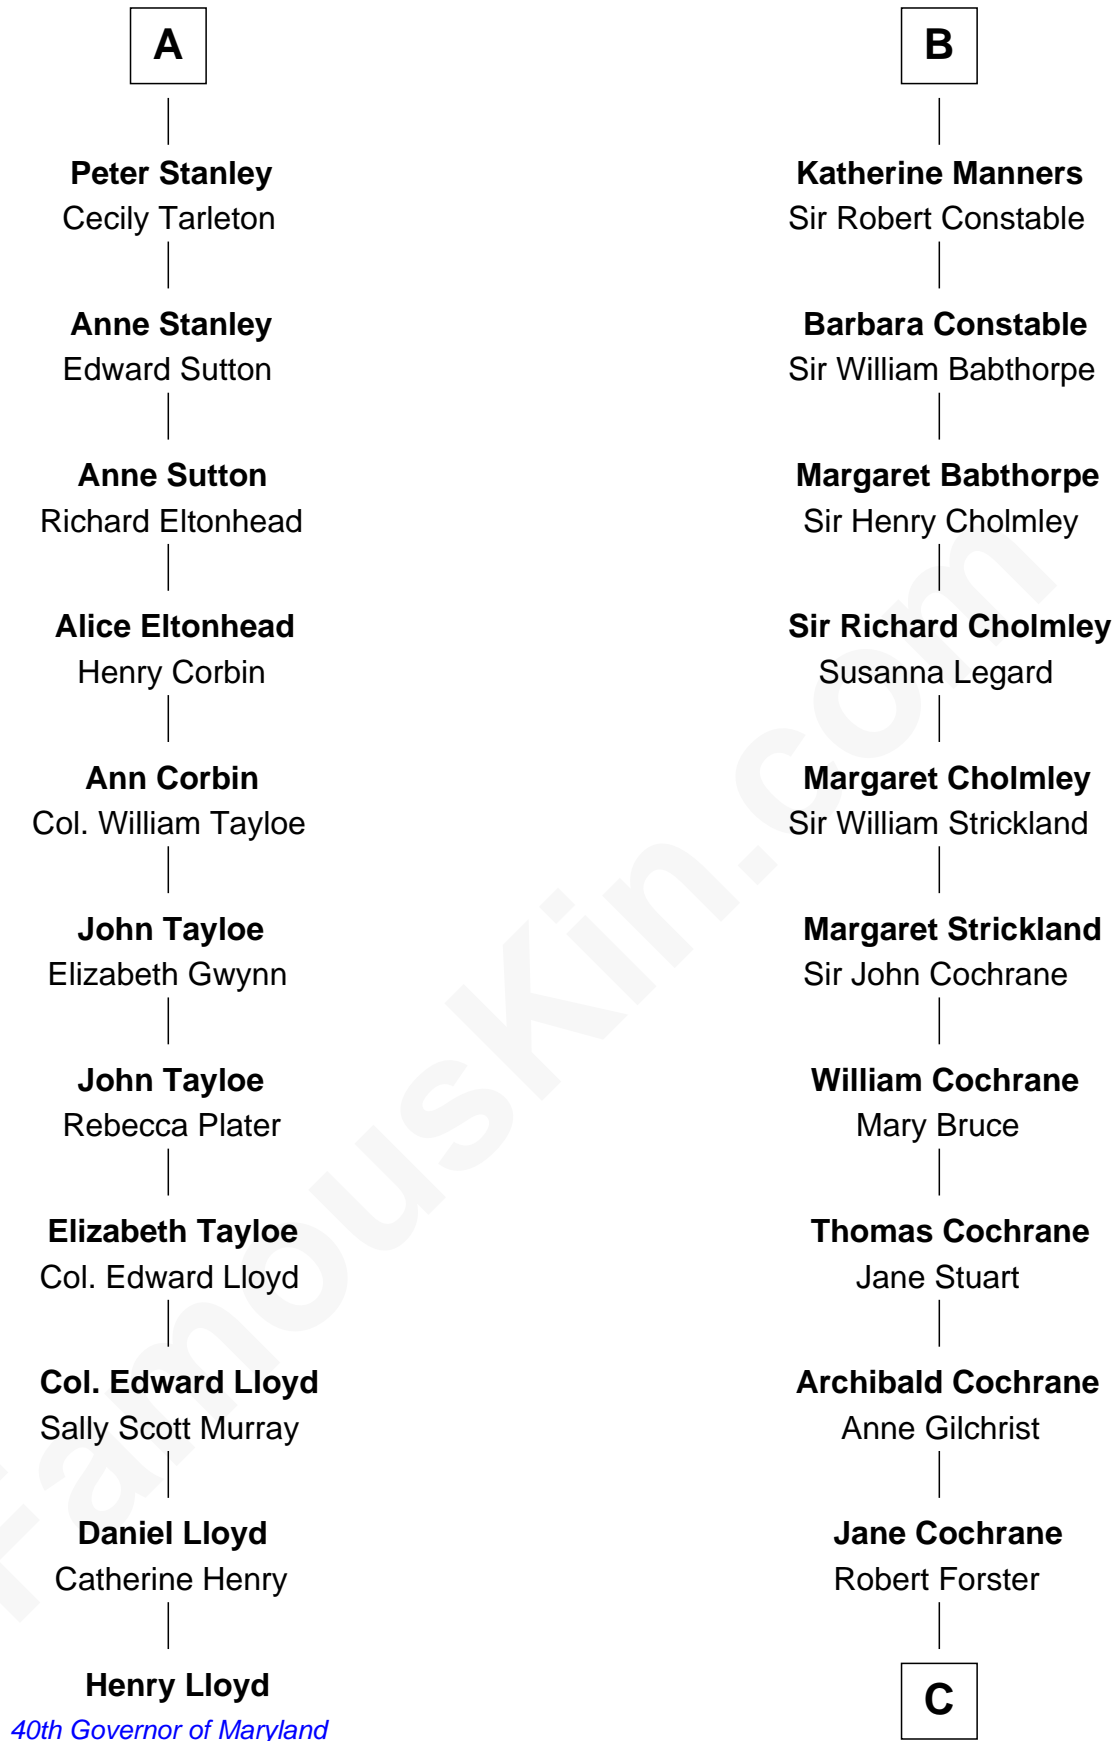

## Relationship Chart of

### Henry Lloyd

40th Governor of Maryland

17th cousin 2 times removed of

**Peter Forster**

TV and Movie Actor

**Sir Robert de Holland**

Maude la Zouche

C

**Lt-Col. Frederic Blanco Forster**  
Marian Jennette Sophia De Carteret

**Frederic Percy Cochrane Forster**  
Alice Mary Biggs

**Peter Forster**  
*TV and Movie Actor*

FamousKin.com