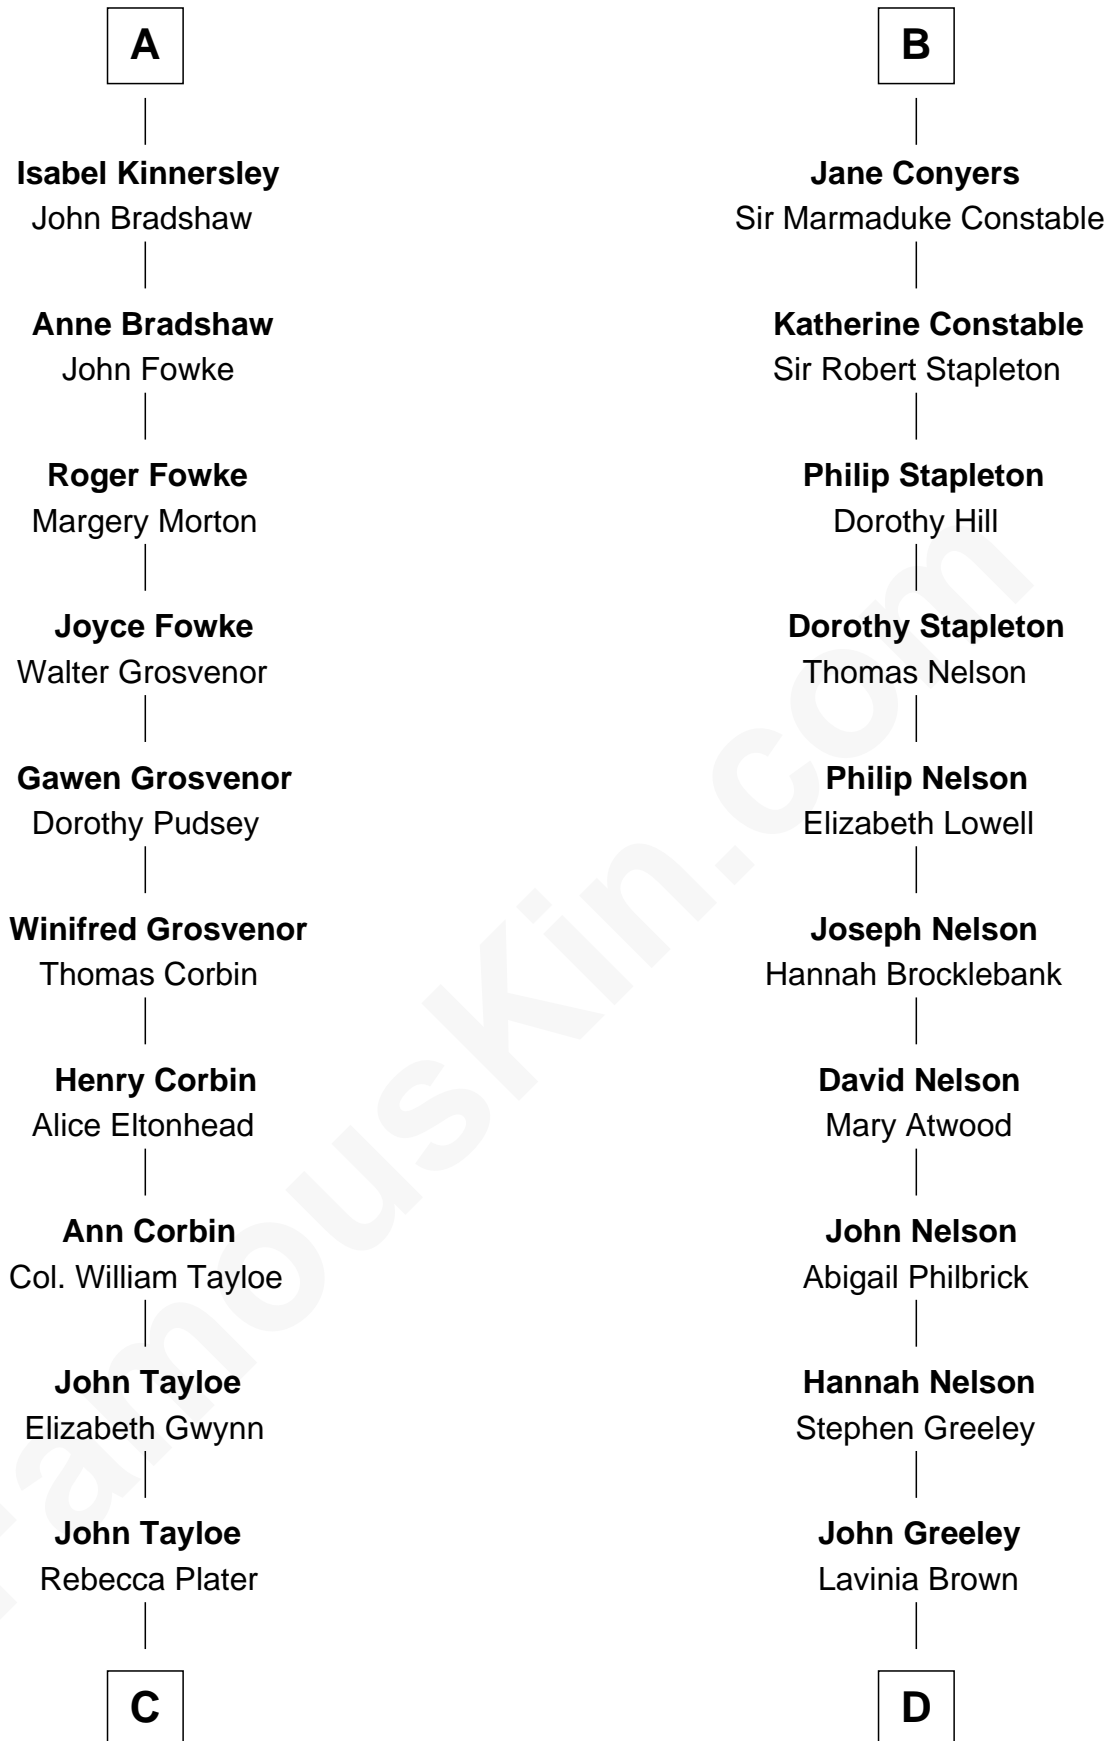

FamousKin.com

Relationship Chart of

Henry Lloyd

40th Governor of Maryland

20th cousin 1 time removed of

Margot Kidder

TV and Movie Actress

Sir William de Ros
Margery de Badlesmere

C

Elizabeth Tayloe
Col. Edward Lloyd

Col. Edward Lloyd
Sally Scott Murray

Daniel Lloyd
Catherine Henry

Henry Lloyd
40th Governor of Maryland

D

Justus Greeley
Margaret Rideout

Margaret Q. Greeley
Dr. David Powell