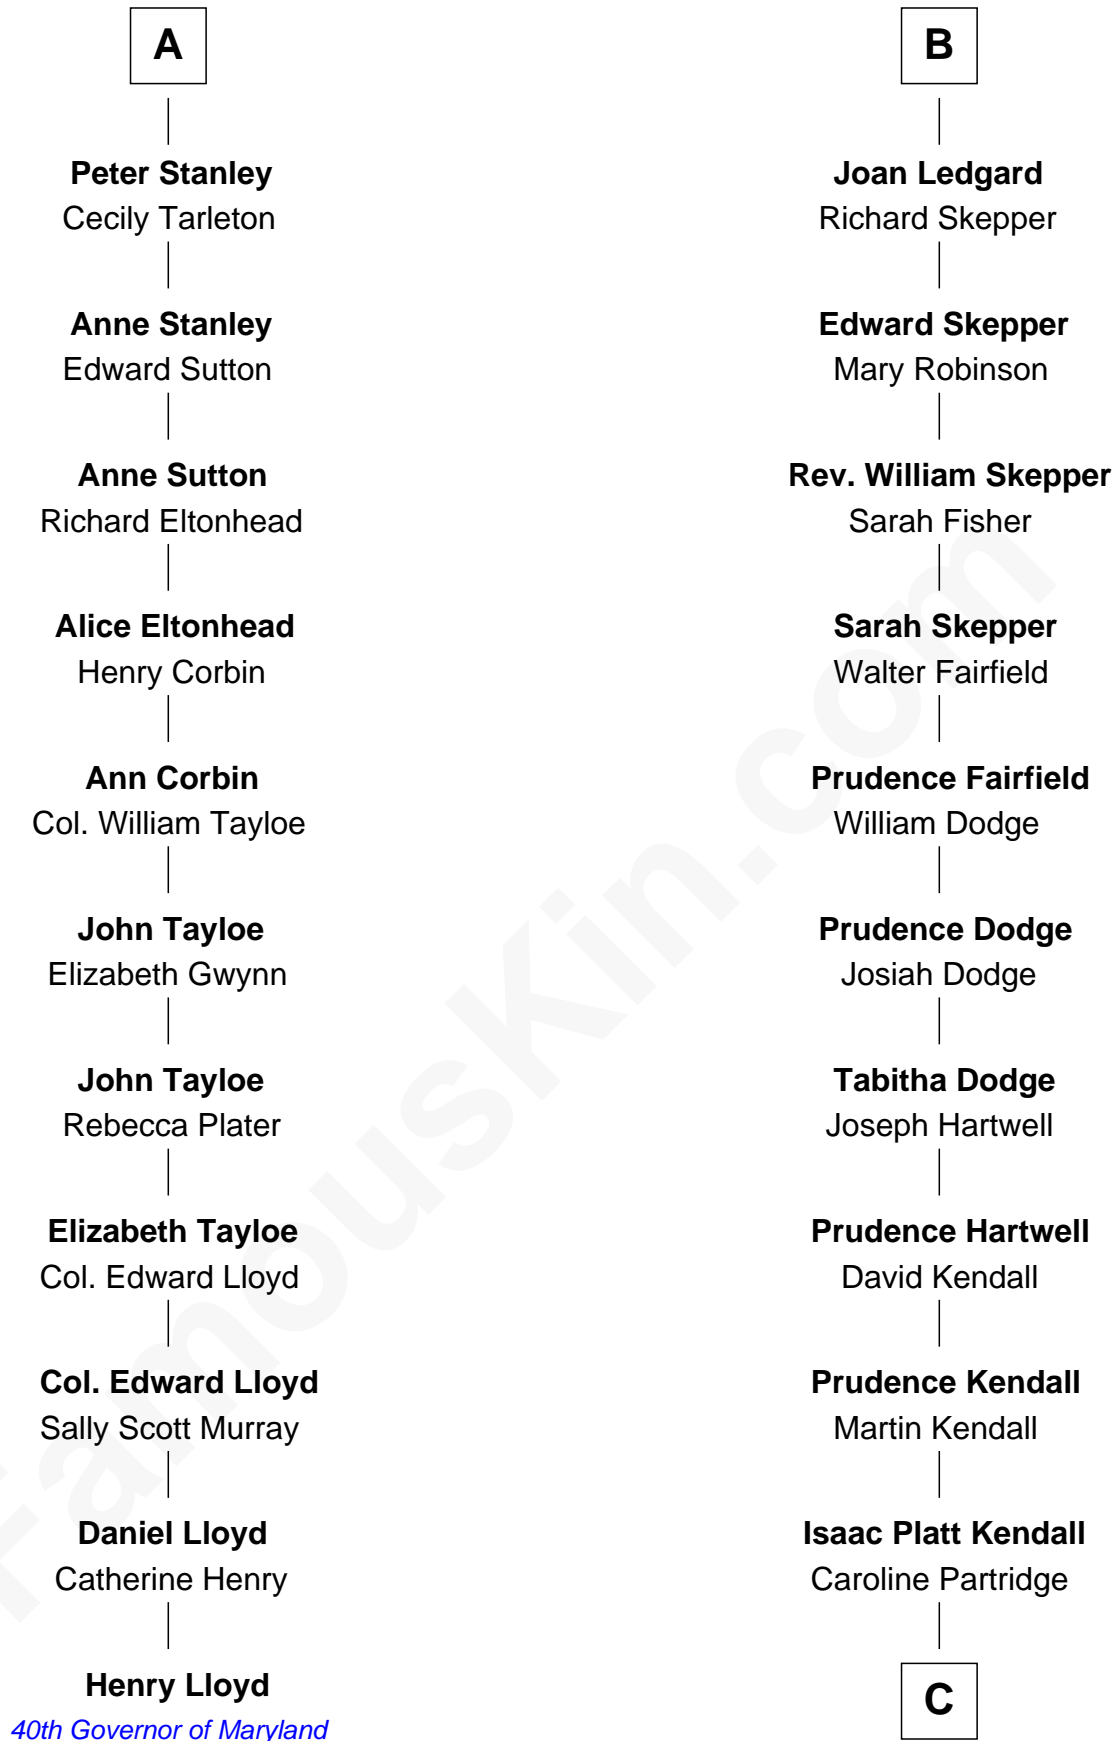

FamousKin.com

Relationship Chart of

Henry Lloyd

40th Governor of Maryland

17th cousin 3 times removed of

Margot Kidder

TV and Movie Actress

C

—
Louise Kendall

Willard Kidder

—
Sidney Jesse Kidder

Margaret Powell

—
Kendall Kidder

Jocelyn Mary Wilson

—
Margot Kidder

TV and Movie Actress