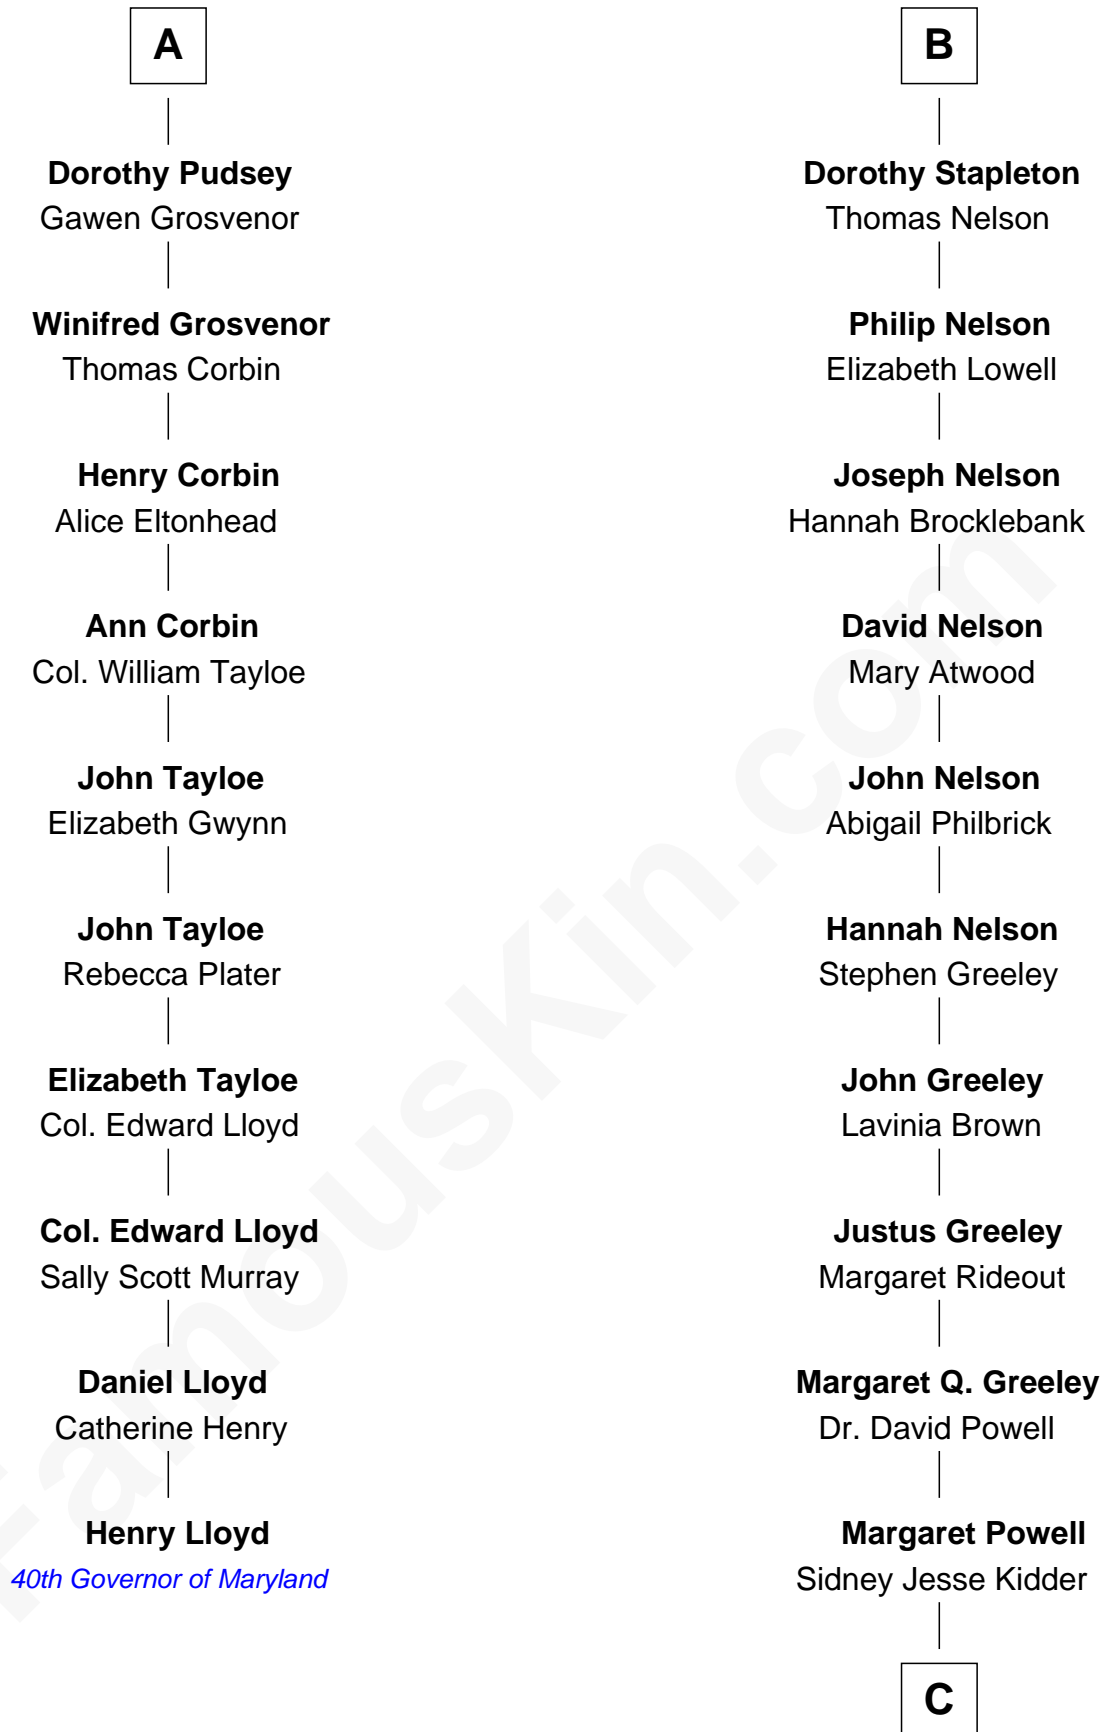

# FamousKin.com Relationship Chart of Henry Lloyd

40th Governor of Maryland

16th cousin 2 times removed of

**Margot Kidder**

TV and Movie Actress

**C**

**Kendall Kidder**  
Jocelyn Mary Wilson

**Margot Kidder**  
*TV and Movie Actress*

FamousKin.com