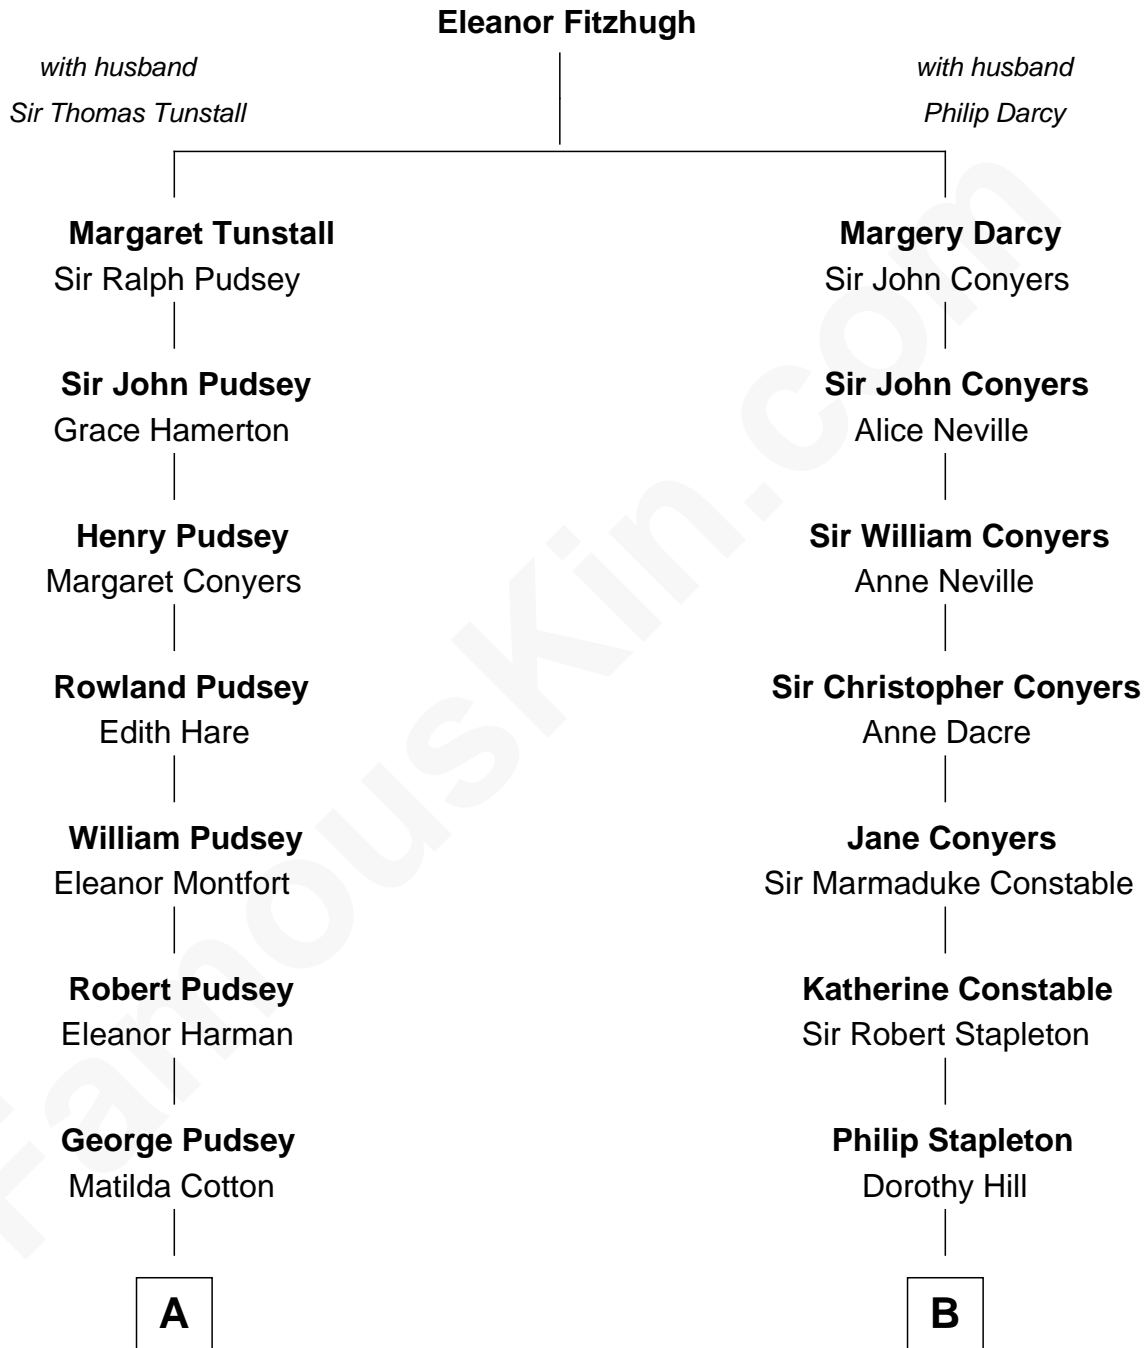

# FamousKin.com Relationship Chart of Henry Lloyd

40th Governor of Maryland

16th cousin 2 times removed of

**Margot Kidder**

TV and Movie Actress

**C**

**Kendall Kidder**  
Jocelyn Mary Wilson

**Margot Kidder**  
*TV and Movie Actress*

FamousKin.com