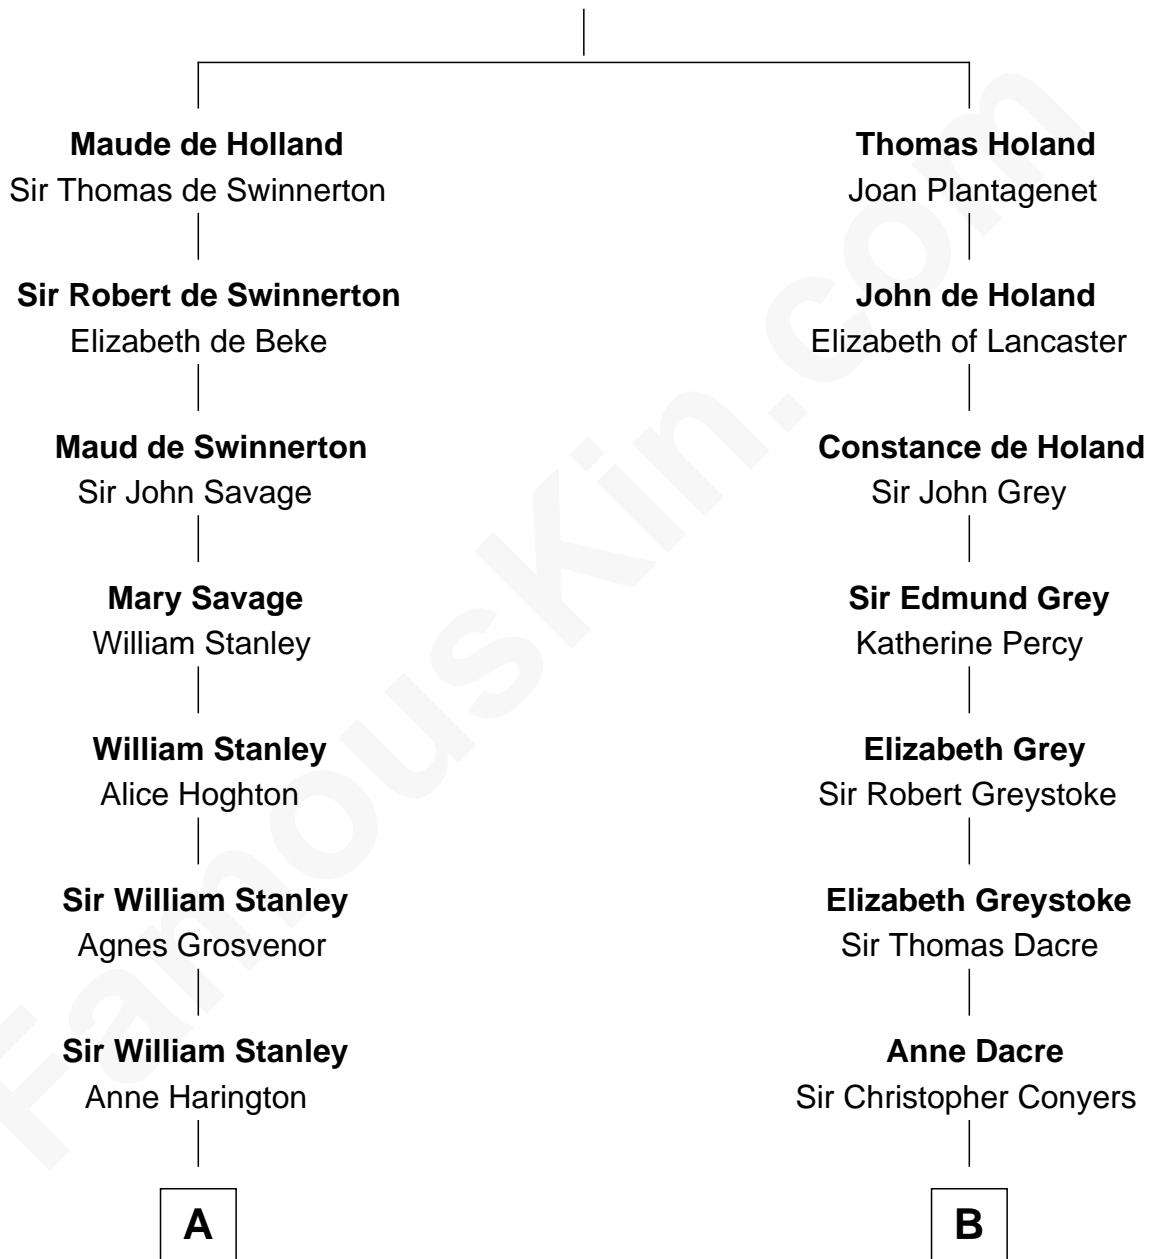

## Relationship Chart of

### Henry Lloyd

40th Governor of Maryland

17th cousin 4 times removed of

**Margot Kidder**

TV and Movie Actress

**Sir Robert de Holland**

Maude la Zouche

**C**

**Justus Greeley**  
Margaret Rideout

**Margaret Q. Greeley**  
Dr. David Powell

**Margaret Powell**  
Sidney Jesse Kidder

**Kendall Kidder**  
Jocelyn Mary Wilson

**Margot Kidder**  
*TV and Movie Actress*