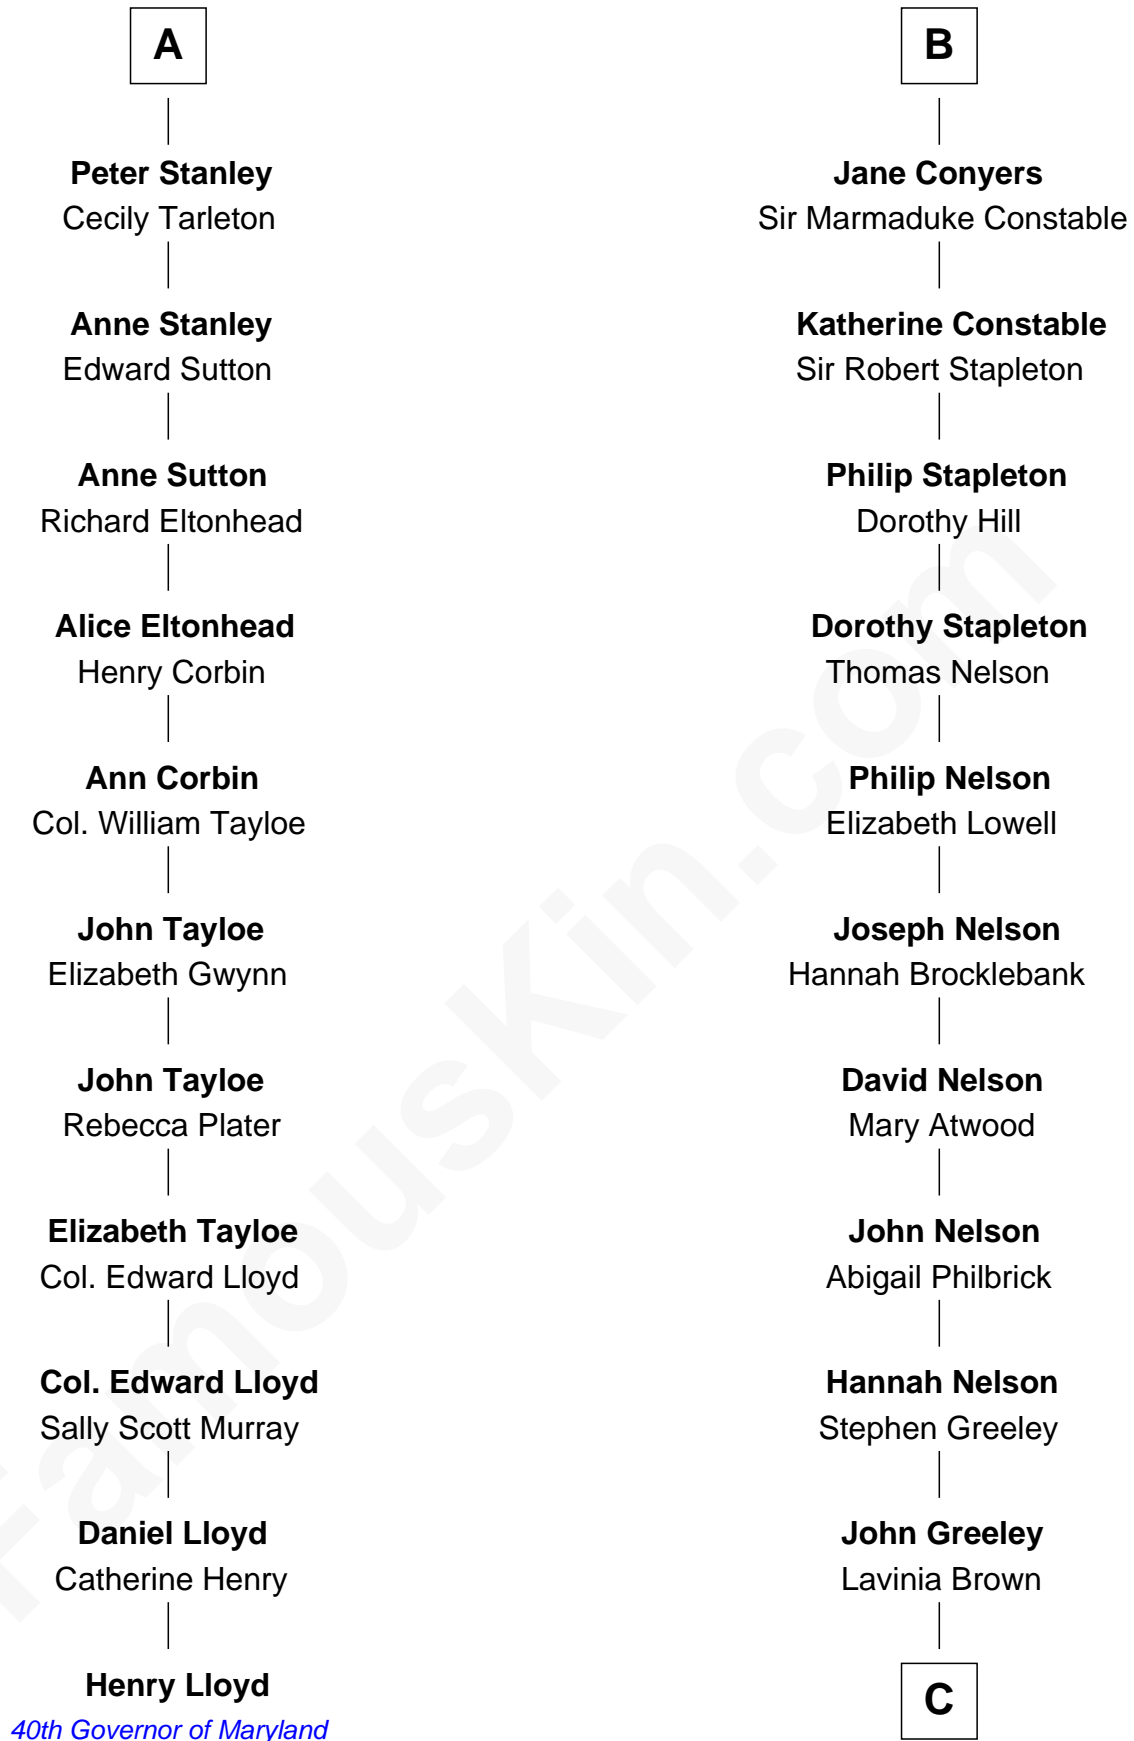

## Relationship Chart of

### Henry Lloyd

40th Governor of Maryland

17th cousin 4 times removed of

**Margot Kidder**

TV and Movie Actress

**Sir Robert de Holland**

Maude la Zouche

**C**

**Justus Greeley**  
Margaret Rideout

**Margaret Q. Greeley**  
Dr. David Powell

**Margaret Powell**  
Sidney Jesse Kidder

**Kendall Kidder**  
Jocelyn Mary Wilson

**Margot Kidder**  
*TV and Movie Actress*