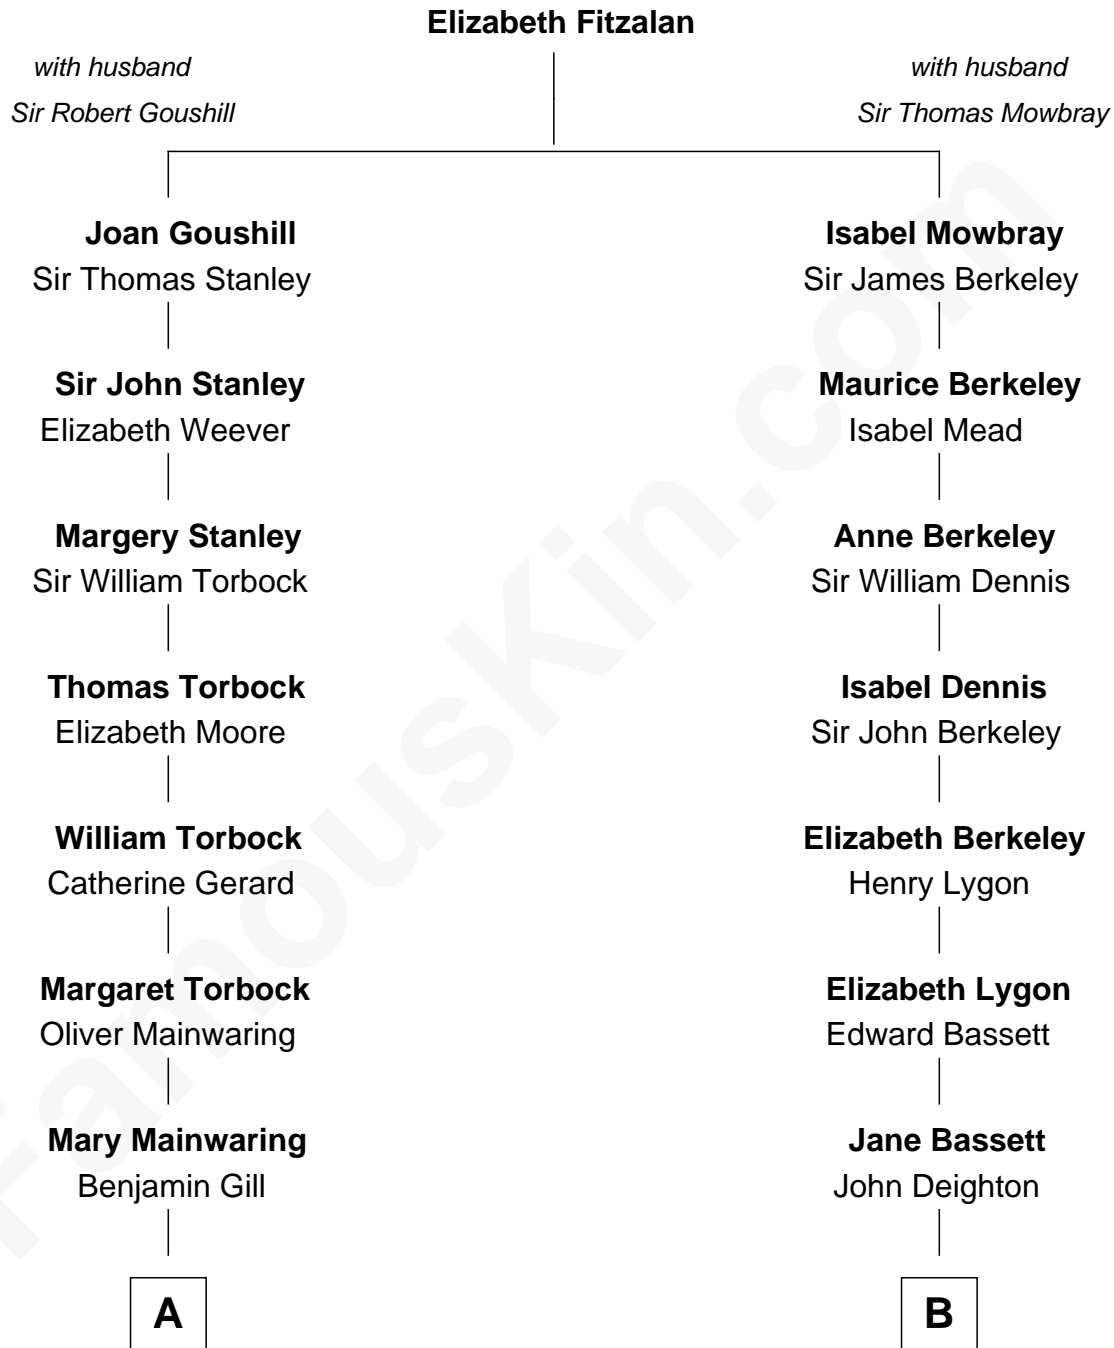

FamousKin.com

Relationship Chart of

Henry Lloyd

40th Governor of Maryland

14th cousin 4 times removed of

Margot Kidder

TV and Movie Actress

C