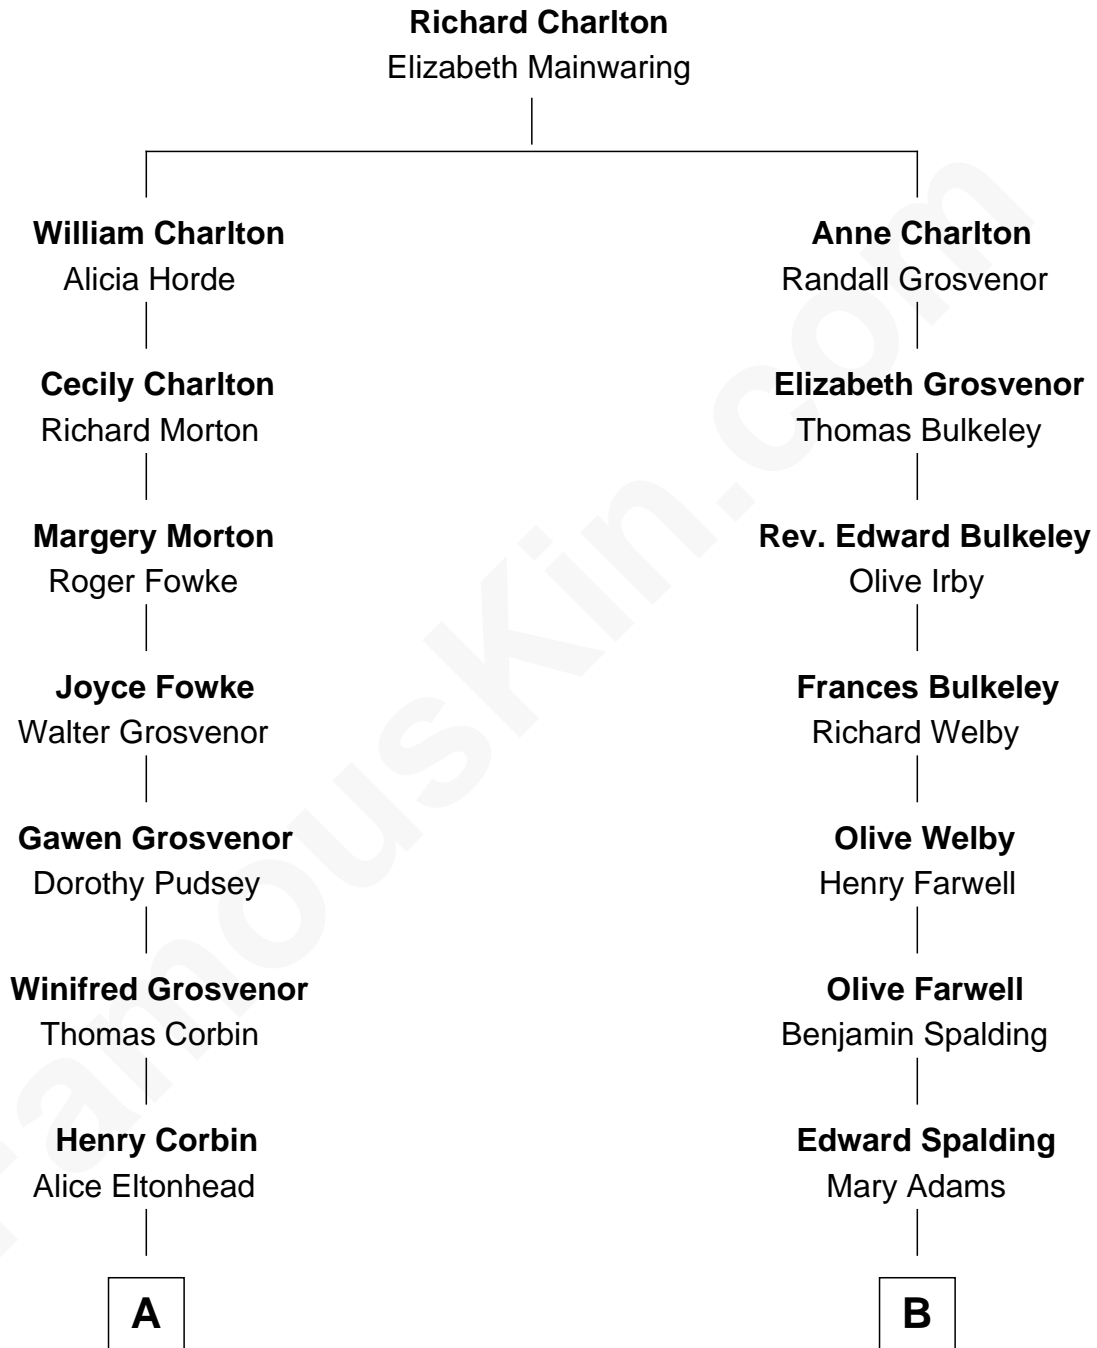

FamousKin.com Relationship Chart of

Henry Lloyd

40th Governor of Maryland

13th cousin of

Katharine Hepburn

Movie Actress

A

Ann Corbin
Col. William Tayloe

John Tayloe
Elizabeth Gwynn

John Tayloe
Rebecca Plater

Elizabeth Tayloe
Col. Edward Lloyd

Col. Edward Lloyd
Sally Scott Murray

Daniel Lloyd
Catherine Henry

Henry Lloyd
40th Governor of Maryland

B

Ephraim Spalding
Abigail Bullard