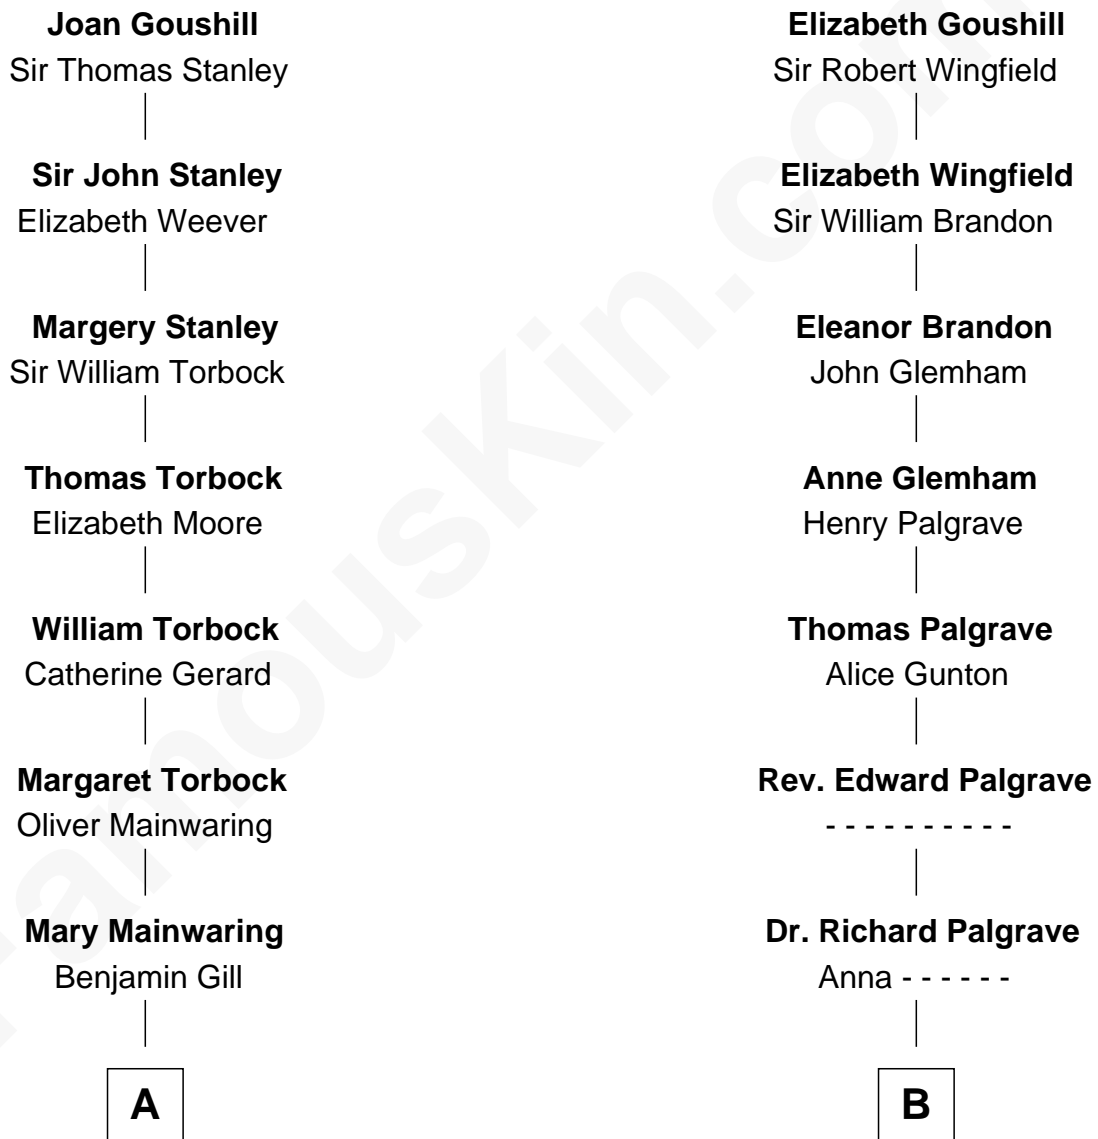

Sir Robert Goushill

Elizabeth Fitzalan