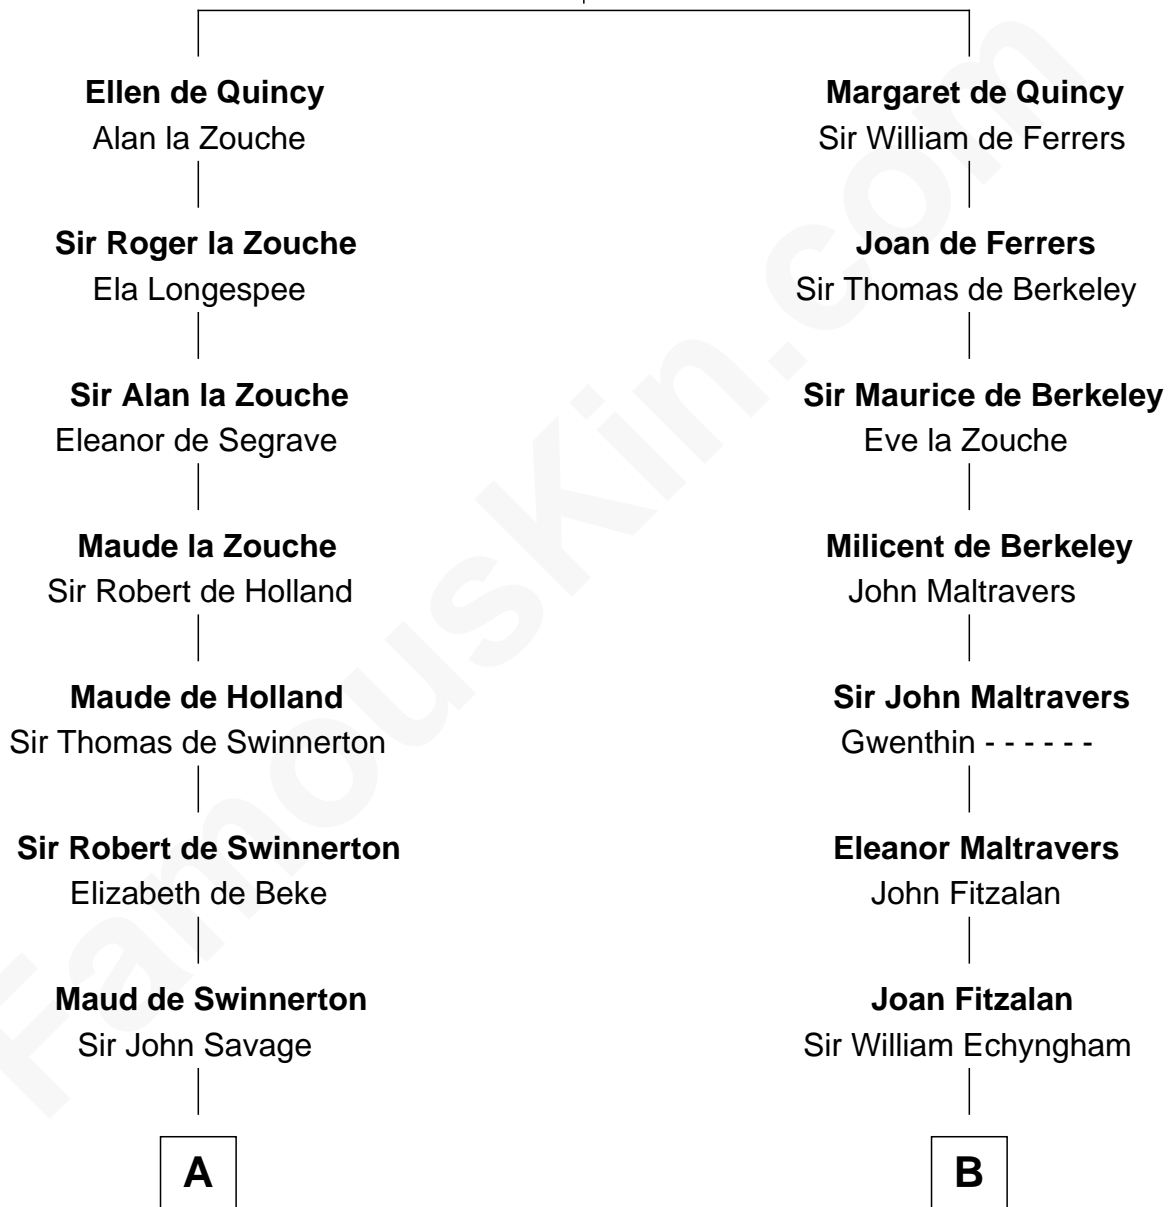

FamousKin.com

Relationship Chart of

Henry Lloyd

40th Governor of Maryland

19th cousin 2 times removed of

Samuel Cony

31st Governor of Maine

Sir Roger de Quincy
Helen of Galloway

C

John Tayloe
Rebecca Plater

Elizabeth Tayloe
Col. Edward Lloyd

Col. Edward Lloyd
Sally Scott Murray

Daniel Lloyd
Catherine Henry

Henry Lloyd
40th Governor of Maryland

D

Samuel Coney
Susanna Johnson

Samuel Coney
Susan Bowdoin Coney

Samuel Coney
31st Governor of Maine

FamousKin.com