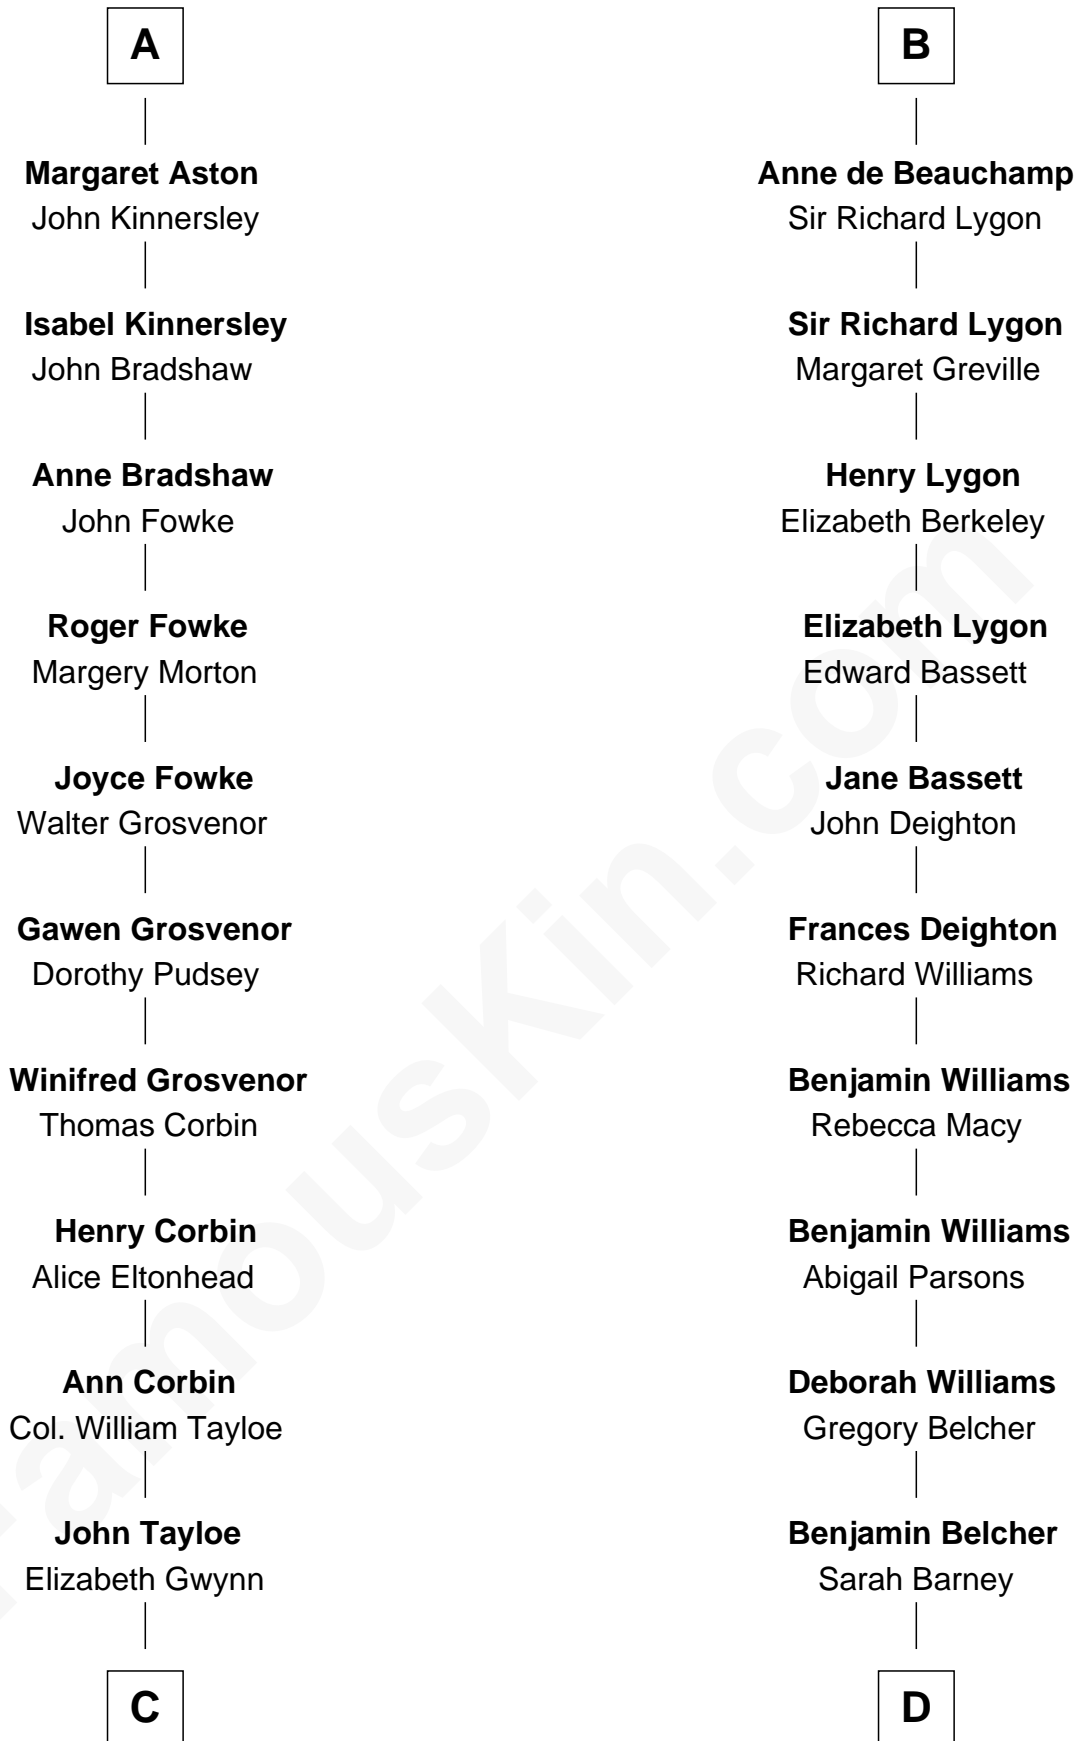

FamousKin.com

Relationship Chart of

Henry Lloyd

40th Governor of Maryland

20th cousin 1 time removed of

General Douglas MacArthur

U.S. Army - World War II

C

John Tayloe
Rebecca Plater

Elizabeth Tayloe
Col. Edward Lloyd

Col. Edward Lloyd
Sally Scott Murray

Daniel Lloyd
Catherine Henry

Henry Lloyd
40th Governor of Maryland

D

Benjamin Barney Belcher
Olive - - - - -