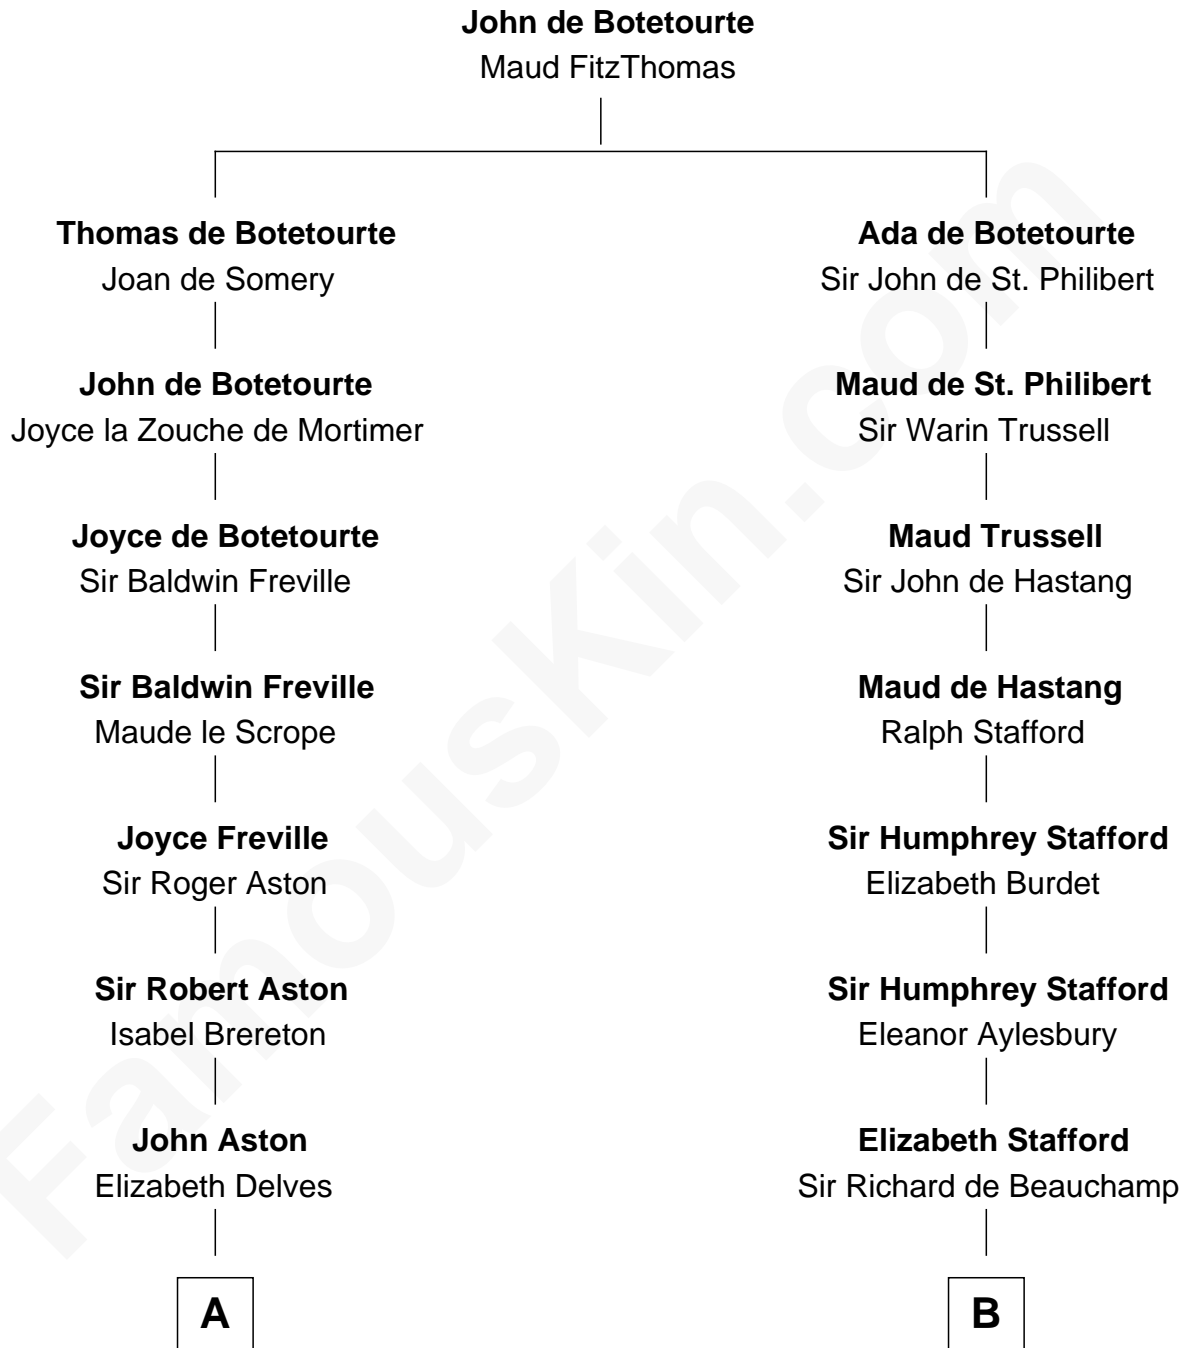

FamousKin.com

Relationship Chart of

Henry Lloyd

40th Governor of Maryland

20th cousin 1 time removed of

General Douglas MacArthur

U.S. Army - World War II

C

John Tayloe
Rebecca Plater

Elizabeth Tayloe
Col. Edward Lloyd

Col. Edward Lloyd
Sally Scott Murray

Daniel Lloyd
Catherine Henry

Henry Lloyd
40th Governor of Maryland

D

Benjamin Barney Belcher
Olive - - - - -