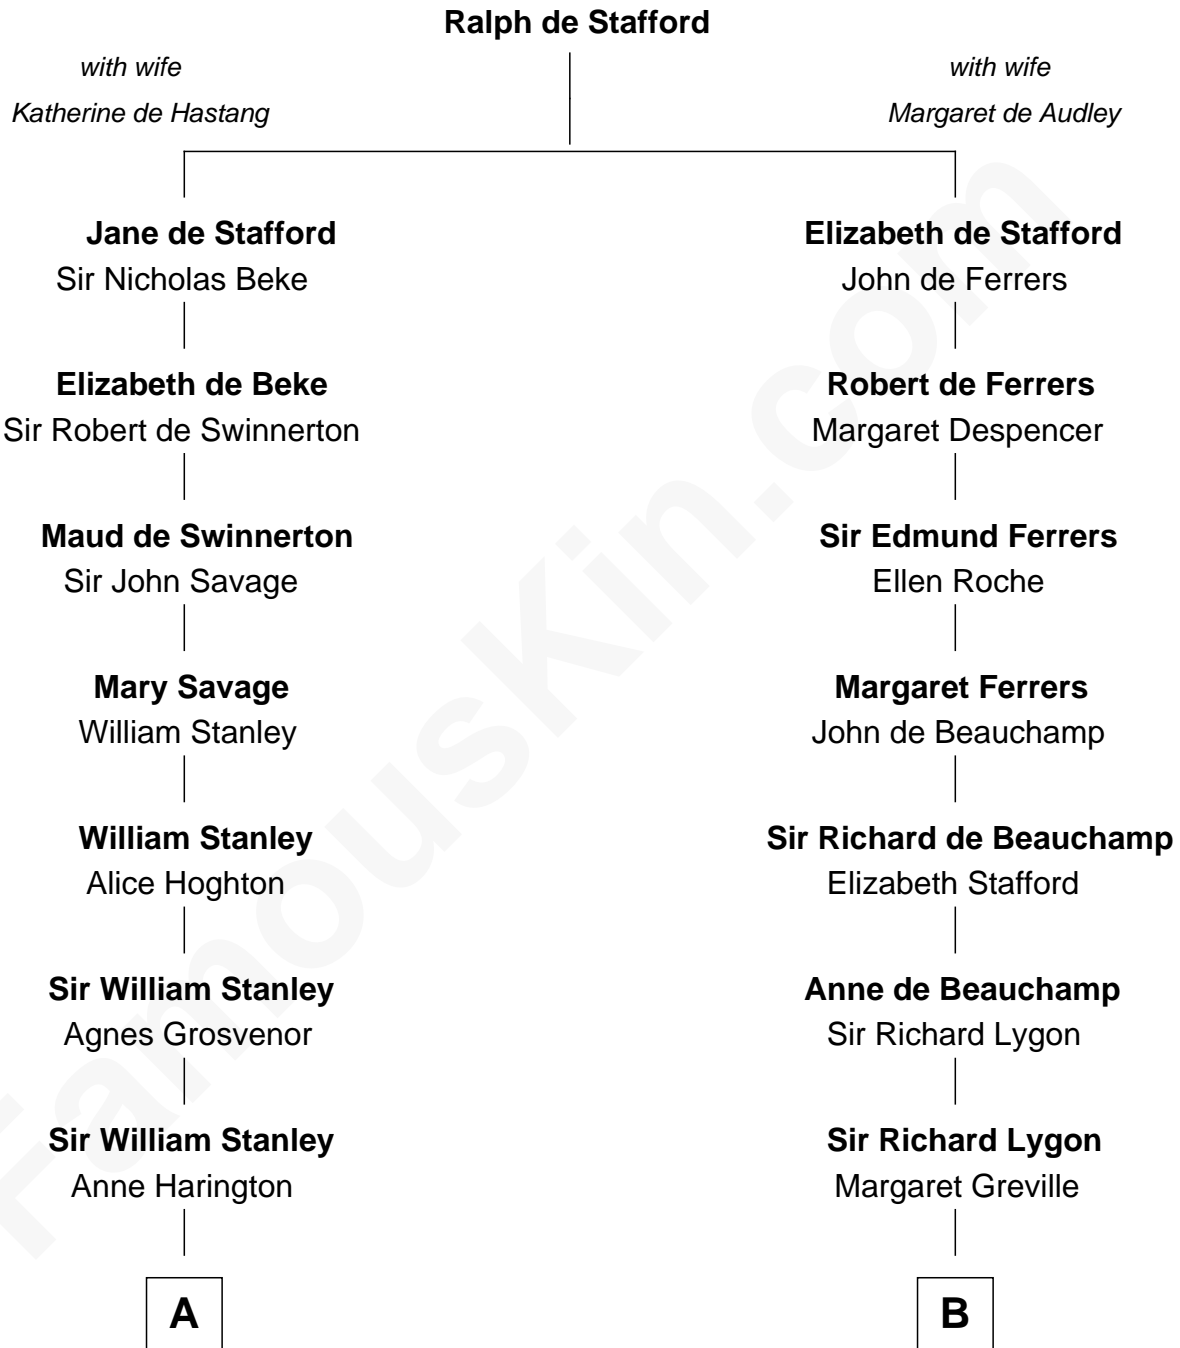

General Douglas MacArthur

U.S. Army - World War II