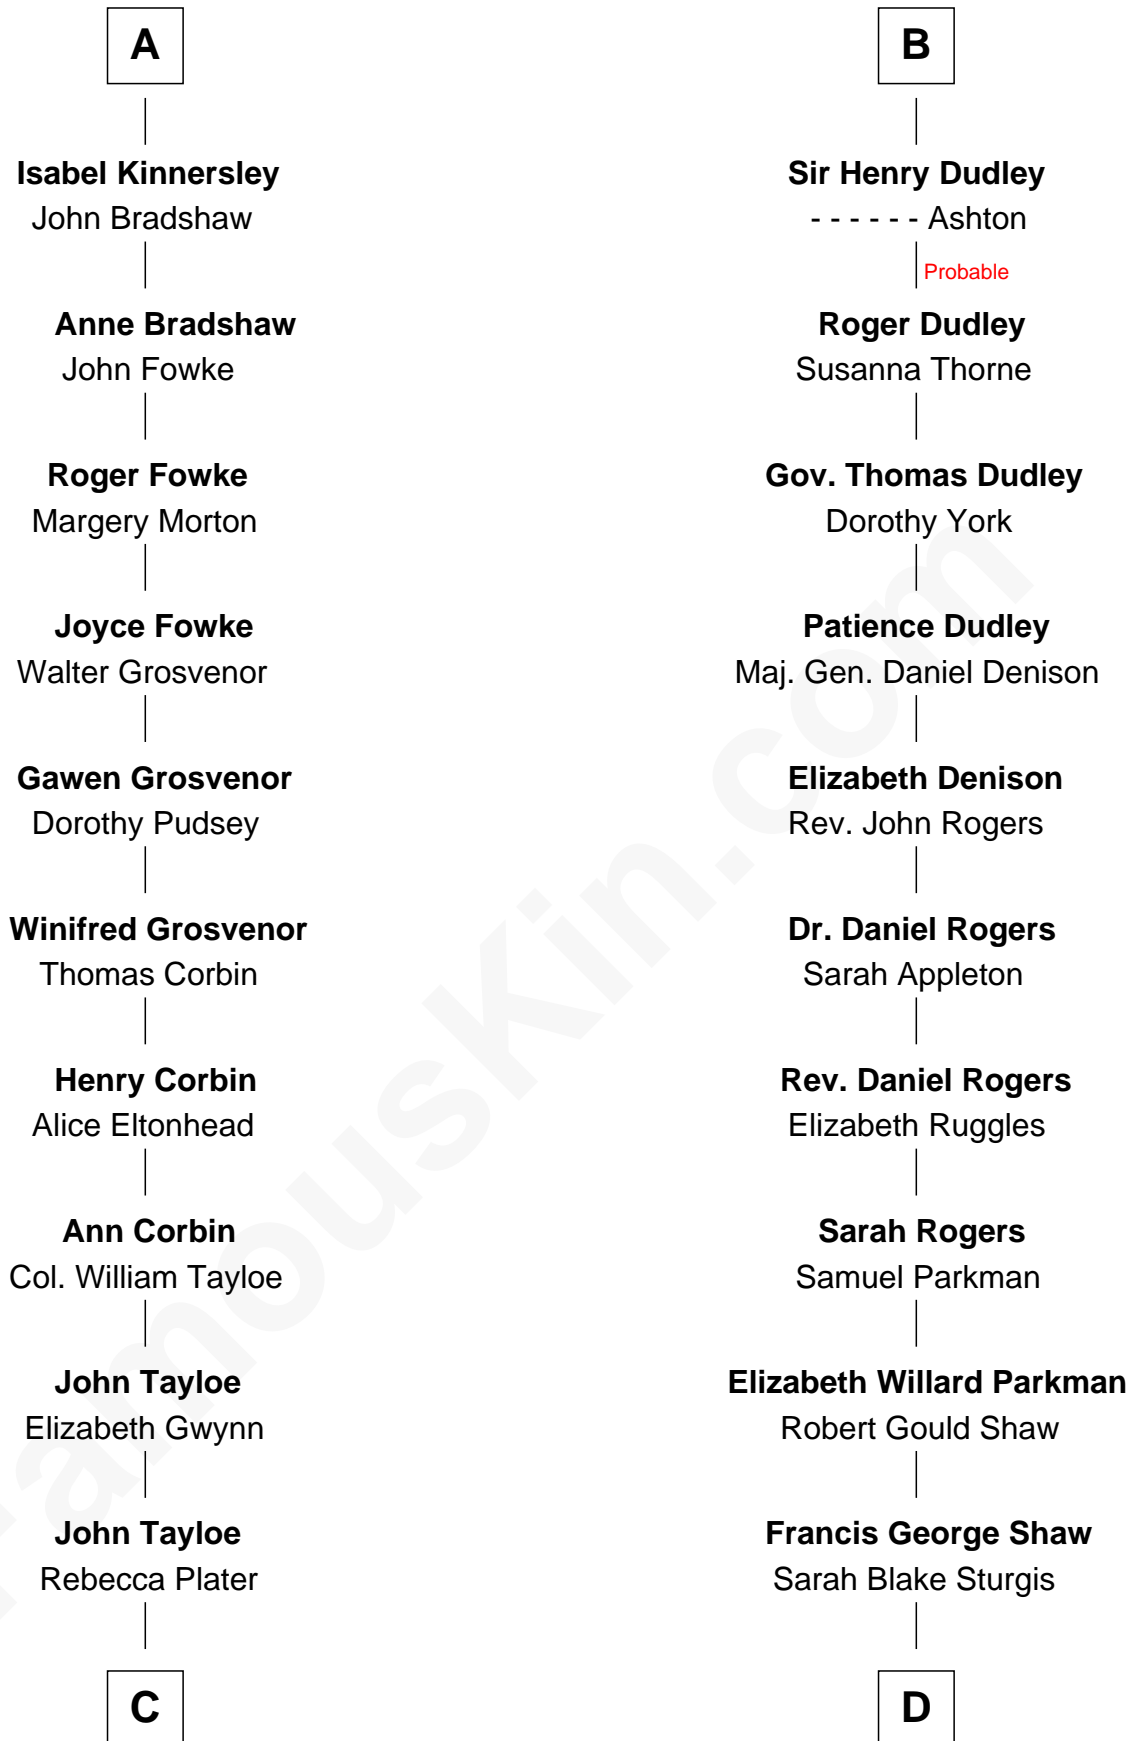

FamousKin.com

Relationship Chart of

Henry Lloyd

40th Governor of Maryland

20th cousin 1 time removed of

Kyra Sedgwick

TV and Movie Actress

Sir William de Ros
Margery de Badlesmere

C

Elizabeth Tayloe
Col. Edward Lloyd

Col. Edward Lloyd
Sally Scott Murray

Daniel Lloyd
Catherine Henry

Henry Lloyd
40th Governor of Maryland

D

Susanna Shaw
Robert Bowne Minturn

Sarah May Minturn
Henry Dwight Sedgwick