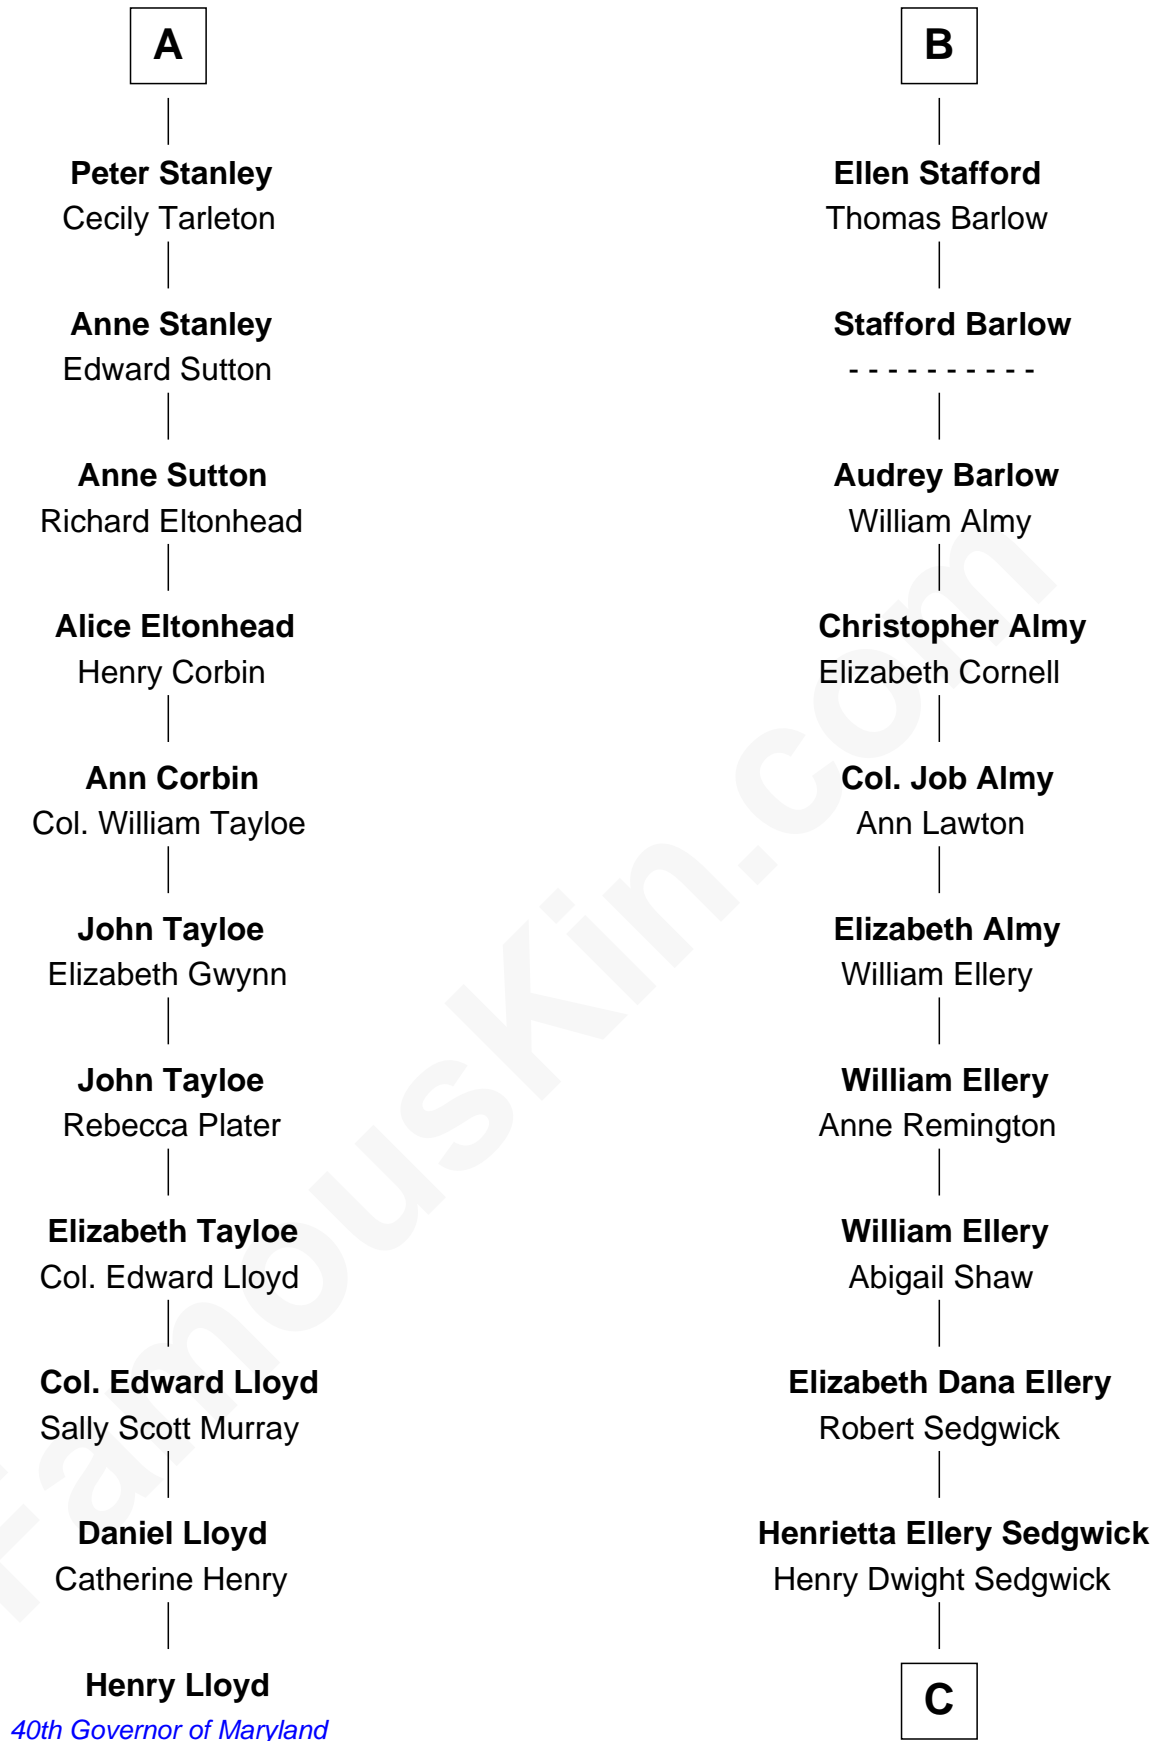

FamousKin.com

Relationship Chart of

Henry Lloyd

40th Governor of Maryland

17th cousin 3 times removed of

Kyra Sedgwick

TV and Movie Actress

C

Henry Dwight Sedgwick

Sarah May Minturn

Robert Minturn Sedgwick

Helen Peabody

Henry Dwight Sedgwick

Patricia Ann Rosenwald

Kyra Sedgwick

TV and Movie Actress