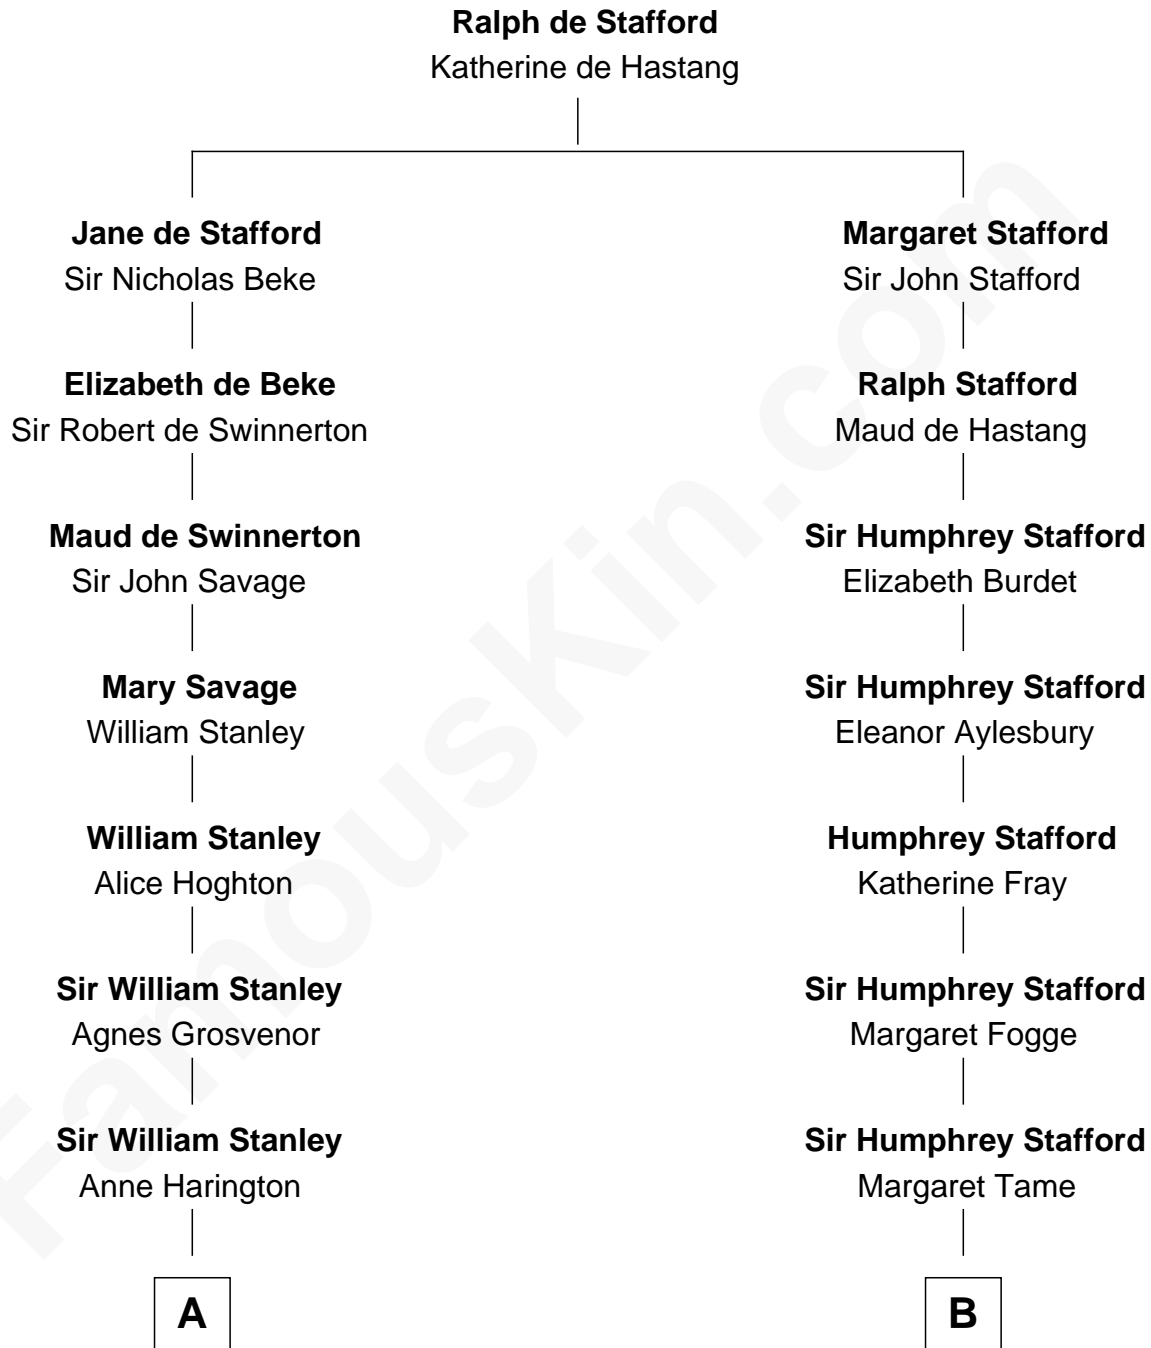

FamousKin.com

Relationship Chart of

Henry Lloyd

40th Governor of Maryland

17th cousin 3 times removed of

Kyra Sedgwick

TV and Movie Actress

C

Henry Dwight Sedgwick

Sarah May Minturn

Robert Minturn Sedgwick

Helen Peabody

Henry Dwight Sedgwick

Patricia Ann Rosenwald

Kyra Sedgwick

TV and Movie Actress