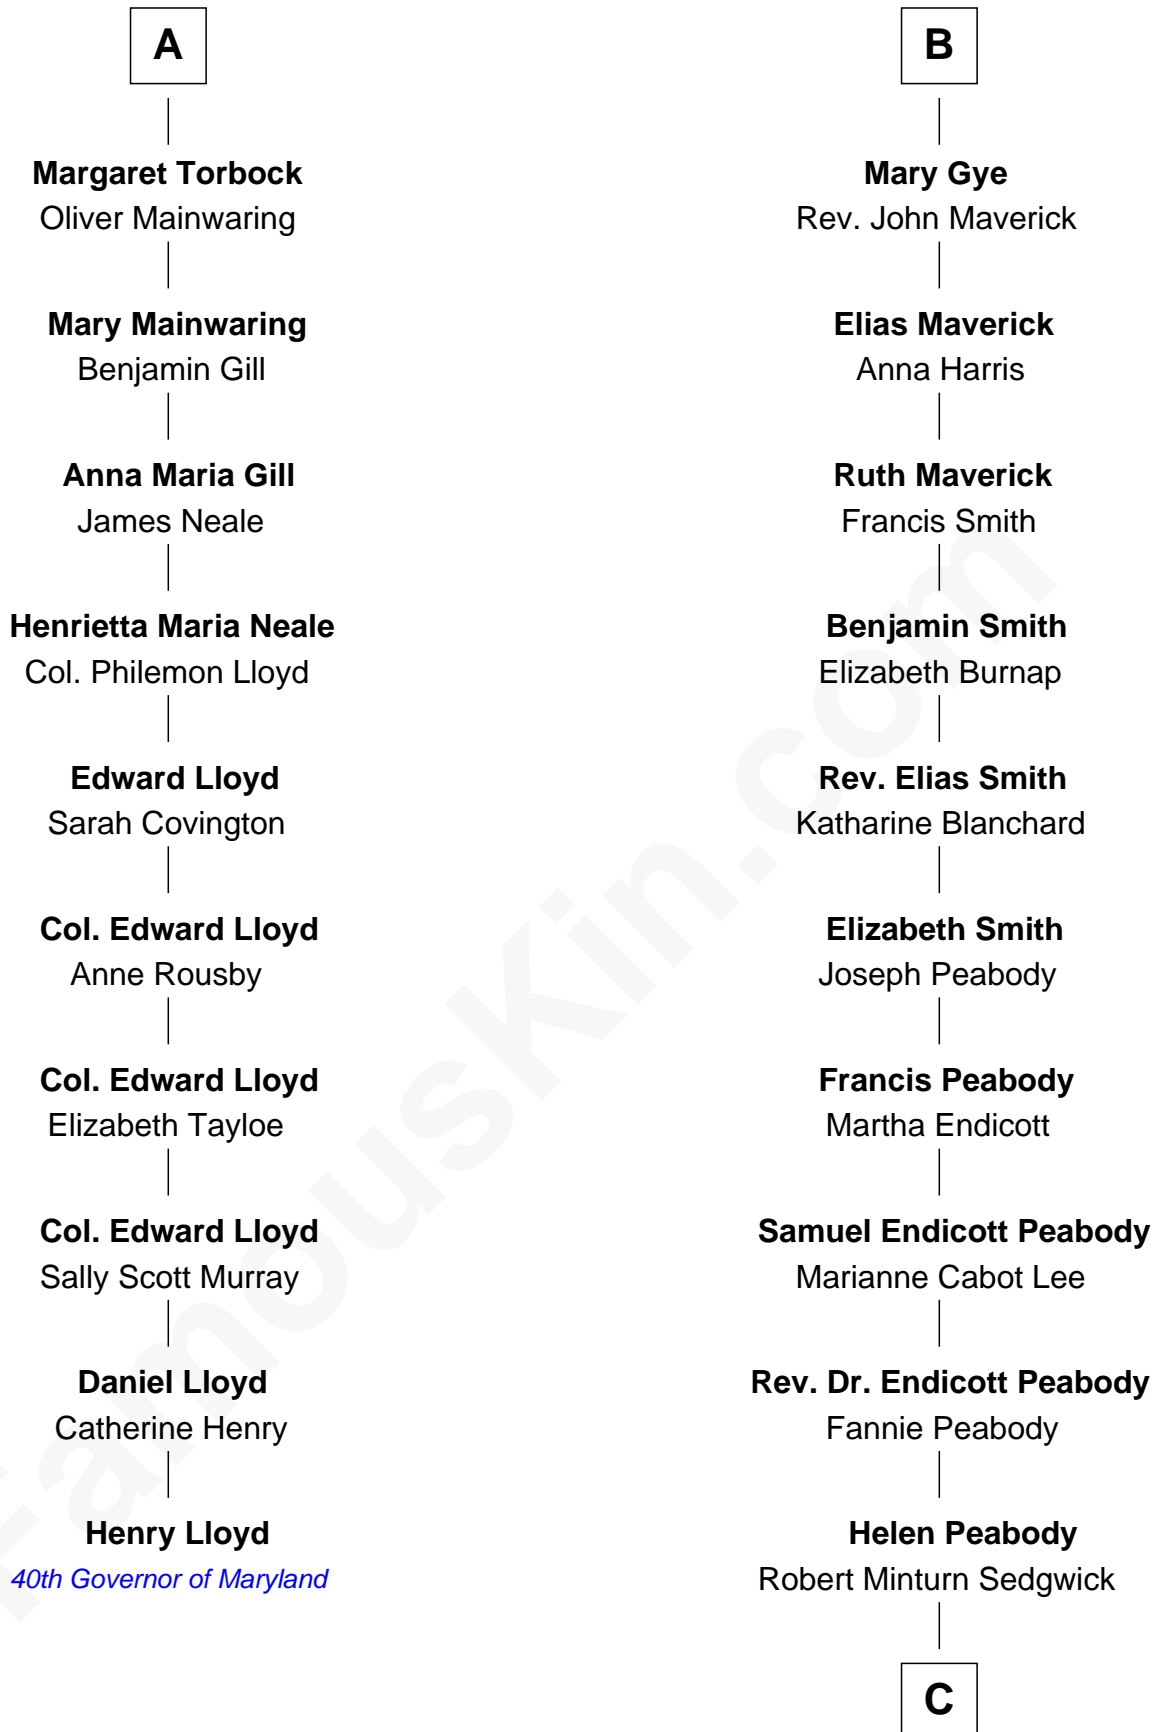

## Relationship Chart of

### Henry Lloyd

40th Governor of Maryland

16th cousin 2 times removed of

**Kyra Sedgwick**

TV and Movie Actress

**Richard Fitzalan**  
Eleanor Plantagenet

**Sir Richard Fitzalan**  
Elizabeth de Bohun

**Elizabeth Fitzalan**  
Sir Robert Goushill

**Joan Goushill**  
Sir Thomas Stanley

**Sir John Stanley**  
Elizabeth Weever

**Margery Stanley**  
Sir William Torbock

**Thomas Torbock**  
Elizabeth Moore

**William Torbock**  
Catherine Gerard

**A**

**John Fitzalan**  
Eleanor Maltravers

**Joan Fitzalan**  
Sir William Echyngham

**Joan Echyngham**  
Sir John Bayntun

**Henry Bayntun**  
-----

**Jane Bayntun**  
Thomas Prowse

**Mary Prowse**  
John Gye

**Robert Gye**  
Grace Dowrish

**B**

C