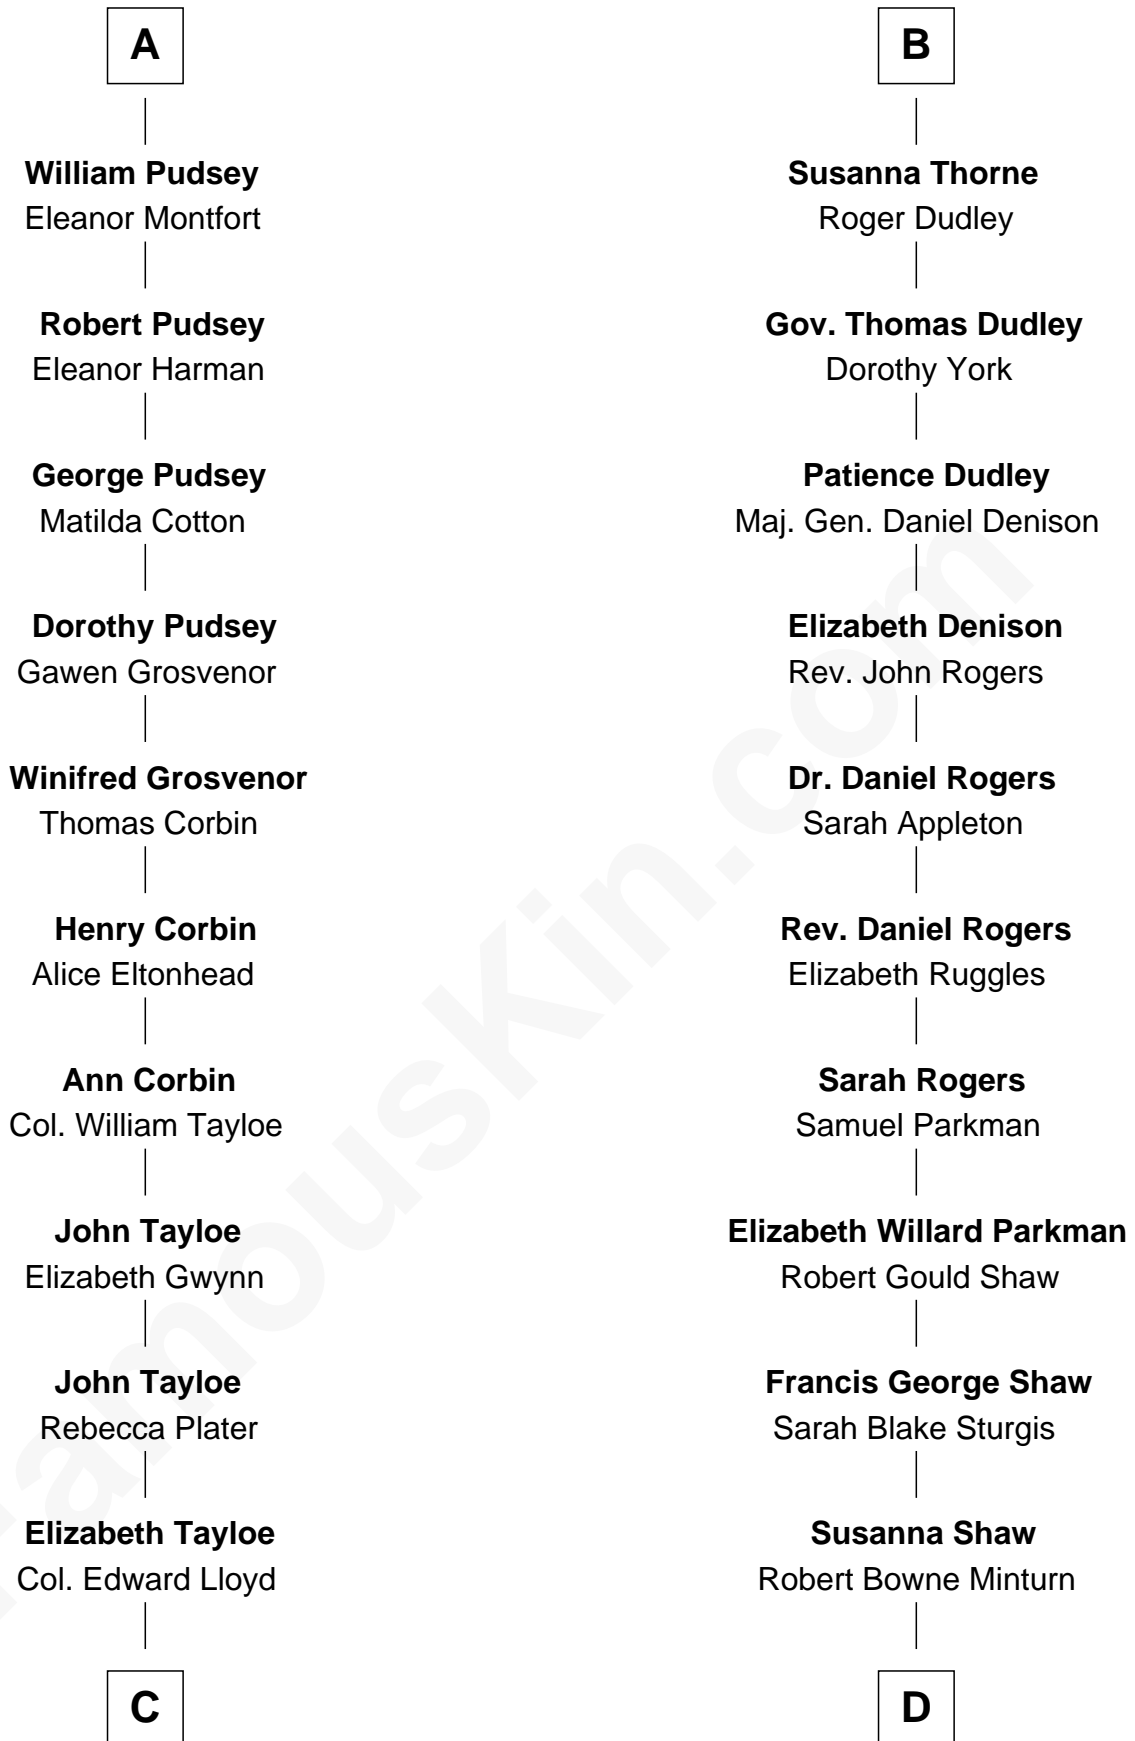

FamousKin.com Relationship Chart of

Henry Lloyd

40th Governor of Maryland

19th cousin 1 time removed of

Kyra Sedgwick

TV and Movie Actress

Sir John Grey

Avice Marmion

Sir Robert Grey
Lora de St. Quintin

Elizabeth Grey
Henry FitzHugh

Eleanor Fitzhugh
Sir Thomas Tunstall

Margaret Tunstall
Sir Ralph Pudsey

Sir John Pudsey
Grace Hamerton

Henry Pudsey
Margaret Conyers

Rowland Pudsey
Edith Hare

A

Maud Grey

Sir Thomas Harcourt

Sir Thomas Harcourt
Jane Fraunceys

Sir Richard Harcourt
Edith St. Clair

Alice Harcourt
William Bessiles

Elizabeth Bessiles
Richard Fettiplace

Anne Fettiplace
Edward Purefoy

Mary Purefoy
Thomas Thorne

B

C

Col. Edward Lloyd

Sally Scott Murray

Daniel Lloyd

Catherine Henry

Henry Lloyd