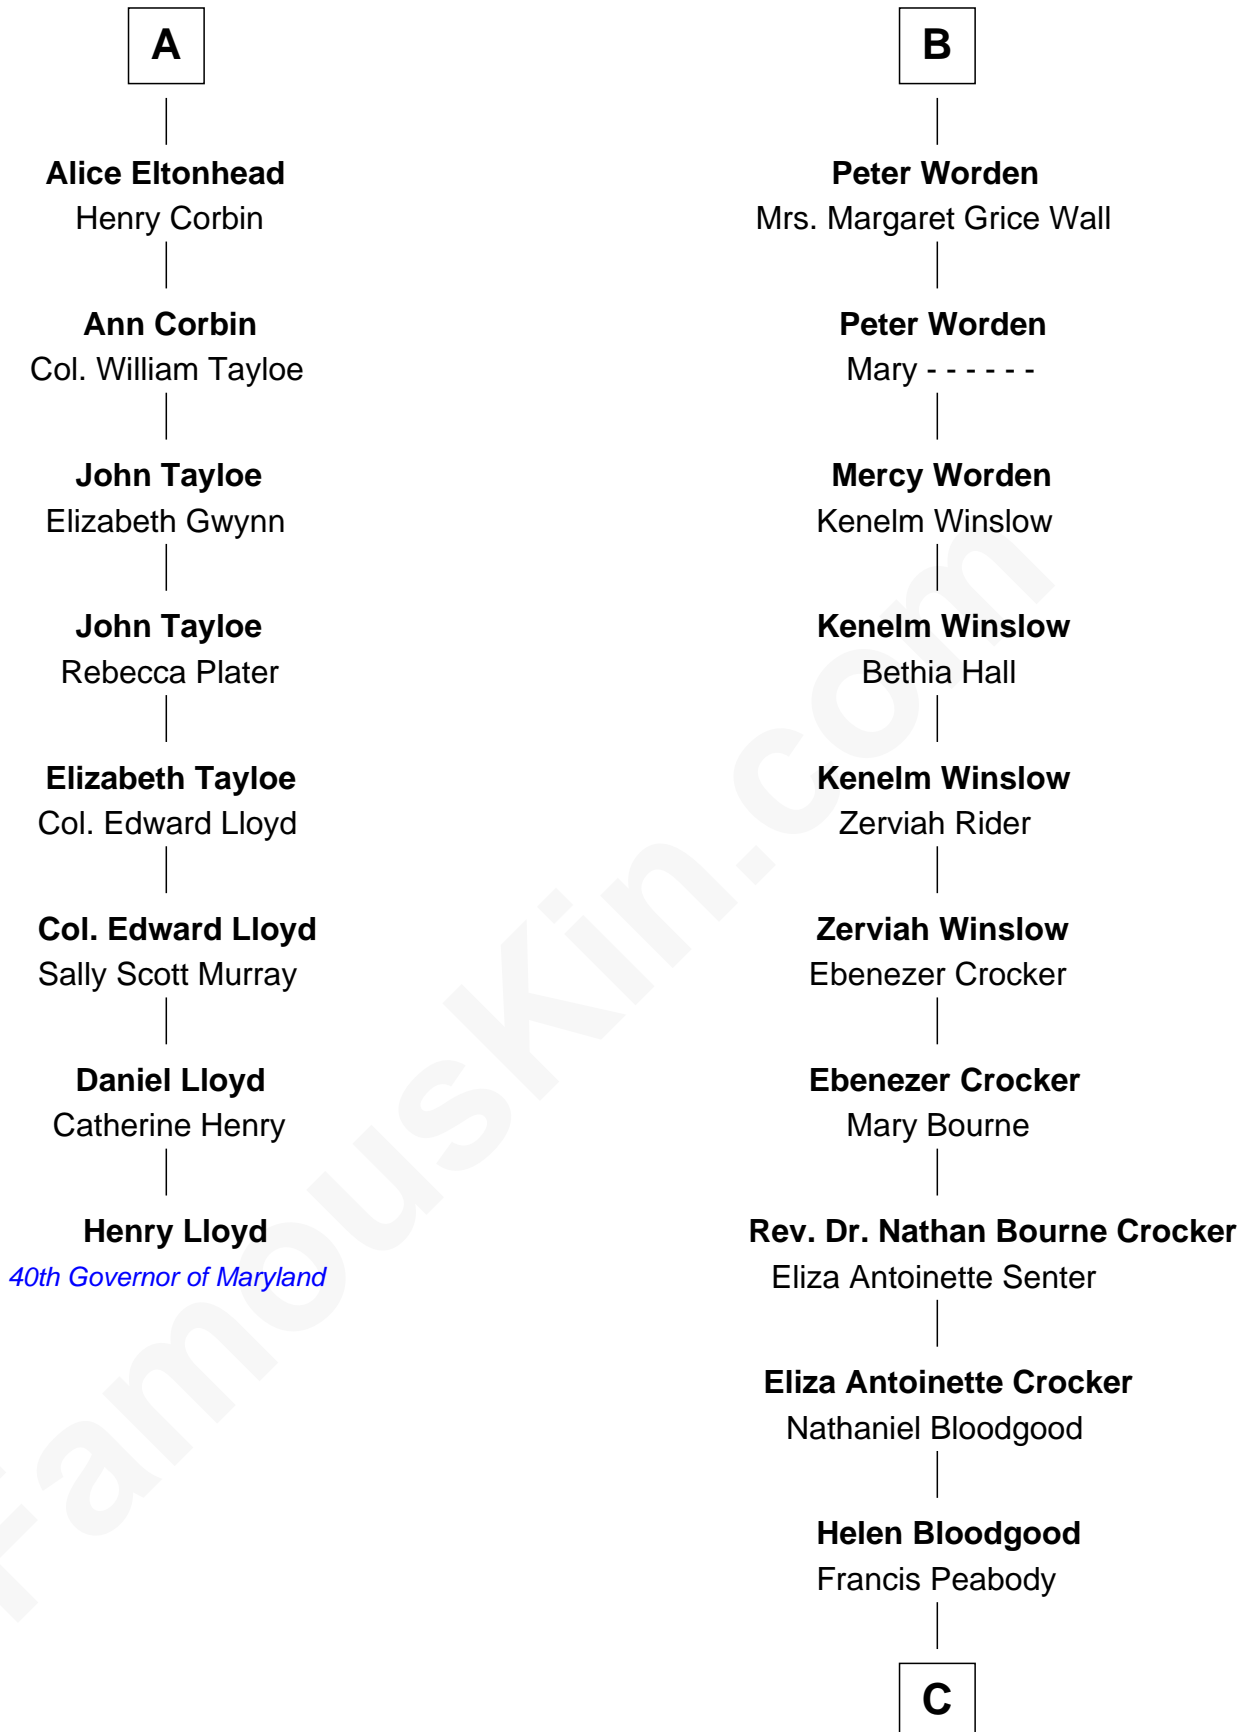

## Relationship Chart of

### Henry Lloyd

40th Governor of Maryland

14th cousin 6 times removed of

**Kyra Sedgwick**

TV and Movie Actress

**Sir Nicholas Harington**

Isabel English

**C**

**Fannie Peabody**  
Rev. Dr. Endicott Peabody

**Helen Peabody**  
Robert Minturn Sedgwick

**Henry Dwight Sedgwick**  
Patricia Ann Rosenwald

**Kyra Sedgwick**  
*TV and Movie Actress*