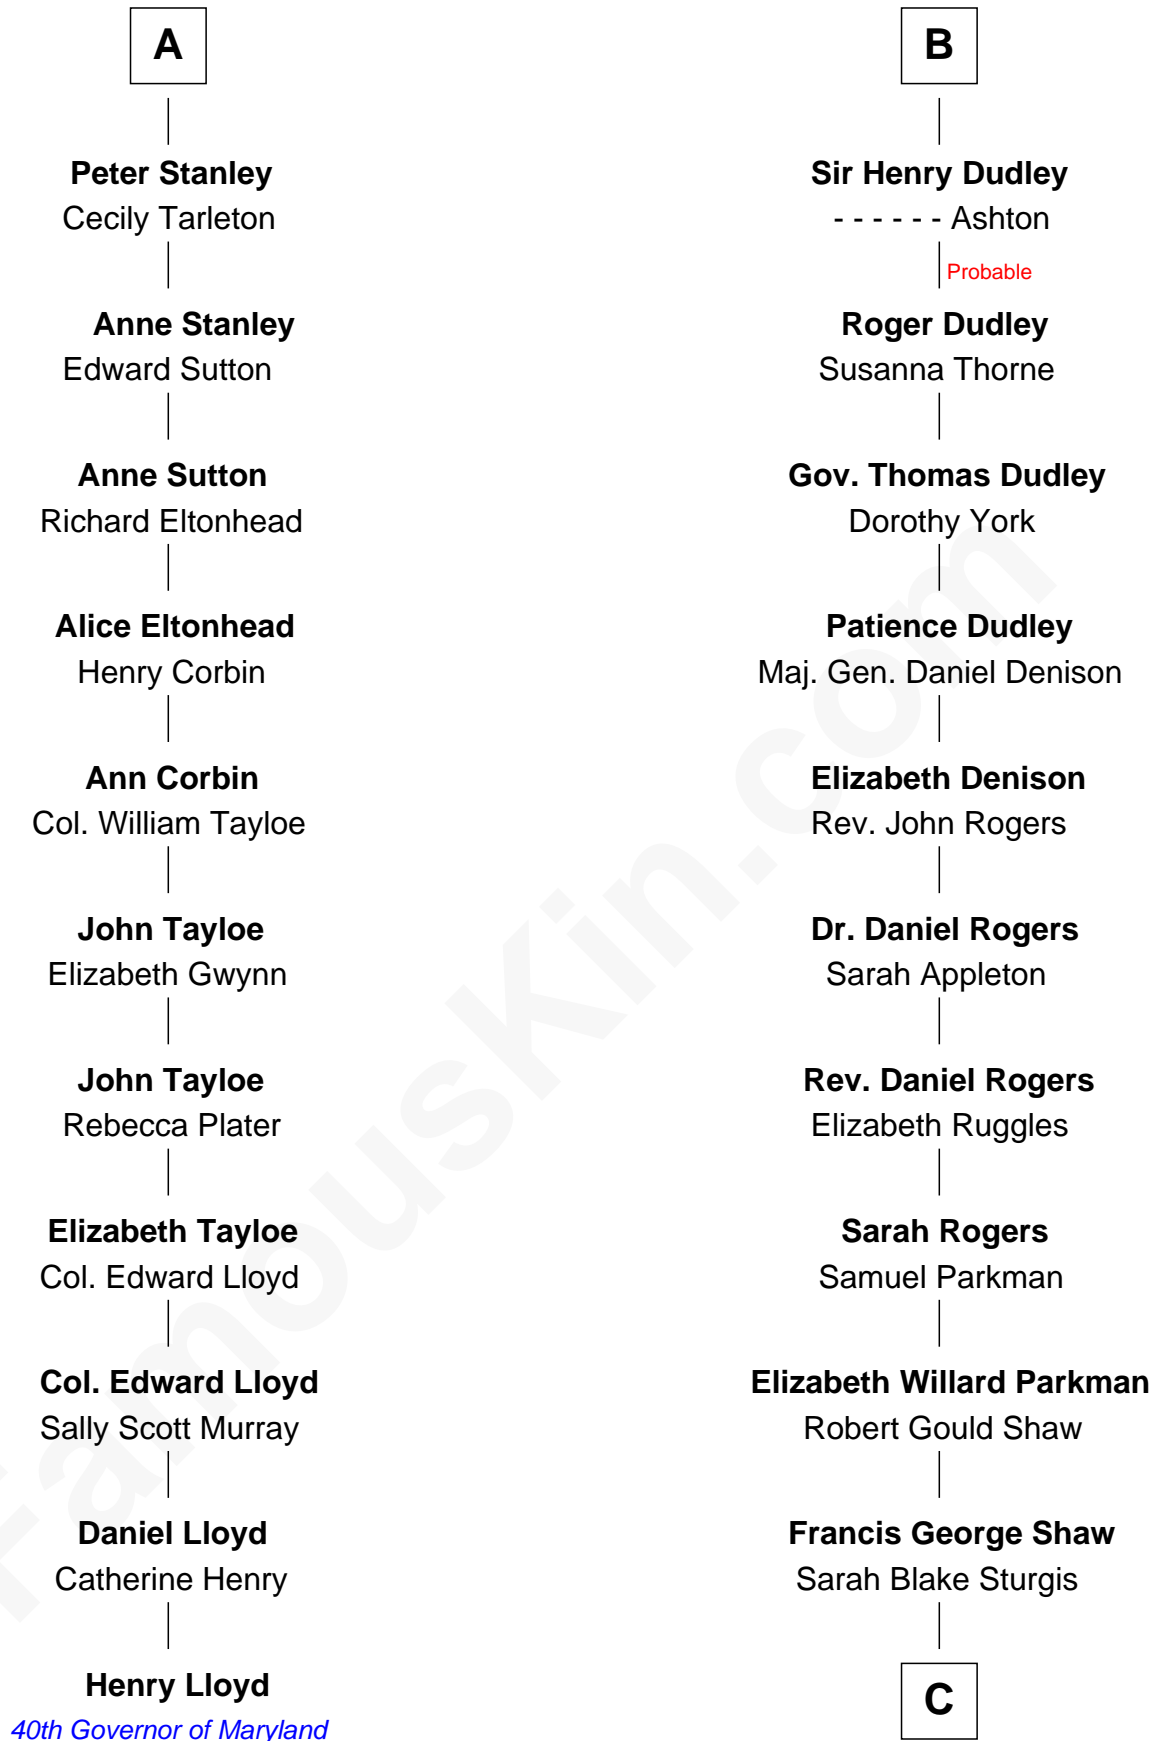

FamousKin.com

Relationship Chart of

Henry Lloyd

40th Governor of Maryland

17th cousin 4 times removed of

Kyra Sedgwick

TV and Movie Actress

Sir Robert de Holland

Maude la Zouche

C

Susanna Shaw

Robert Bowne Minturn

Sarah May Minturn

Henry Dwight Sedgwick

Robert Minturn Sedgwick

Helen Peabody