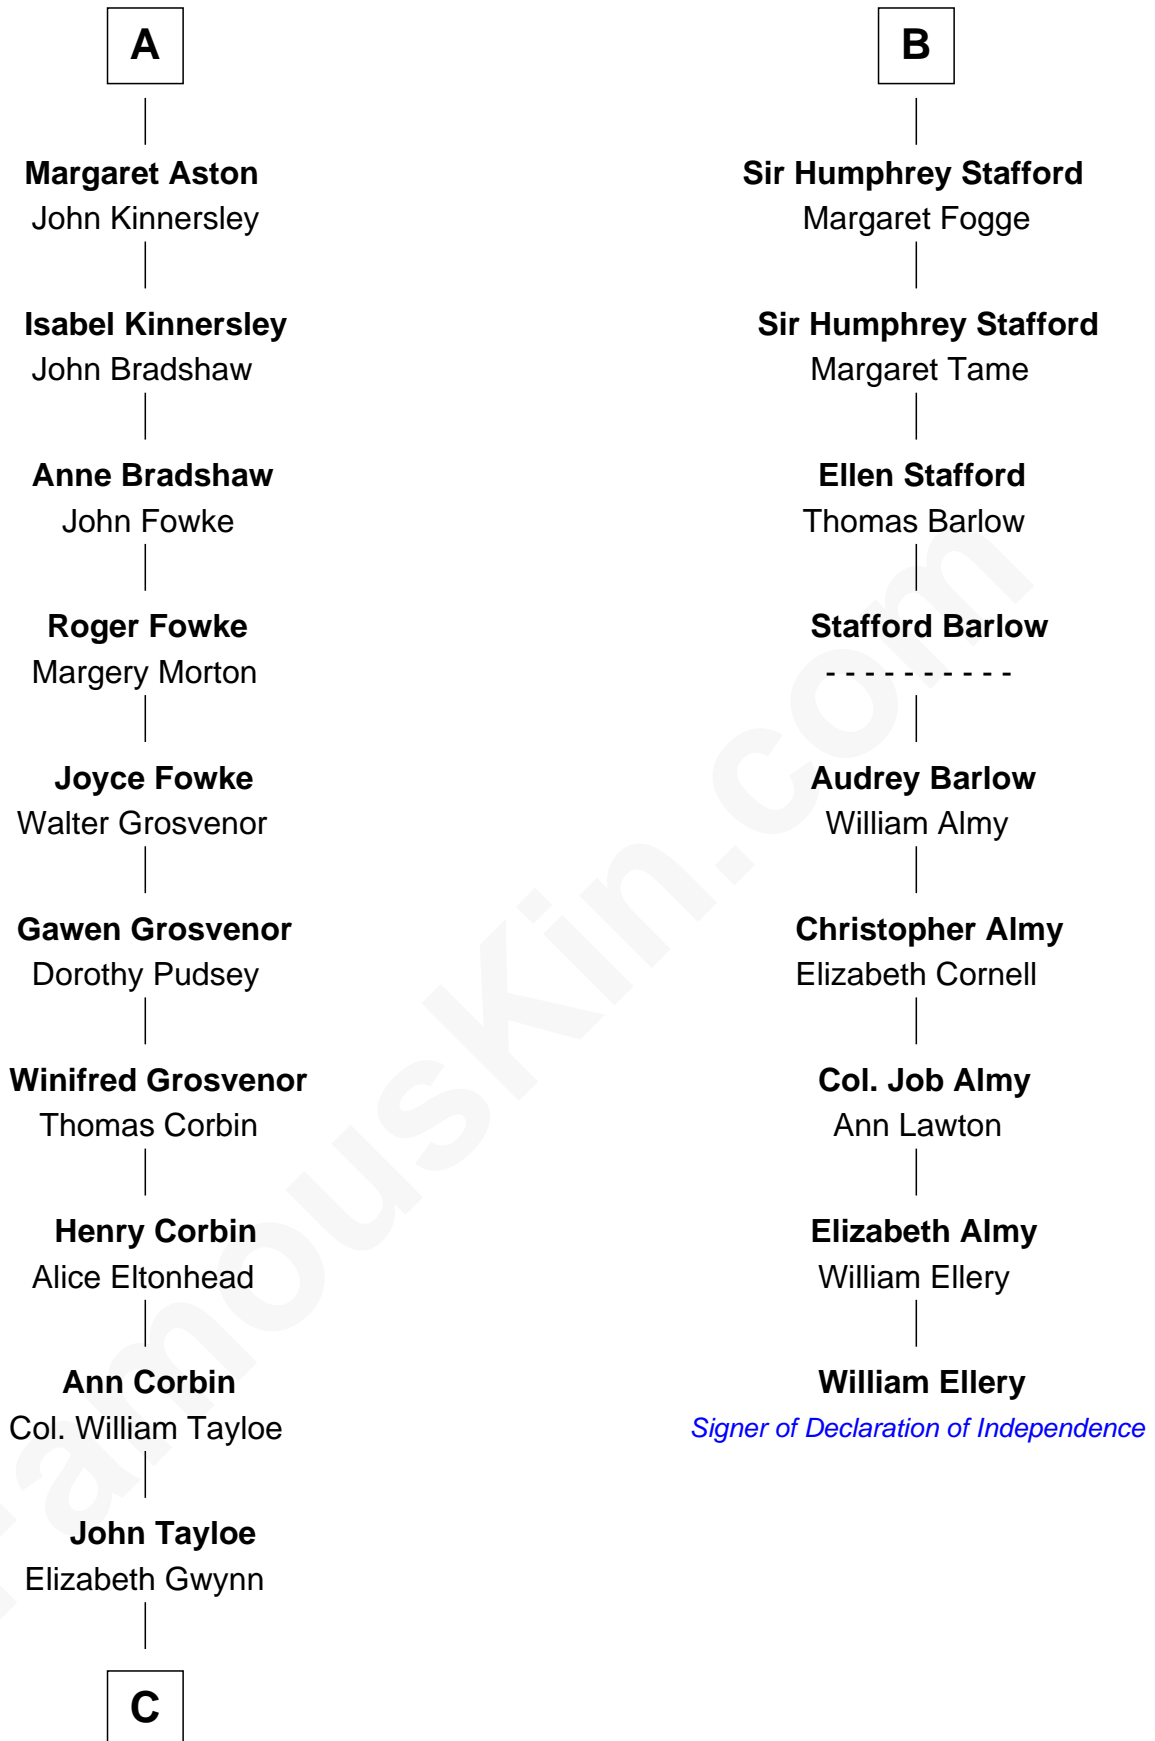

FamousKin.com
Relationship Chart of
Henry Lloyd

40th Governor of Maryland

15th cousin 6 times removed of

William Ellery

Signer of the Declaration of Independence

C

—
John Tayloe

Rebecca Plater

—
Elizabeth Tayloe

Col. Edward Lloyd

—
Col. Edward Lloyd

Sally Scott Murray

—
Daniel Lloyd

Catherine Henry

—
Henry Lloyd

40th Governor of Maryland