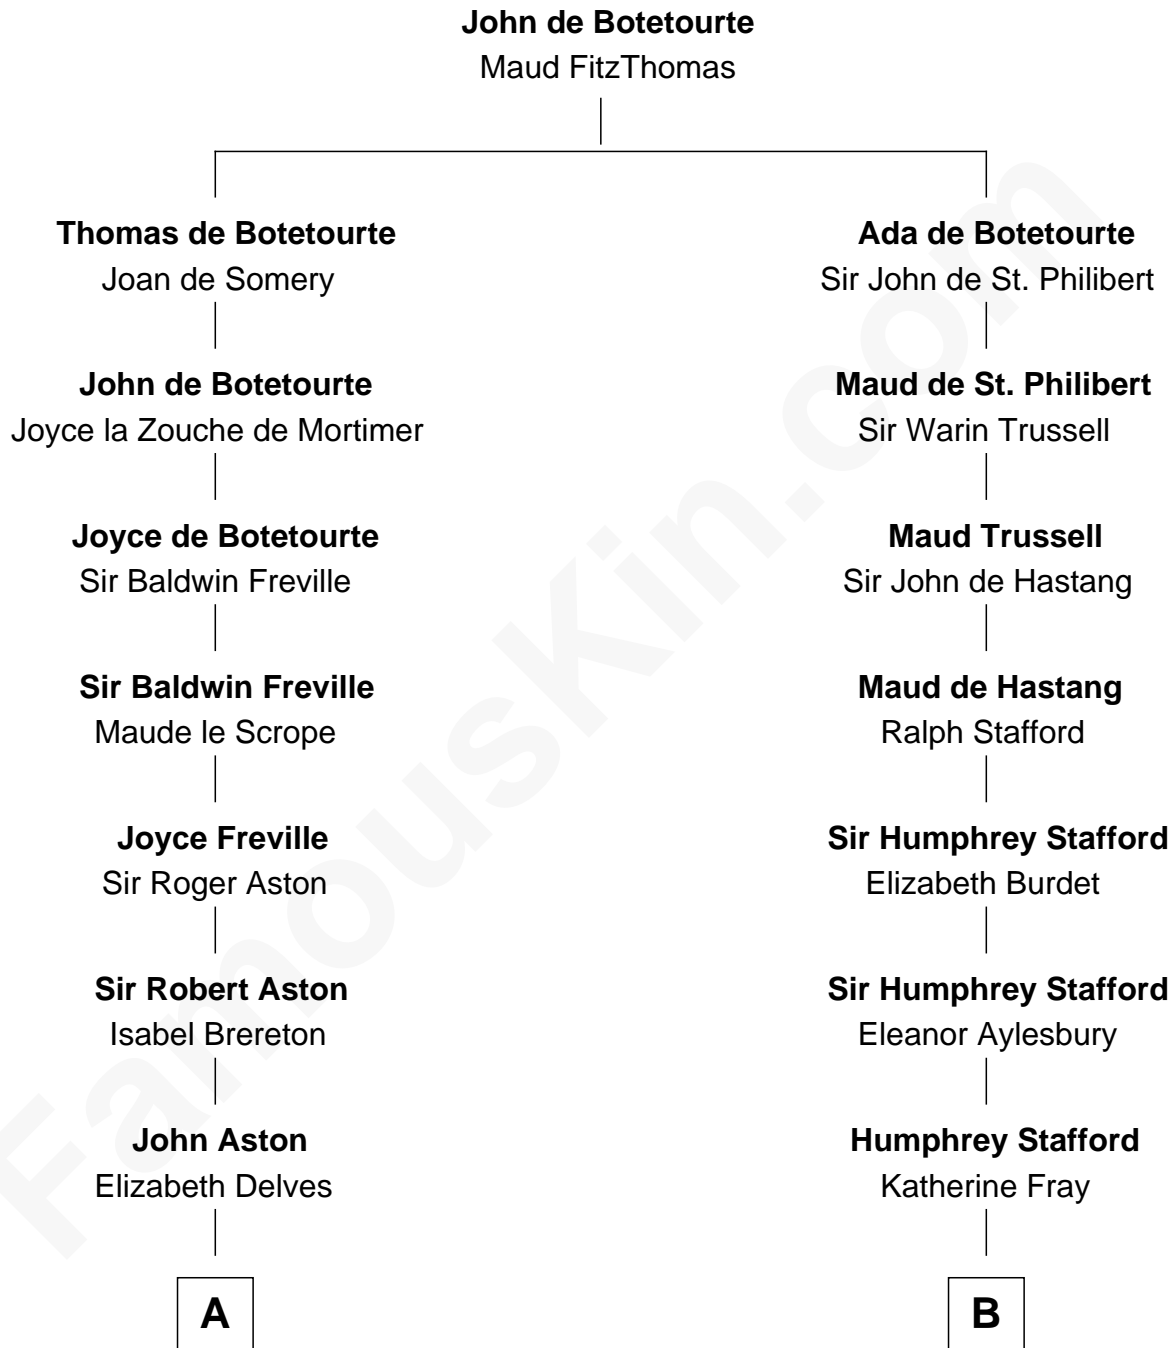

FamousKin.com
Relationship Chart of
Henry Lloyd

40th Governor of Maryland

15th cousin 6 times removed of

William Ellery

Signer of the Declaration of Independence

C

—
John Tayloe

Rebecca Plater

—
Elizabeth Tayloe

Col. Edward Lloyd

—
Col. Edward Lloyd

Sally Scott Murray

—
Daniel Lloyd

Catherine Henry

—
Henry Lloyd

40th Governor of Maryland