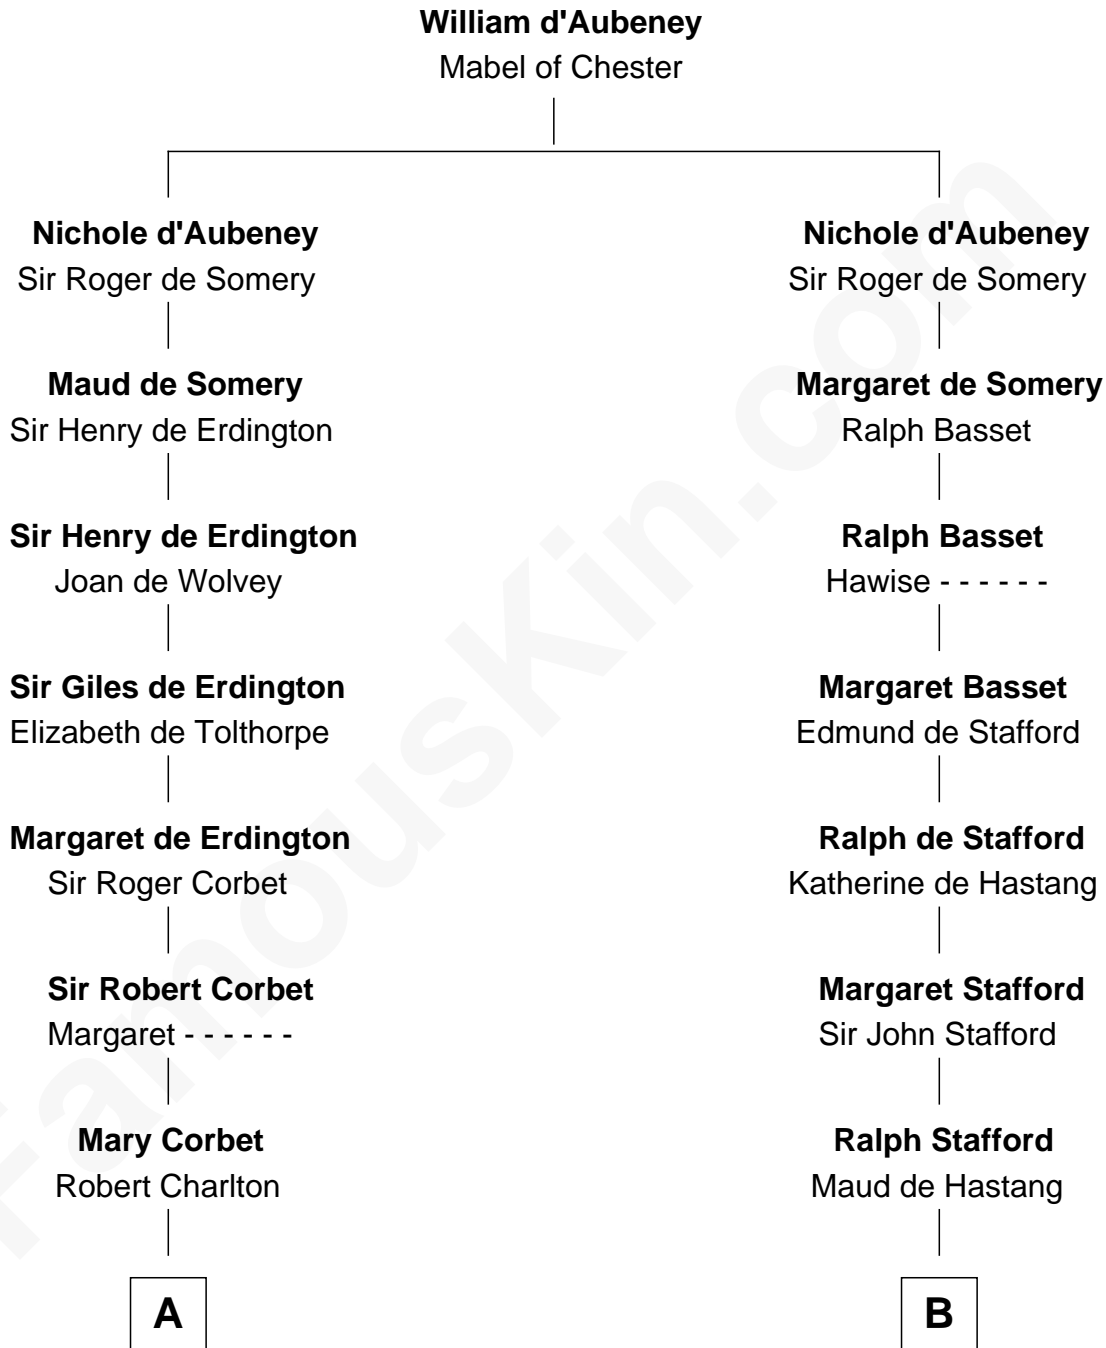

FamousKin.com

Relationship Chart of

Henry Lloyd

40th Governor of Maryland

18th cousin 3 times removed of

William Ellery

Signer of the Declaration of Independence

C

John Tayloe
Rebecca Plater

Elizabeth Tayloe
Col. Edward Lloyd

Col. Edward Lloyd
Sally Scott Murray

Daniel Lloyd
Catherine Henry

Henry Lloyd
40th Governor of Maryland

D

Elizabeth Almy
William Ellery

William Ellery
Signer of Declaration of Independence