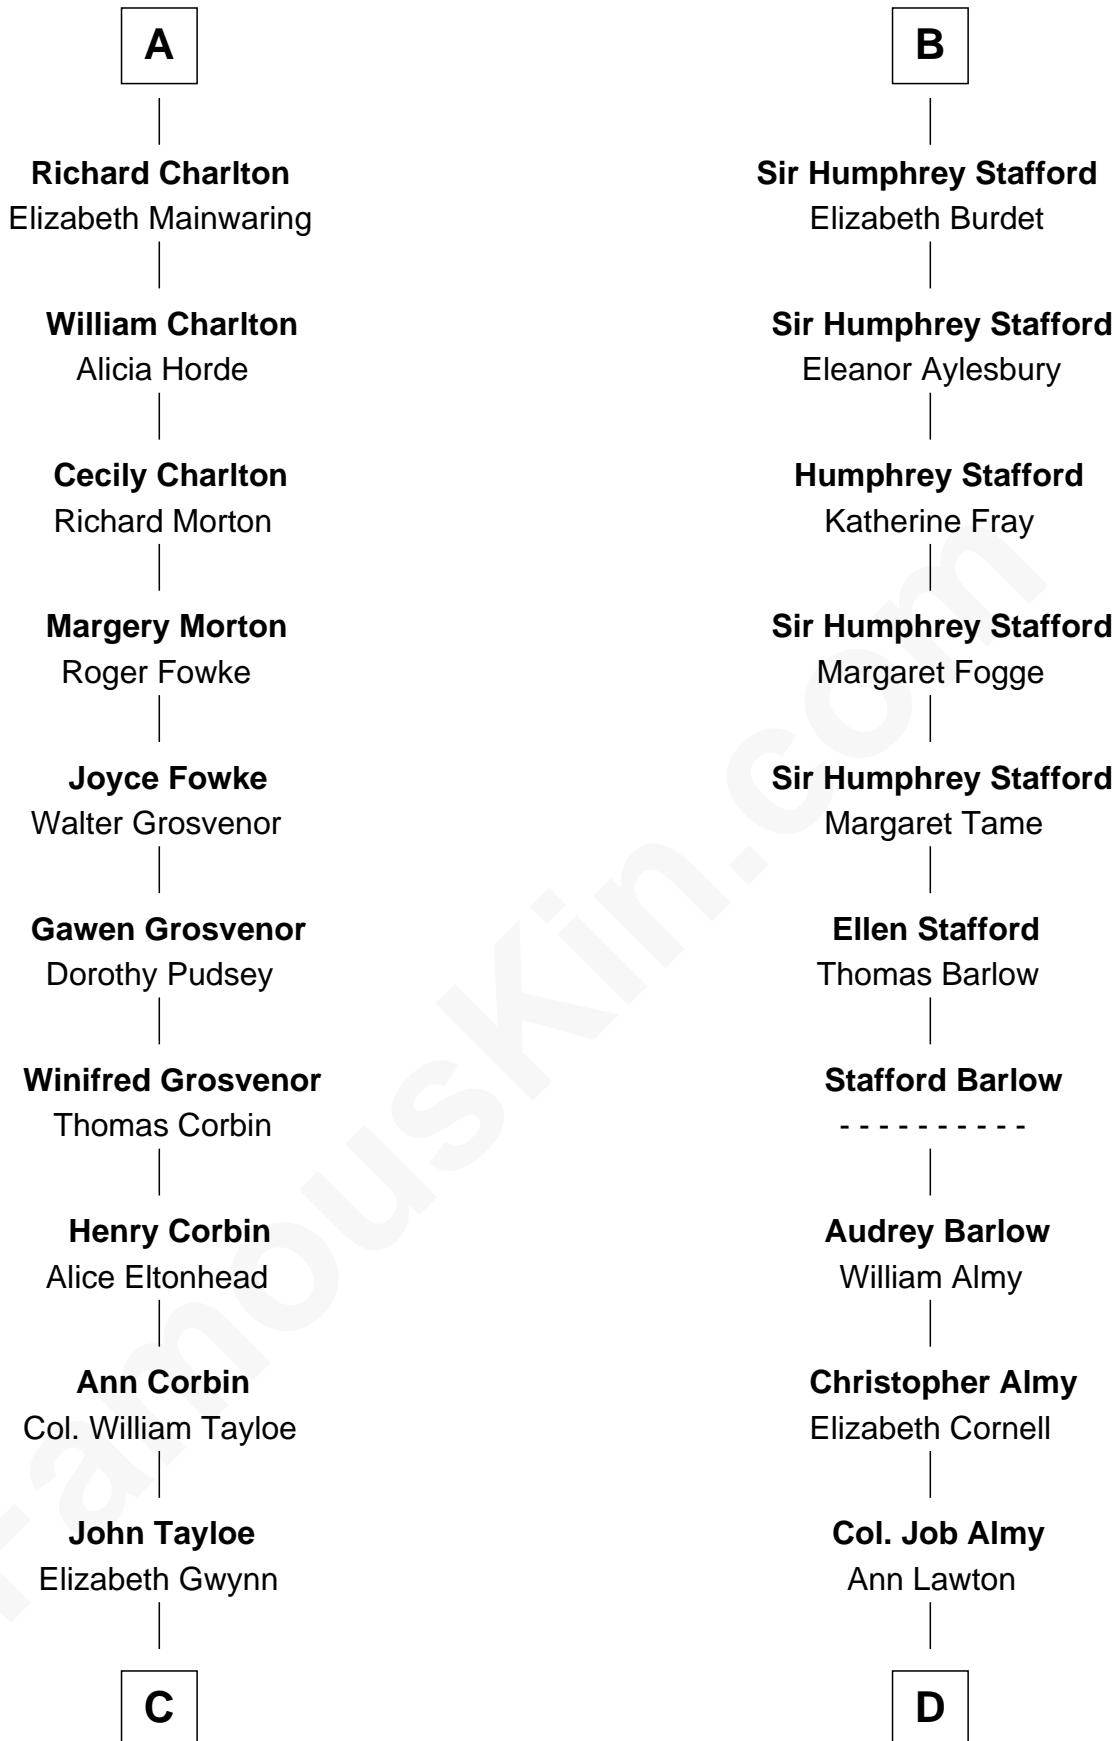

FamousKin.com

Relationship Chart of

Henry Lloyd

40th Governor of Maryland

18th cousin 3 times removed of

William Ellery

Signer of the Declaration of Independence

C

John Tayloe
Rebecca Plater

Elizabeth Tayloe
Col. Edward Lloyd

Col. Edward Lloyd
Sally Scott Murray

Daniel Lloyd
Catherine Henry

Henry Lloyd
40th Governor of Maryland

D

Elizabeth Almy
William Ellery

William Ellery
Signer of Declaration of Independence