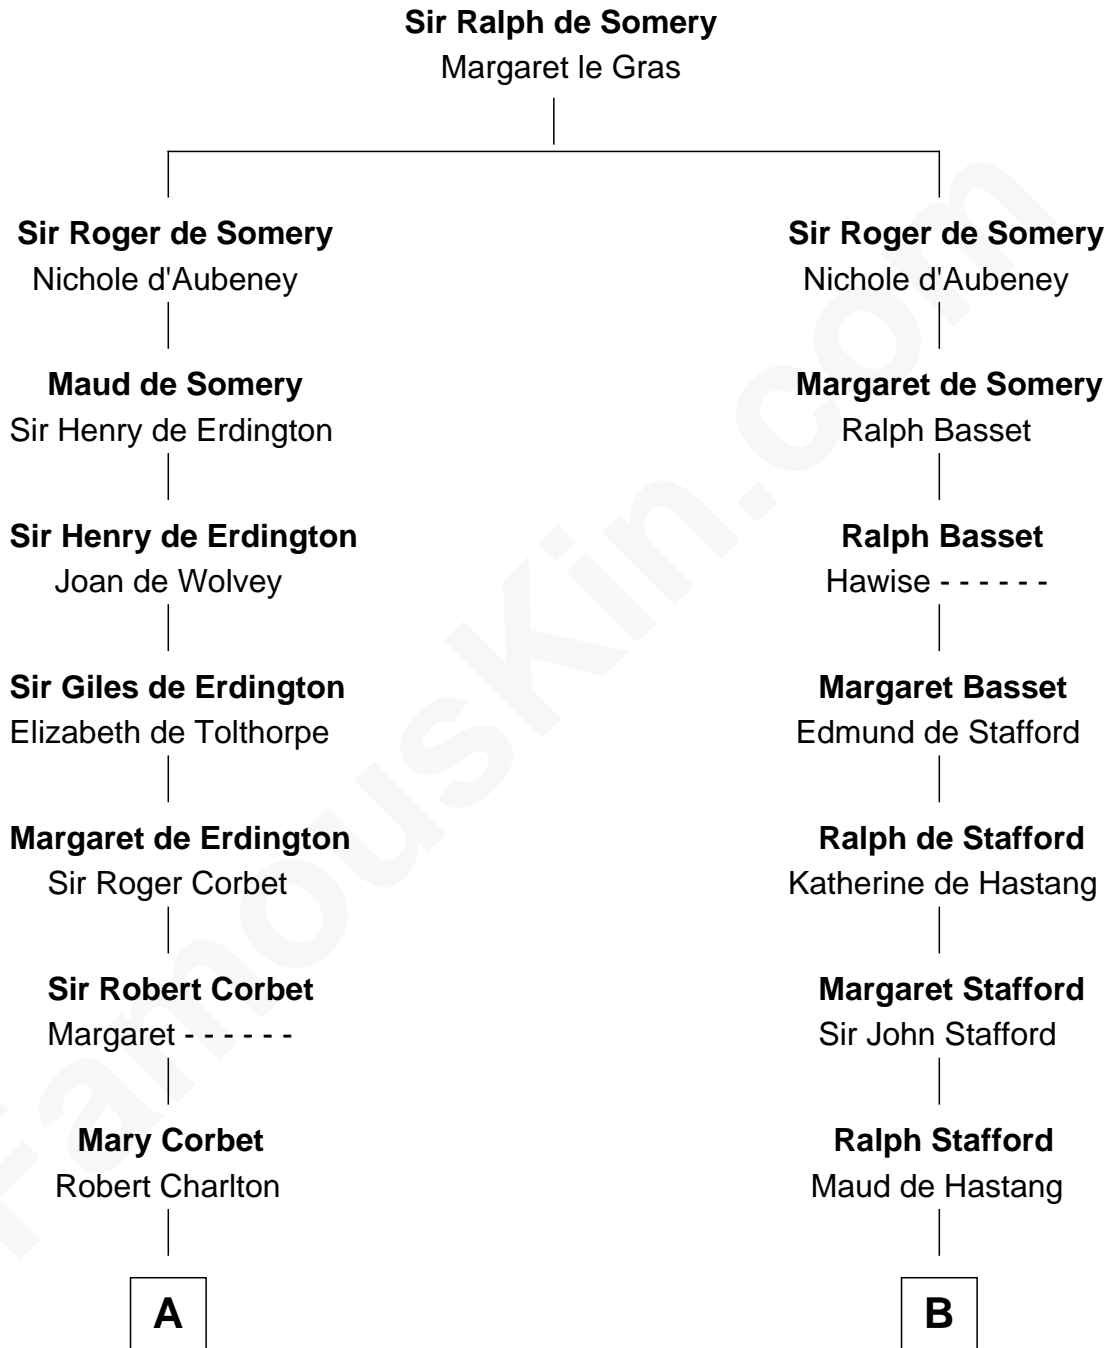

FamousKin.com

Relationship Chart of

Henry Lloyd

40th Governor of Maryland

18th cousin 3 times removed of

William Ellery

Signer of the Declaration of Independence

C

John Tayloe
Rebecca Plater

Elizabeth Tayloe
Col. Edward Lloyd

Col. Edward Lloyd
Sally Scott Murray

Daniel Lloyd
Catherine Henry

Henry Lloyd
40th Governor of Maryland

D

Elizabeth Almy
William Ellery

William Ellery
Signer of Declaration of Independence