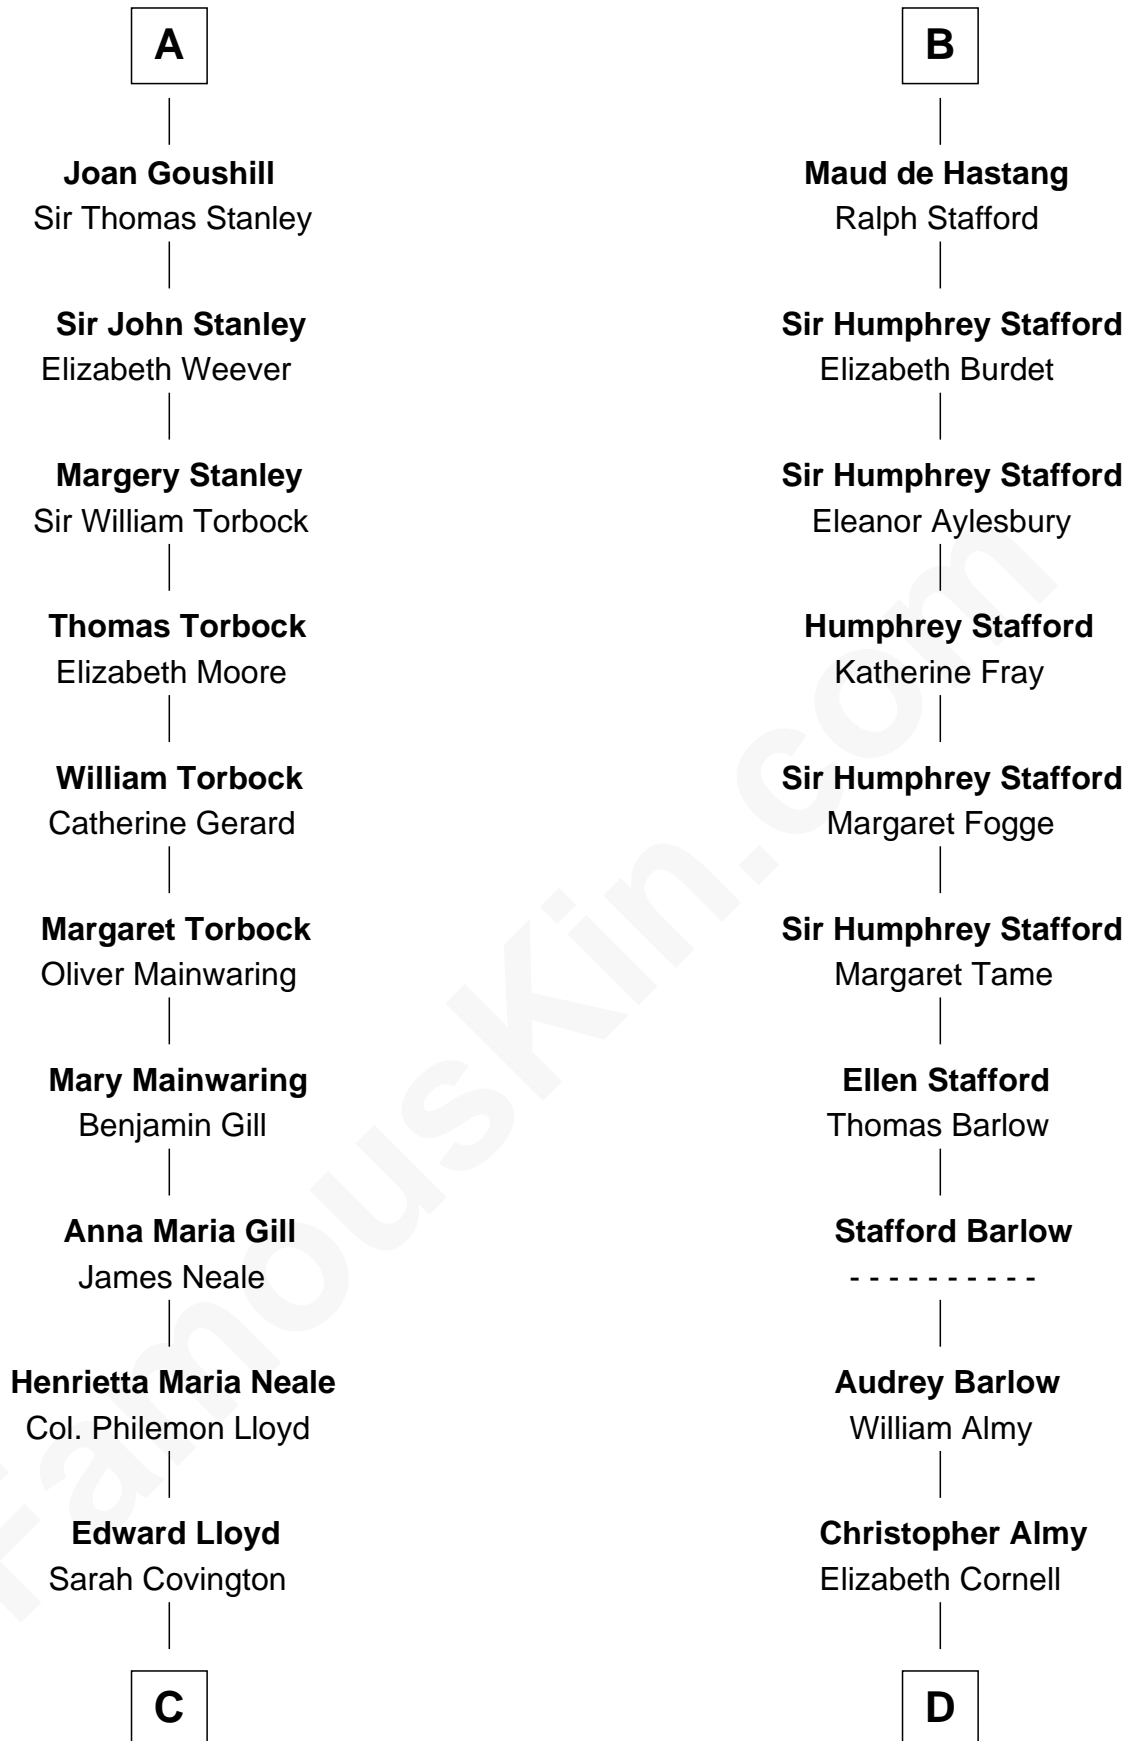

FamousKin.com

Relationship Chart of

Henry Lloyd

40th Governor of Maryland

19th cousin 2 times removed of

William Ellery

Signer of the Declaration of Independence

C

Col. Edward Lloyd

Anne Rousby

Col. Edward Lloyd

Elizabeth Tayloe

Col. Edward Lloyd

Sally Scott Murray

Daniel Lloyd

Catherine Henry

Henry Lloyd

40th Governor of Maryland

D

Col. Job Almy

Ann Lawton

Elizabeth Almy

William Ellery

William Ellery