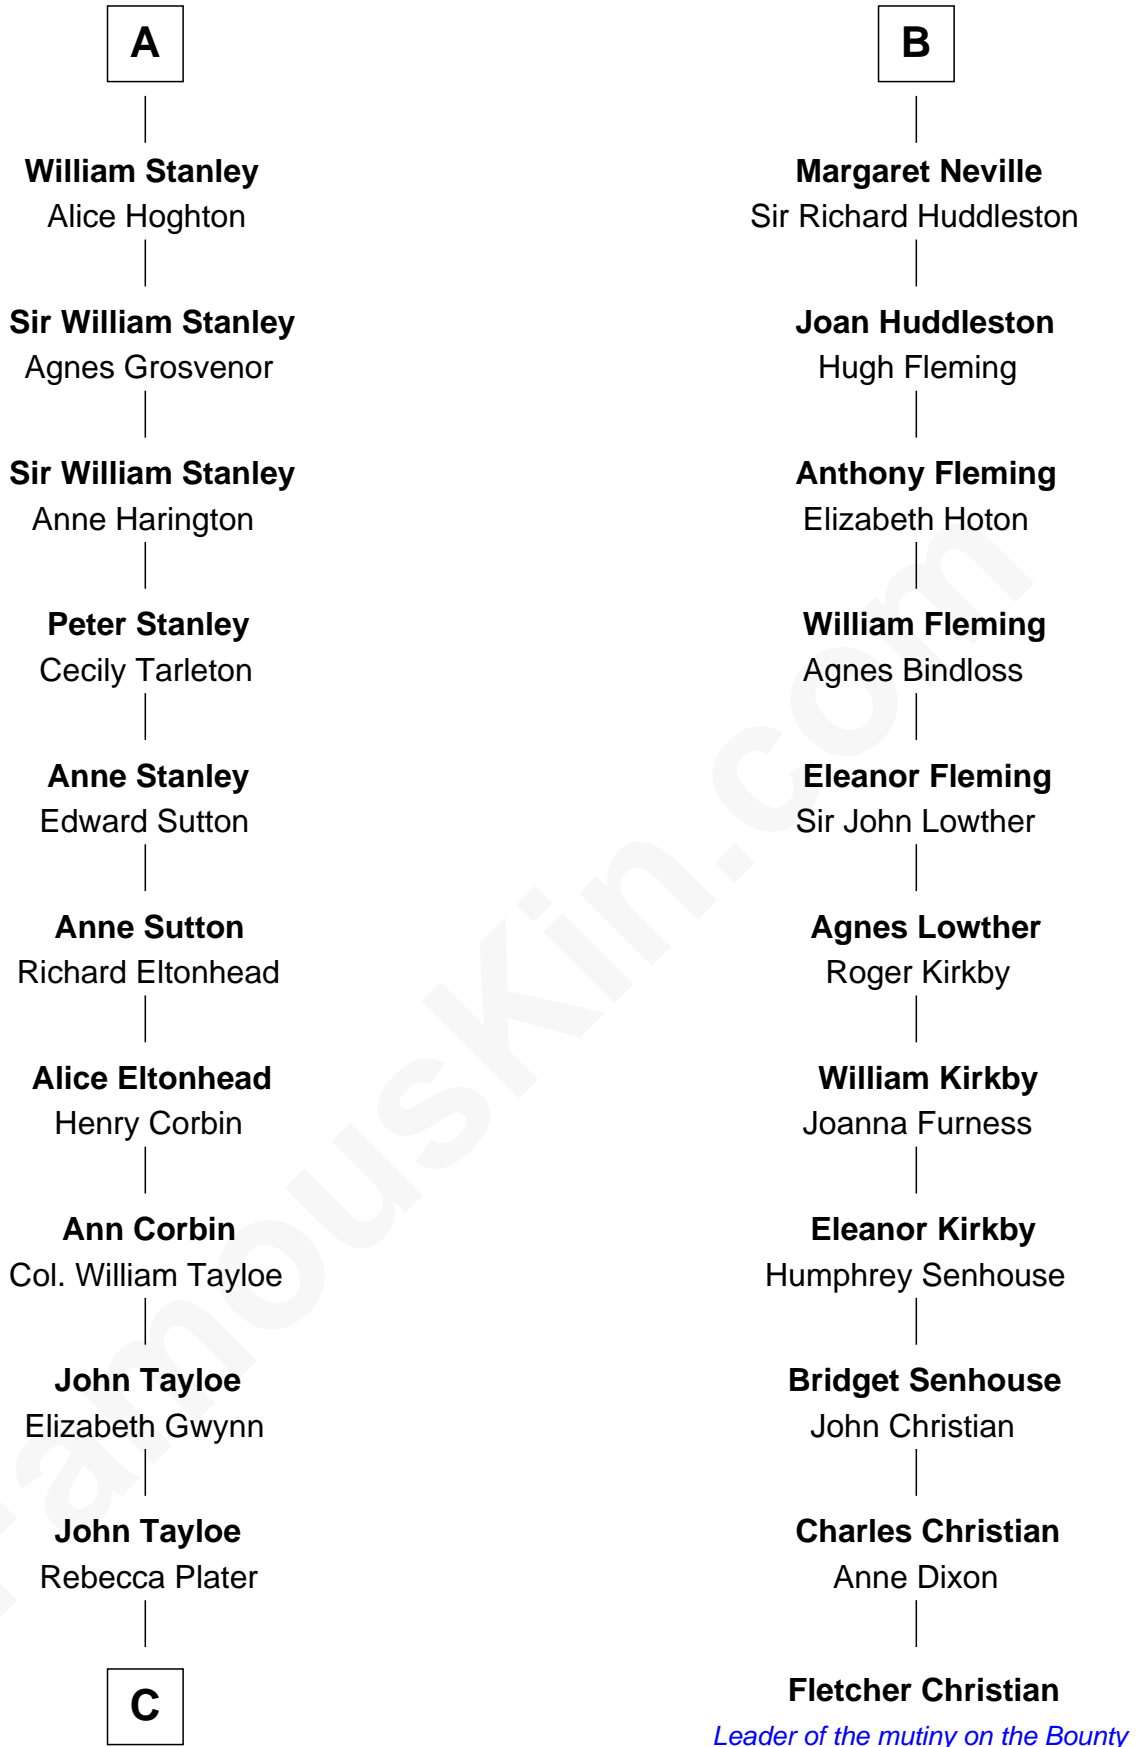

FamousKin.com

Relationship Chart of

Henry Lloyd

40th Governor of Maryland

17th cousin 3 times removed of

Fletcher Christian

Leader of the mutiny on the Bounty

C

—
Elizabeth Tayloe
Col. Edward Lloyd

—
Col. Edward Lloyd
Sally Scott Murray

—
Daniel Lloyd
Catherine Henry

—
Henry Lloyd
40th Governor of Maryland

FamousKin.com