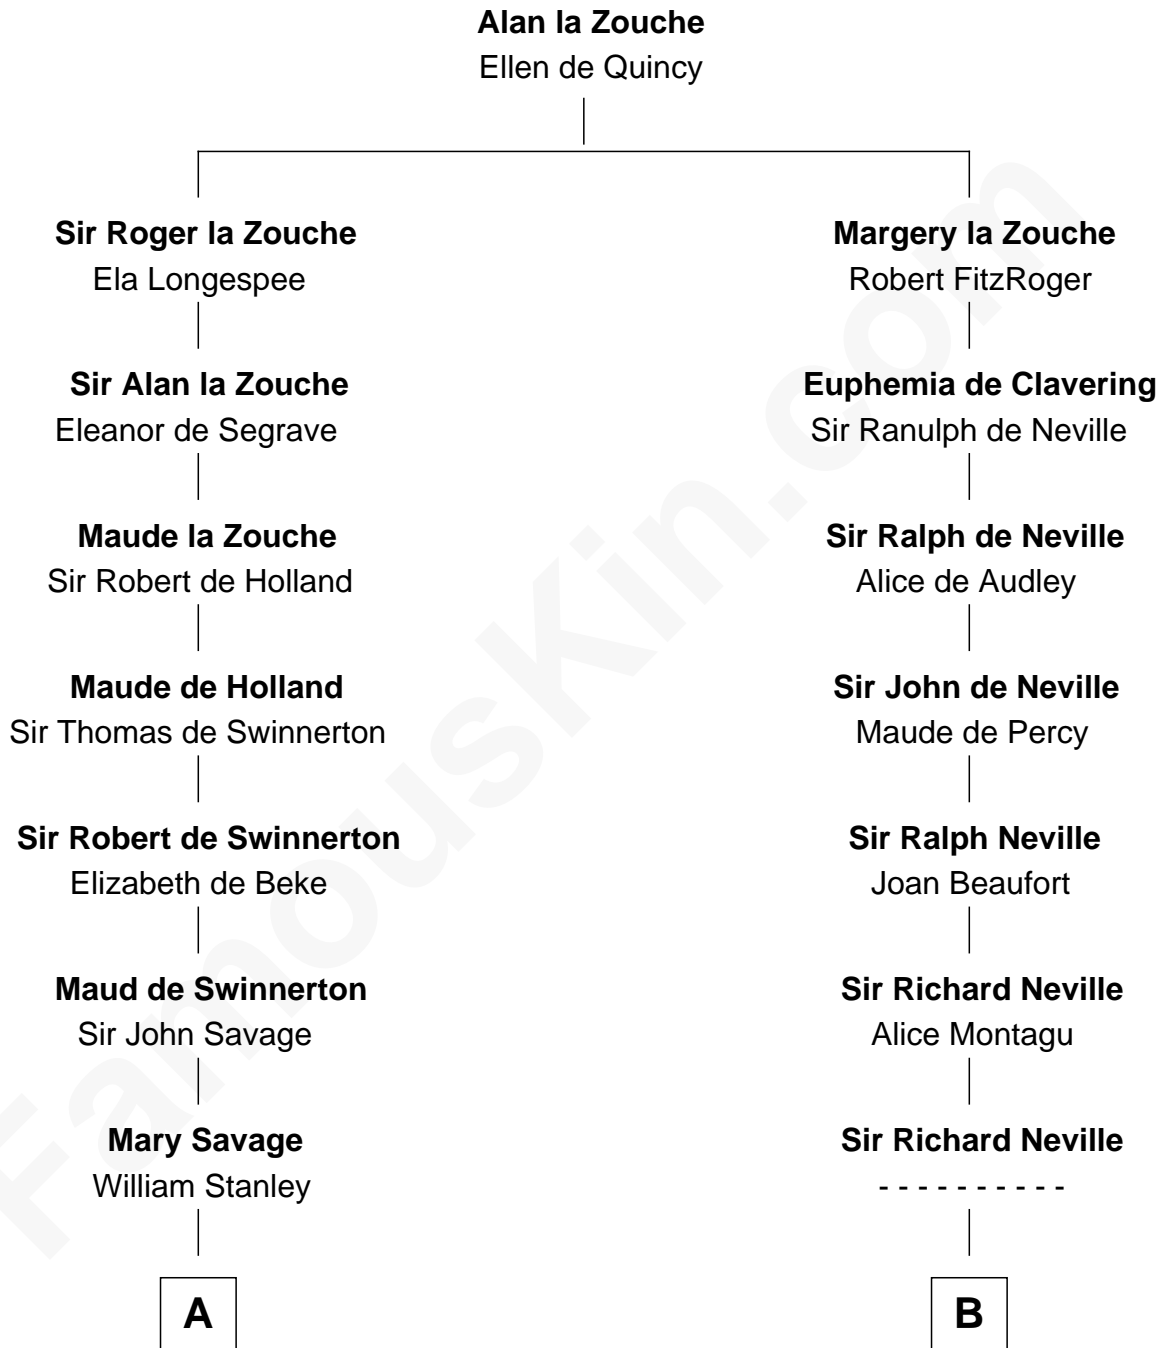

FamousKin.com

Relationship Chart of

Henry Lloyd

40th Governor of Maryland

17th cousin 3 times removed of

Fletcher Christian

Leader of the mutiny on the Bounty

C

—
Elizabeth Tayloe
Col. Edward Lloyd

—
Col. Edward Lloyd
Sally Scott Murray

—
Daniel Lloyd
Catherine Henry

—
Henry Lloyd
40th Governor of Maryland

FamousKin.com