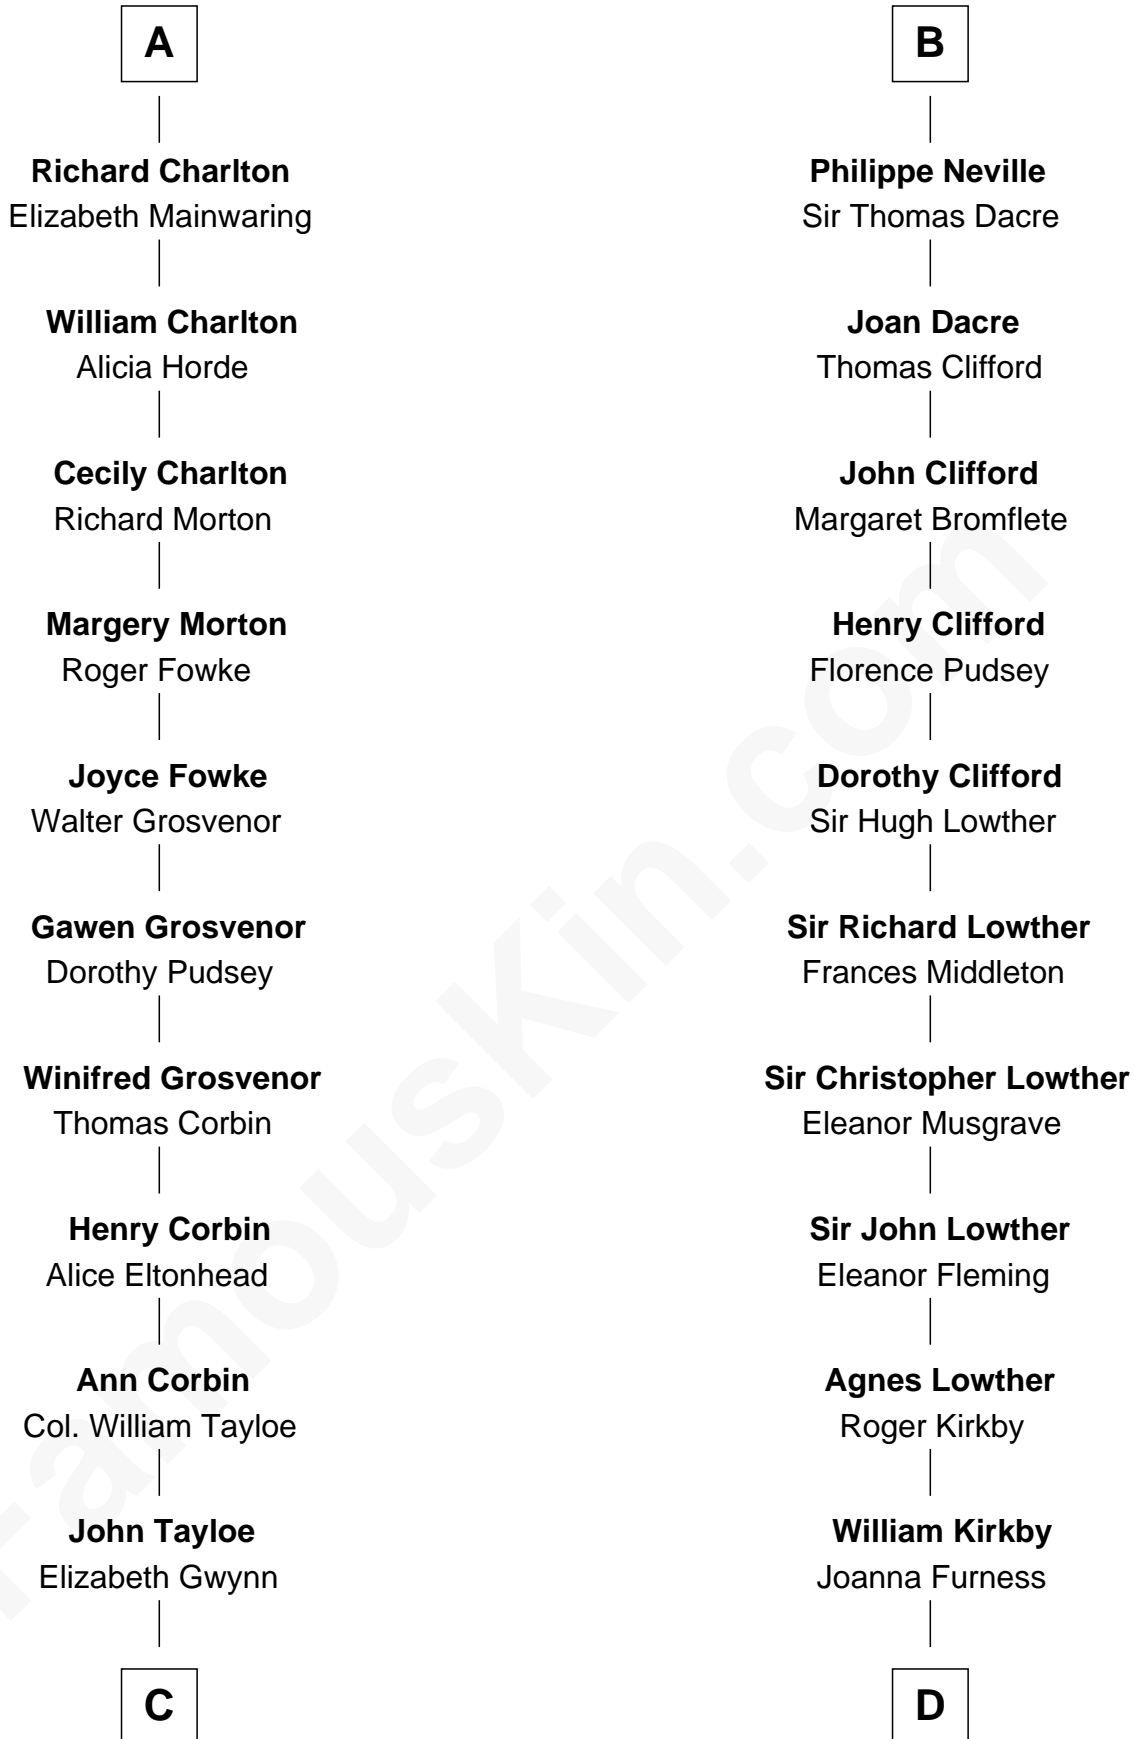

FamousKin.com

Relationship Chart of

Henry Lloyd

40th Governor of Maryland

20th cousin 1 time removed of

Fletcher Christian

Leader of the mutiny on the Bounty

William d'Aubenev
Mabel of Chester

Nichole d'Aubenev
Sir Roger de Somery

Maud de Somery
Sir Henry de Erdington

Sir Henry de Erdington
Joan de Wolvey

Sir Giles de Erdington
Elizabeth de Tolthorpe

Margaret de Erdington
Sir Roger Corbet

Sir Robert Corbet
Margaret - - - - -

Mary Corbet
Robert Charlton

A

Nichole d'Aubenev
Sir Roger de Somery

Margaret de Somery
Ralph Basset

Ralph Basset
Hawise - - - - -

Margaret Basset
Edmund de Stafford

Ralph de Stafford
Margaret de Audley

Sir Hugh de Stafford
Philippa de Beauchamp

Margaret de Stafford
Sir Ralph Neville

B

C

John Tayloe
Rebecca Plater

Elizabeth Tayloe
Col. Edward Lloyd

Col. Edward Lloyd
Sally Scott Murray

Daniel Lloyd
Catherine Henry

Henry Lloyd
40th Governor of Maryland