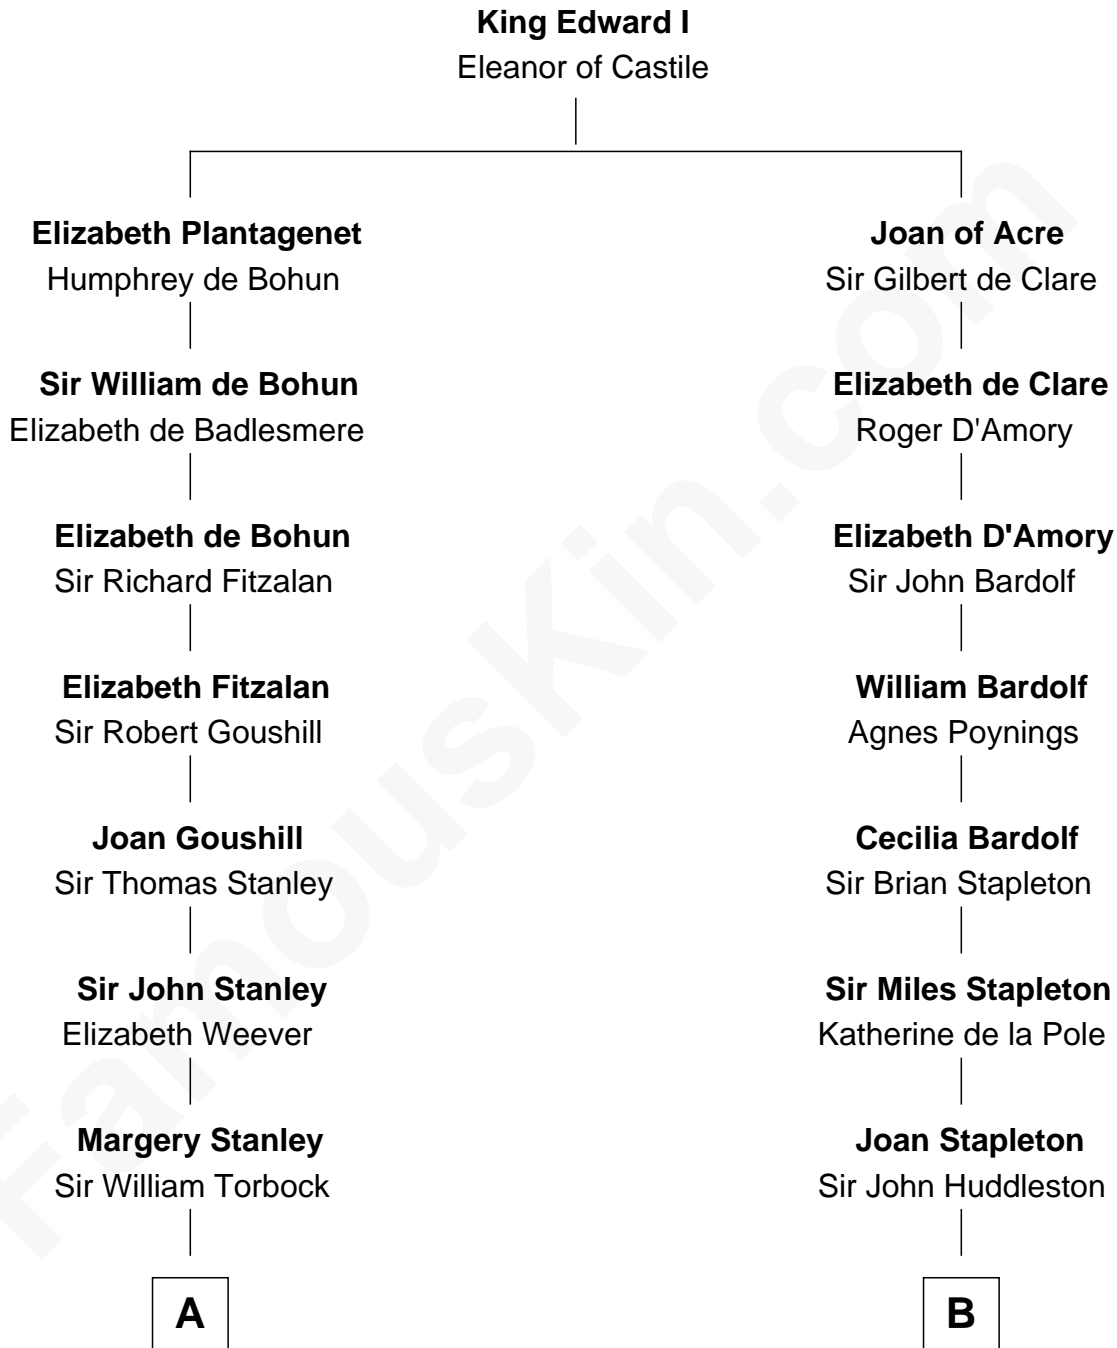

FamousKin.com

Relationship Chart of

Henry Lloyd

40th Governor of Maryland

16th cousin 2 times removed of

Fletcher Christian

Leader of the mutiny on the Bounty

A

Thomas Torbock
Elizabeth Moore

William Torbock
Catherine Gerard

Margaret Torbock
Oliver Mainwaring

Mary Mainwaring
Benjamin Gill

Anna Maria Gill
James Neale

Henrietta Maria Neale
Col. Philemon Lloyd

Edward Lloyd
Sarah Covington