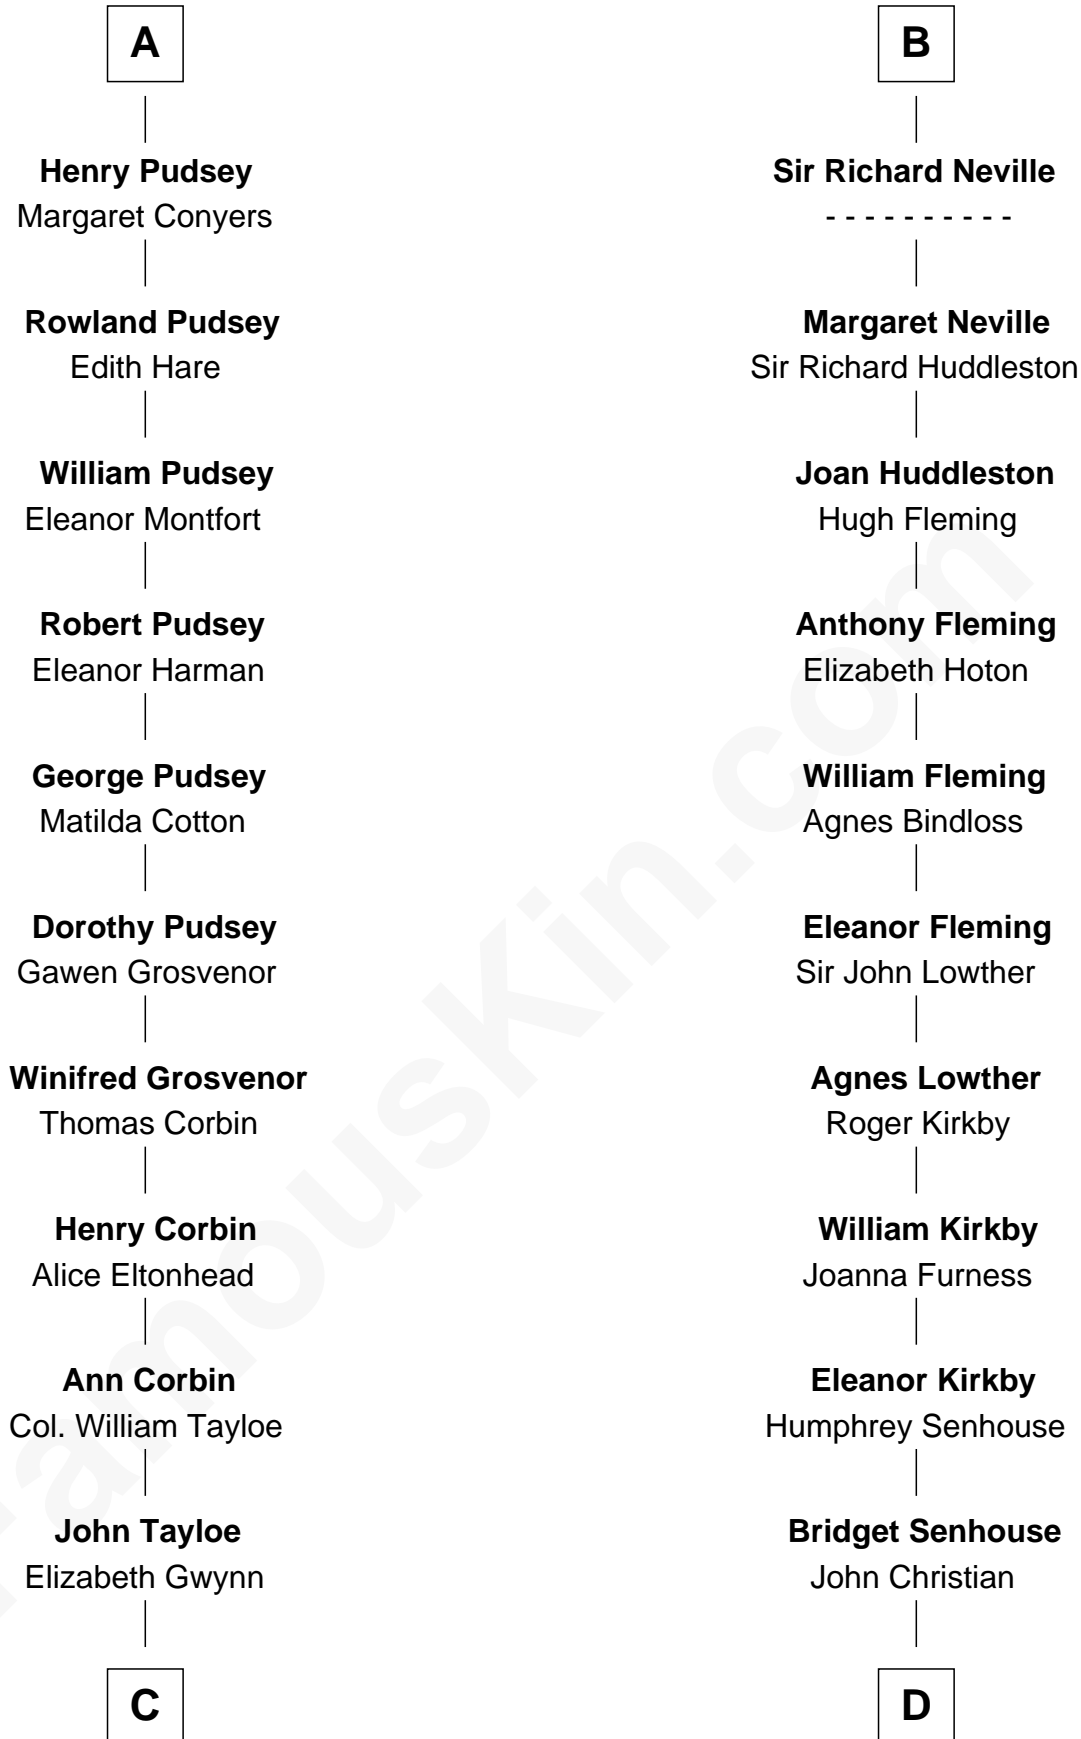

FamousKin.com

Relationship Chart of

Henry Lloyd

40th Governor of Maryland

18th cousin 3 times removed of

Fletcher Christian

Leader of the mutiny on the Bounty

John Fitz Robert

Sir John de Neville

Maude de Percy

Sir Ralph Neville

Joan Beaufort

Sir Richard Neville

Alice Montagu

B

C

John Tayloe
Rebecca Plater

Elizabeth Tayloe
Col. Edward Lloyd

Col. Edward Lloyd
Sally Scott Murray

Daniel Lloyd
Catherine Henry

Henry Lloyd
40th Governor of Maryland

D

Charles Christian
Anne Dixon

Fletcher Christian
Leader of the mutiny on the Bounty