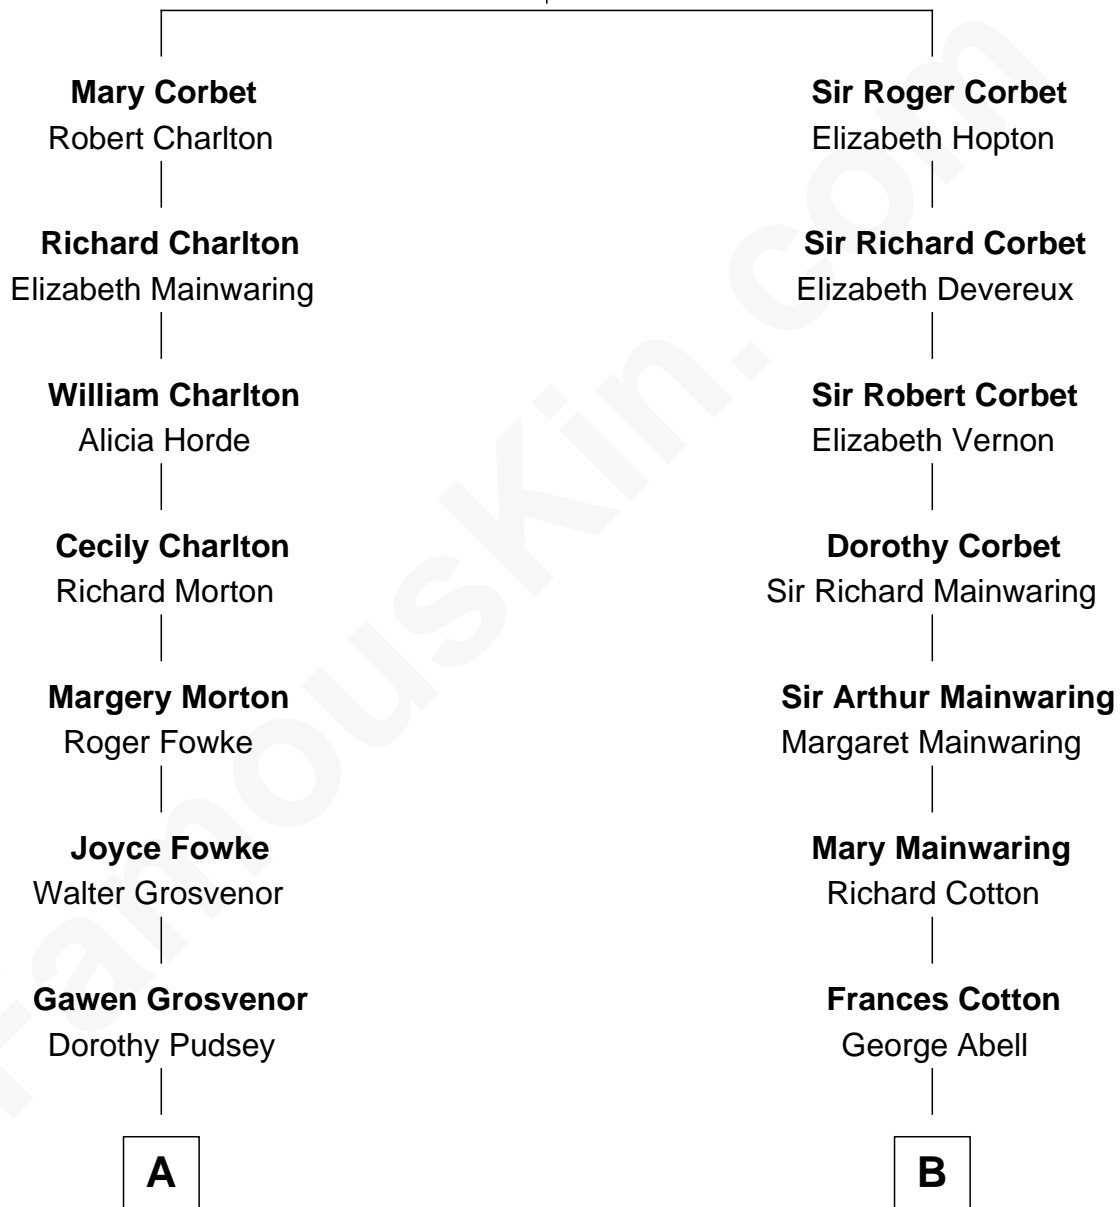

FamousKin.com

Relationship Chart of

Henry Lloyd

40th Governor of Maryland

15th cousin 3 times removed of

Amber Stevens West

TV and Movie Actress

Sir Robert Corbet

Margaret - - - - -

C

Terry Keith Ingstad
Beverly Jean Cunningham

Amber Stevens West
TV and Movie Actress

FamousKin.com