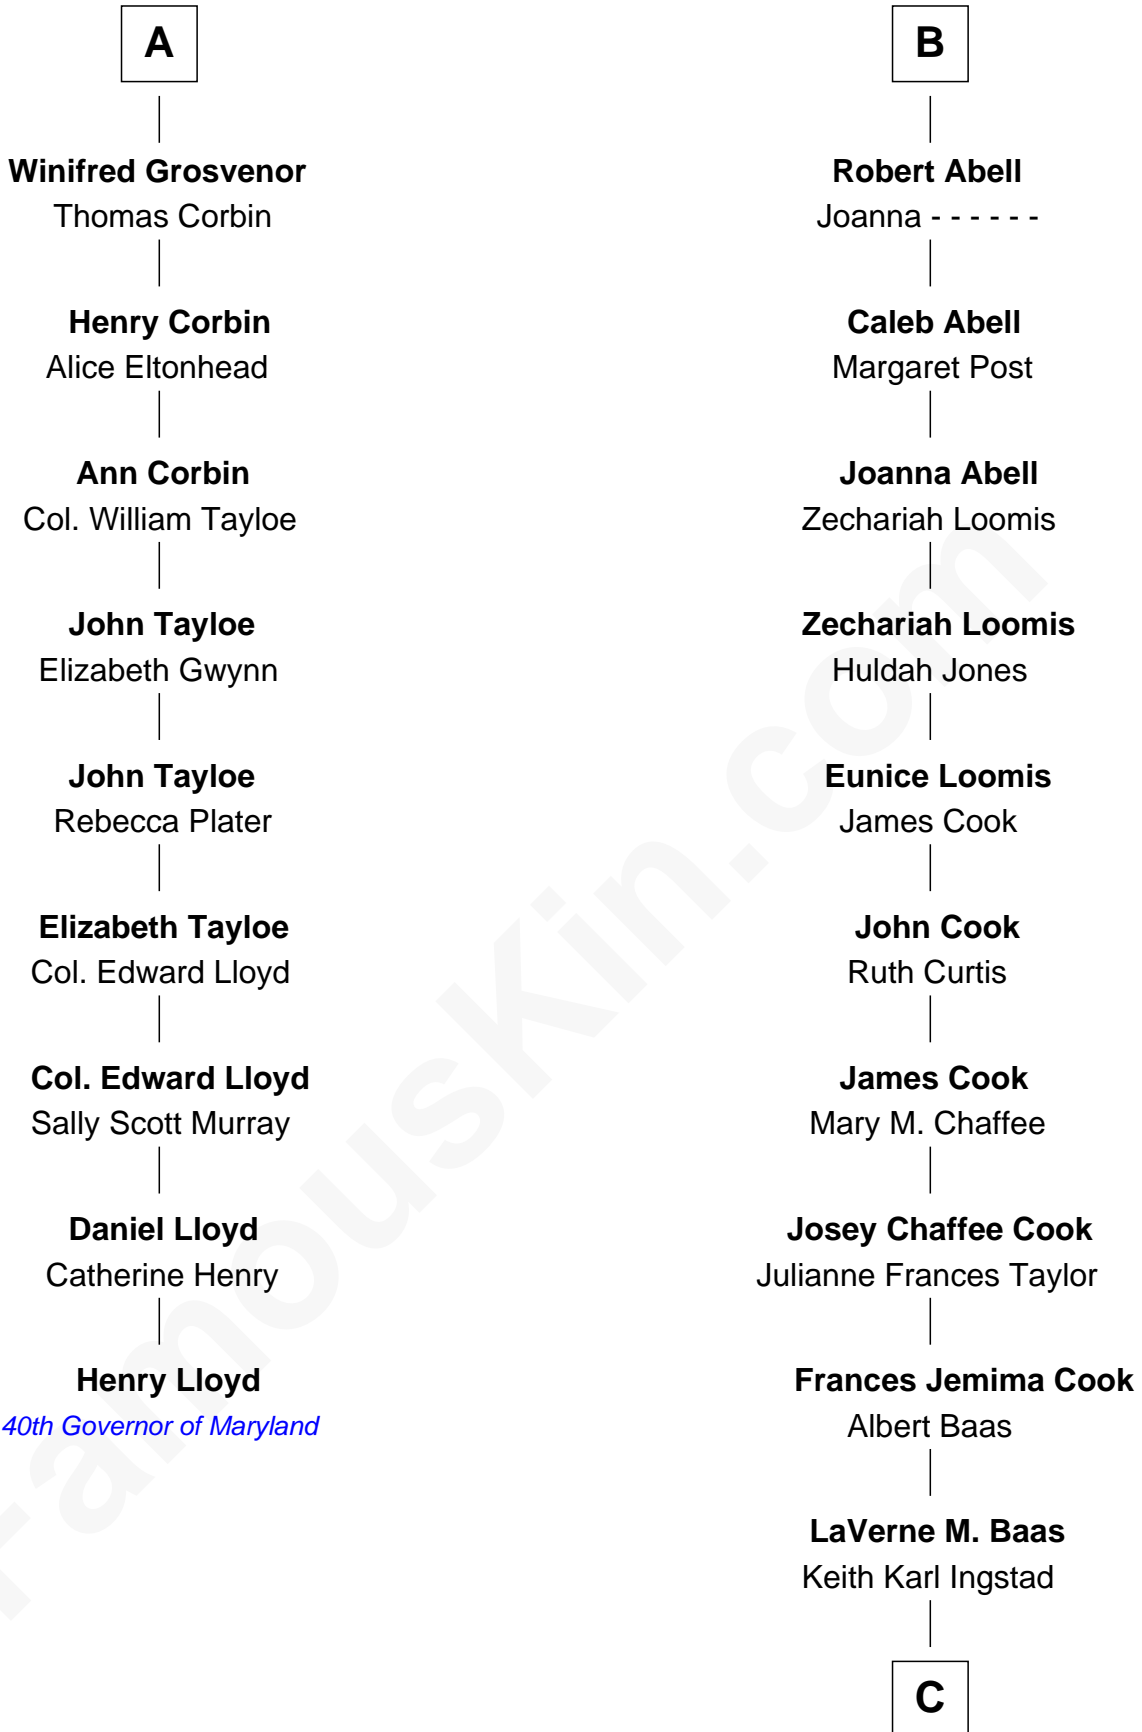

FamousKin.com

Relationship Chart of

Henry Lloyd

40th Governor of Maryland

15th cousin 3 times removed of

Amber Stevens West

TV and Movie Actress

Sir Robert Corbet

Margaret - - - - -

C

Terry Keith Ingstad
Beverly Jean Cunningham

Amber Stevens West
TV and Movie Actress

FamousKin.com